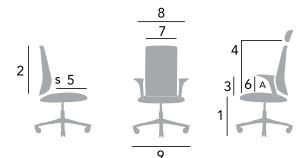

MODELS AND MEASUREMENTS

Physical measurements HÅG Capisco Puls	8001	8002	8010	8020
Seat height 150 mm gas lift* [1]	365-500*	375-515*	390-525*	400-535*
Seat height 200 mm gas lift [1]	455-620	470-635	455-640	470-650
Seat height 265 mm gas lift [1]	540-770	555-785	540-795	555-805
Height of backrest [2]	-	-	400	400
Height of foremost support point on backrest [3]	-	-	140-230	130-220
Seat depth [5]	-	-	400-470	400-470
Seat width [7]	460	460	460	460
Maximum chair width [8]	-	-	565	565
Footbase diameter [9]	730	730	730	730
Weight	7.0 kg	7.0 kg	11.1 kg	11.1 kg

Measurements in mm. Measured with 64 kg load. Where a chair is adjustable, minimum and maximum measurements are listed.

Tilt range is 15° backwards from a neutral position 2° to the rear.

Please note that these measurements are not absolute. They may vary slightly from chair to chair.

* Standard lift according to EN 1335 Class A.A: Mid-point of chair, loaded with 64 kg.

A: Mid-point of chair, loaded with 64 kg.

S: Foremost point of back, reference point for measurement of back support adjustment.