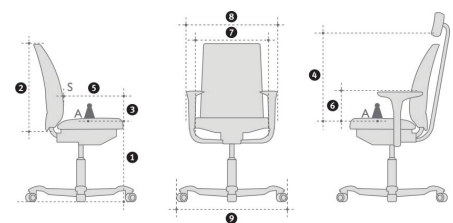

Certificates:

- Environmental product declaration (EPD) – life cycle analysis based on 14025
- GREENGUARD certificate – ensures that the chair meets strict chemical emissions limits
- All our standard fabrics are certified with the European Ecolabel or Oeko-Tex® Standard 100
- The Mesh fabric is 100% polyester and has certificate for Oeko-Tex® Standard 100

MODELS AND MEASUREMENTS

Physical measurements HÅG SoFi	7500	7200	7300*
Seat height, measured with 141.1 lbs load 6.50" lift [1] (short)	15.55-21.46	15.55-21.46	15.55-21.46
Seat height, measured with 141.1 lbs load 7.87" lift [1] (medium)	17.72-25.20	17.72-25.20	17.72-25.20
Height of backpads (in) [2]	28.35	24.41	28.35
Height of foremost supportpoint on backpads (in) [3]	6.50-10.24	6.50-10.24	6.50-10.24
Height of foremost supportpoint on headrests [4]	24.80-32.87	24.80-32.87	24.80-32.87
Seat depth (in) [5]	14.96-18.11	15.16-17.52	15.16-17.52
Height armrests (in) [6]	7.28-11.81	7.28-11.81	7.28-11.81
Seat width (in) [7]	17.72	17.72	17.72
Chair width (in) [8]	23.62-28.15	23.62-28.15	23.62-28.15
Footbase diameter (in) [9]	28.74	28.74	28.74
Weight (lbs)	37.8	38.2	38.9

Measurements in inches
*Please note that weight is without armrests.

Please note that some configurations and options may not be available in the U.S. market.

CONFIGURATION OPTIONS

- HÅG SoFi is available in two heights for fully upholstered backs, and one height for mesh back. Mesh back is available in two colors (black and light gray)
- All models can be upholstered in textiles from the Flokk standard textile/color cards.
- Armrests in aluminum or plastic are optional extras and are supplied with either soft tops, leather tops or 3D tops.
- HÅG SlideBack™ armrests innovation enables you to easily adjust height, width or slide the armrests backwards. This makes it possible to move closer to your desk, and invites you to sit sideways or to use the armrests as elbow support (optional extra).
- Headrest gives you support for shoulders, neck and head (optional extra).