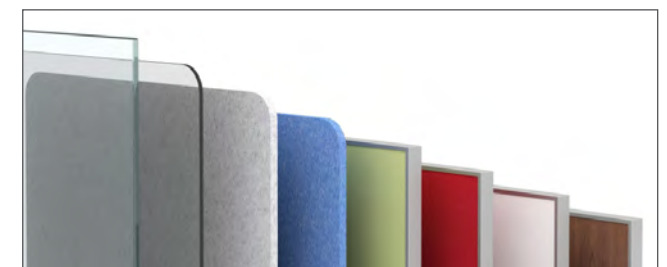

Screens: Consider adding a screen to support user's privacy and wellness