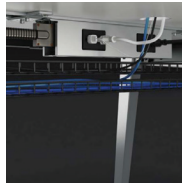

The AIS Oxygen bench system provides unparalleled aesthetic and functional flexibility for customers that aspire for a modern, open workplace environment.

Features

- Structural spine beam accommodates electrical needs.
- Easy access to power & data with integrated trough.
- Steel framework with telescoping rails.
- Freestanding and mobile storage pieces available.
- Rail system houses fabric screens, glass screens, monitor arms, task lights and accessories, maximizing space.
- Choice in aesthetics: straight, slim or slant leg options.
- Innovative storage elements to create privacy.
- Worksurface access boxes with flip top doors allow for easy access to electrical outlets, data jacks and USB hub storage. Worksurface access box provides access for up to 2 single gang devices, for as many as 12 data jack ports or other electronic port terminations such as HDMI or Co-axial.
- Expanded 8-wire multi-circuit powerway doubles outlet capacity and now provides access for up to 4 duplex outlets per seat, or as many as (8) 2.5 amp USB charging ports.
- Electrical jumpers match powerway and eliminate extra cable slack, cleaning up and simplifying cable management installation.
- Accessories include: pencil drawers, monitor arms, CPU holders and toolbars for paperflow elements.
- Simple to specify and install in the field, Oxygen saves time and money.

Straight Leg

Slim Leg

Slant Leg

Structural Spine Beam

Under Surface Power

Flip Top Worksurface
Access Box

Rail System

Toolbar & Paperflow
Accessories