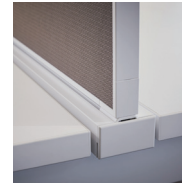

The AIS Oxygen bench system provides unparalleled aesthetic and functional flexibility for customers that aspire for a modern, open workplace environment.

Features

- Structural spine beam accommodates electrical needs.
- Easy access to power & data with integrated trough.
- Steel framework with telescoping rails.
- Freestanding and mobile storage pieces available.
- Rail system houses fabric screens, glass screens, monitor arms, task lights and accessories, maximizing space.
- Choice in aesthetics: straight, slim or slant leg options.
- Innovative storage elements to create privacy.
- Worksurface access boxes with flip top doors allow for easy access to electrical outlets, data jacks and USB hub storage. Worksurface access box provides access for up to 2 single gang devices, for as many as 12 data jack ports or other electronic port terminations such as HDMI or Co-axial.
- Expanded 8-wire multi-circuit powerway doubles outlet capacity and now provides access for up to 4 duplex outlets per seat, or as many as (8) 2.5 amp USB charging ports.
- Electrical jumpers match powerway and eliminate extra cable slack, cleaning up and simplifying cable management installation.
- Accessories include: pencil drawers, monitor arms, CPU holders and toolbars for paperflow elements.
- Simple to specify and install in the field, Oxygen saves time and money.

Straight Leg

Slim Leg

Slant Leg

Structural Spine Beam

Under Surface Power

Flip Top Worksurface
Access Box

Rail System

Toolbar & Paperflow
Accessories