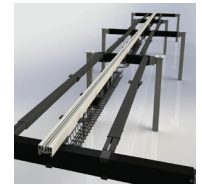

The AIS Oxygen bench system provides unparalleled aesthetic and functional flexibility for customers that aspire for a modern, open workplace environment.

Features

- Structural spine beam accommodates electrical needs.
- Easy access to power & data with integrated trough.
- Steel framework with telescoping rails.
- Freestanding and mobile storage pieces available.
- Rail system houses fabric screens, glass screens, monitor arms, task lights and accessories, maximizing space.
- Choice in aesthetics: straight, slim or slant leg options.
- Innovative storage elements to create privacy.
- Worksurface access boxes with flip top doors allow for easy access to electrical outlets, data jacks and USB hub storage. Worksurface access box provides access for up to 2 single gang devices, for as many as 12 data jack ports or other electronic port terminations such as HDMI or Co-axial.
- Expanded 8-wire multi-circuit powerway doubles outlet capacity and now provides access for up to 4 duplex outlets per seat, or as many as (8) 2.5 amp USB charging ports.
- Electrical jumpers match powerway and eliminate extra cable slack, cleaning up and simplifying cable management installation.
- Accessories include: pencil drawers, monitor arms, CPU holders and toolbars for paperflow elements.
- Simple to specify and install in the field, Oxygen saves time and money.

Straight Leg

Slim Leg

Slant Leg

Structural Spine Beam

Under Surface Power

Flip Top Worksurface
Access Box

Rail System

Toolbar & Paperflow
Accessories