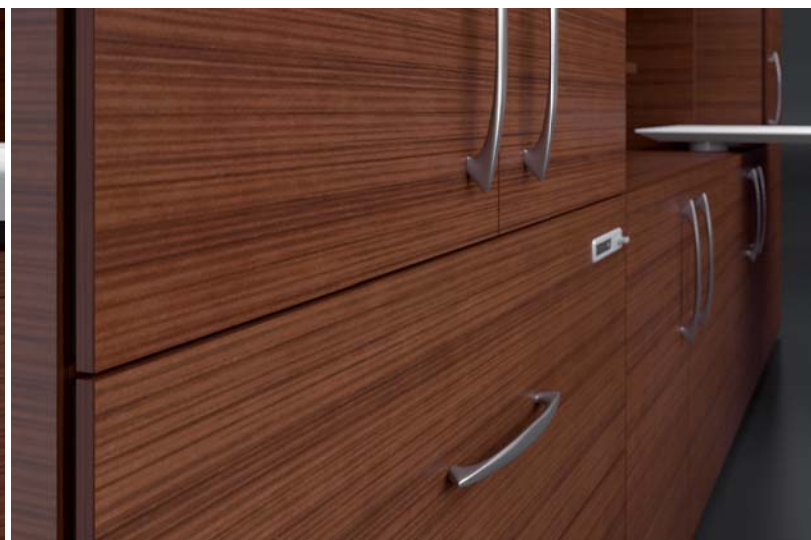

Various cabinet & hutch heights (68" & 78")

Nested return surface

"Floating" surfaces, reverse edge

Thin door & drawer fronts

Cognac Zebra and lacquer

Choco Zebra and lacquer

Horizon Oak and lacquer

Work Wall
(wall- or credenza-mounted)