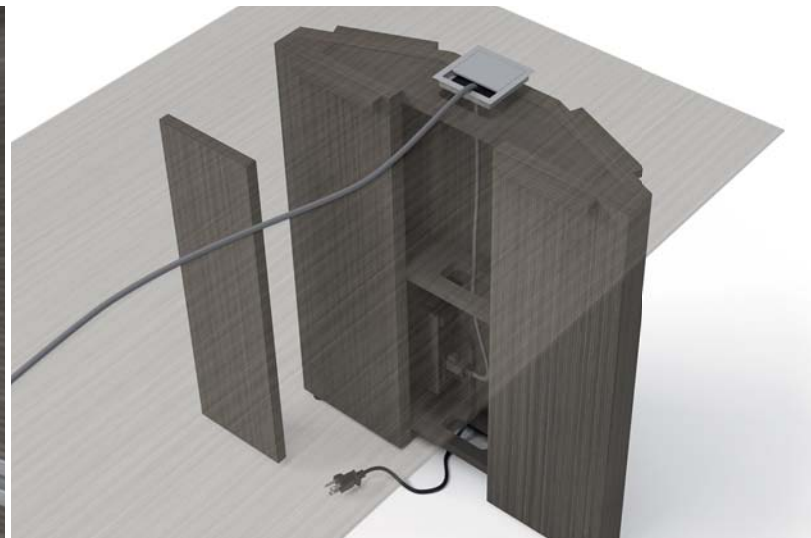

Silver Walnut and glass