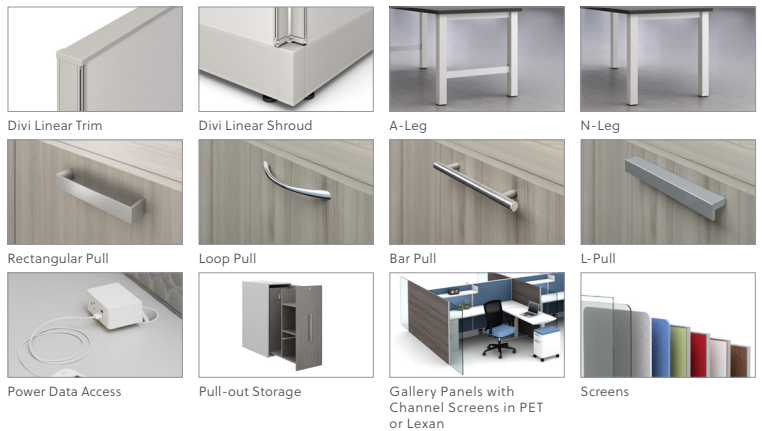

Integration and Options

Please make an appointment to visit us at:
3401 Madison Street
Skokie, IL 60076
www.appliedergonomics.com

Call us
Tel: (847) 679-5148
(847) 859-9247
Fax: (847) 933-0018

Email the President directly
jmeltzer@appliedergonomics.com