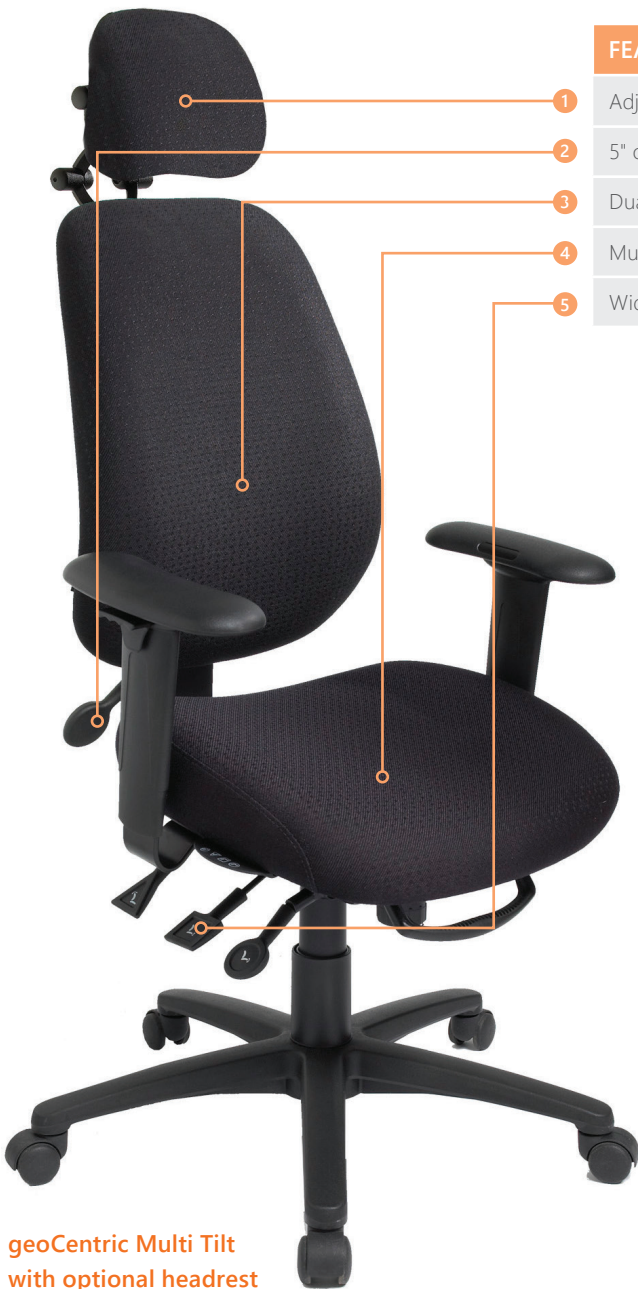

geoCentric™

Ultimate adjustability.

ergoCentric®

The geoCentric series provides the widest range of adjustment options for customized support. Available adjustments include back height, back angle, lumbar depth, seat angle, seat depth, tension control and pneumatic seat height.

## FEATURES

- 1 Adjustable headrest (optional)
- 2 5" of infinite back height adjustment
- 3 Dual curved backrest
- 4 Multiple seat, caster and arm options
- 5 Wide range in seat height options

### Seat

- Dual density molded polyurethane foam
- Seat pan in 6 sizes