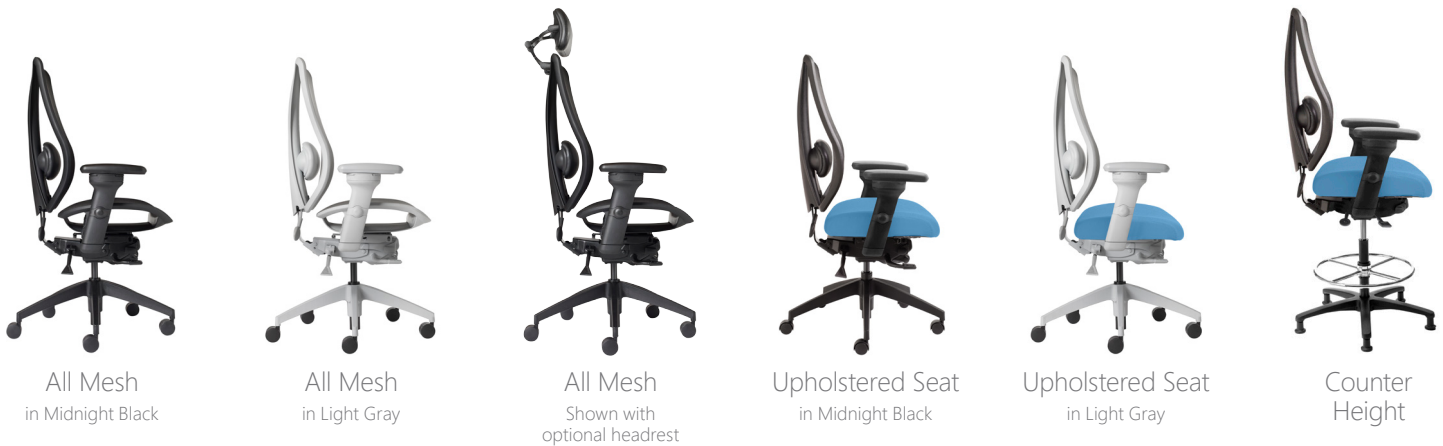

You no longer have to choose between the sleek appearance and breathability of a mesh chair and great ergonomics.

Now you can simply choose
the tCentric Hybrid™

Shown with optional
upholstered seat

ergoCentric®

Statement of line

Features

Backrest:

- Elastomeric mesh
- 5" of patented infinite back height adjustment

Seat:

- Elastomeric mesh
- Patent-pending Airless Cushion Technology™
- Seat pan 21"w x 17 ½"d
- Optional upholstered seat
 - > Dual density molded polyurethane foam
 - > Available in 6 sizes (standard is 20"w x 19"d)
 - > Tailored upholstery on seat pan

All Mesh Seat Available Controls

- Synchro Glide
- Controlled Motion

Upholstered Seat Available Controls

- Accent
- Synchro Glide
- Controlled Motion
- Multi Tilt
- Boardroom
- Dedicated Task (Counter Height)

Base

- 26" glass reinforced nylon high profile base
- 5 dual wheel nylon carpet casters

Options

- tCentric lumbar and air lumbar support
- Frame and mesh colours: Midnight Black or Light Gray
- The tCentric Armrest features patented components and is available with 4 levels of adjustability