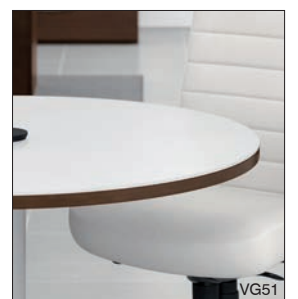

Removable panel allows access to the interior of the base.

Zebra

Oak

Teak

Walnut

Soft-Touch

Lacquer

Glass