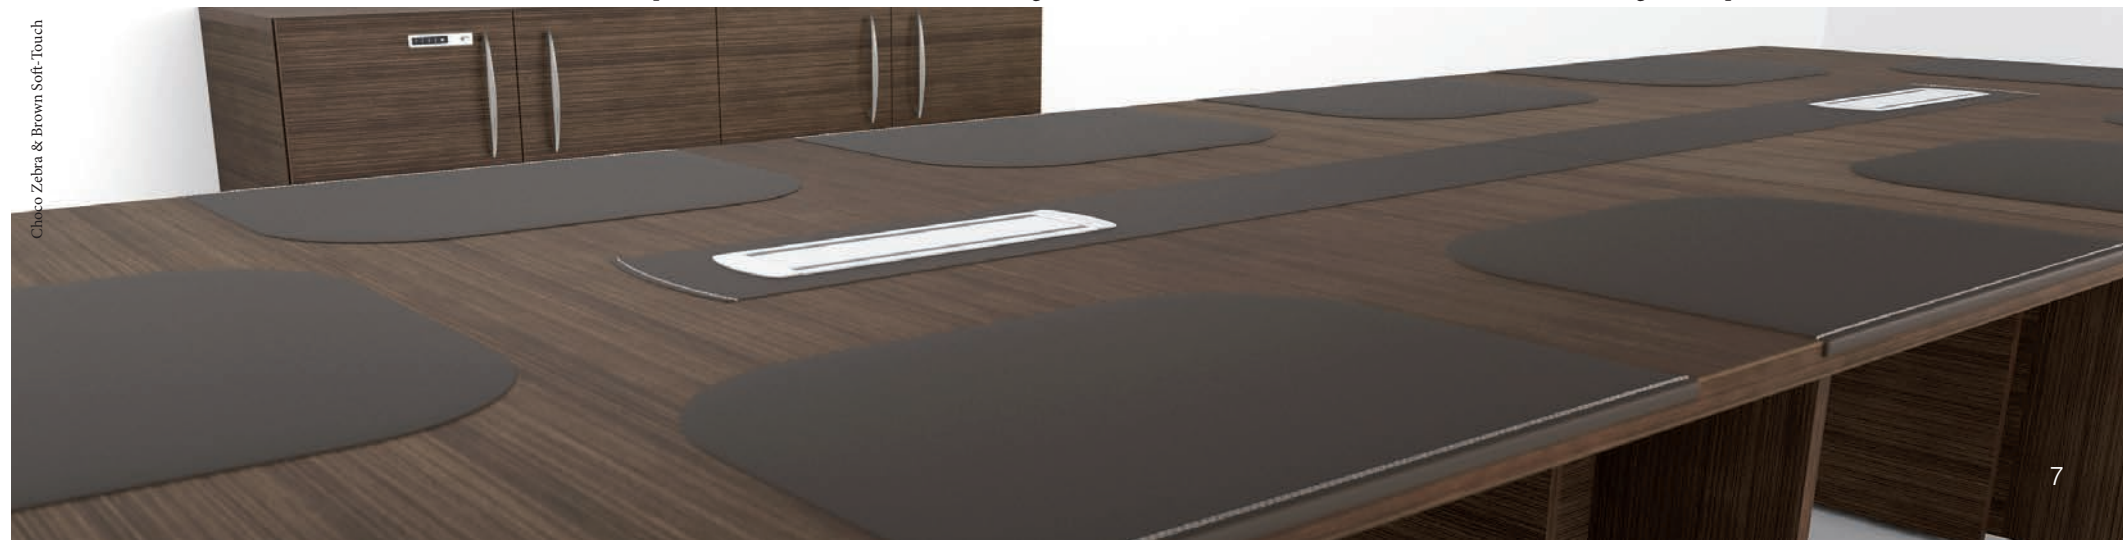

Surface-integrated blotters, available in Soft-Touch

Optional Noki electronic lock on all storage units

Storage fronts offered in wood, lacquer or Soft-Touch finishes

Central accent offered in glass, lacquer or Soft-Touch finishes

Choco Zebra & Brown Soft-Touch