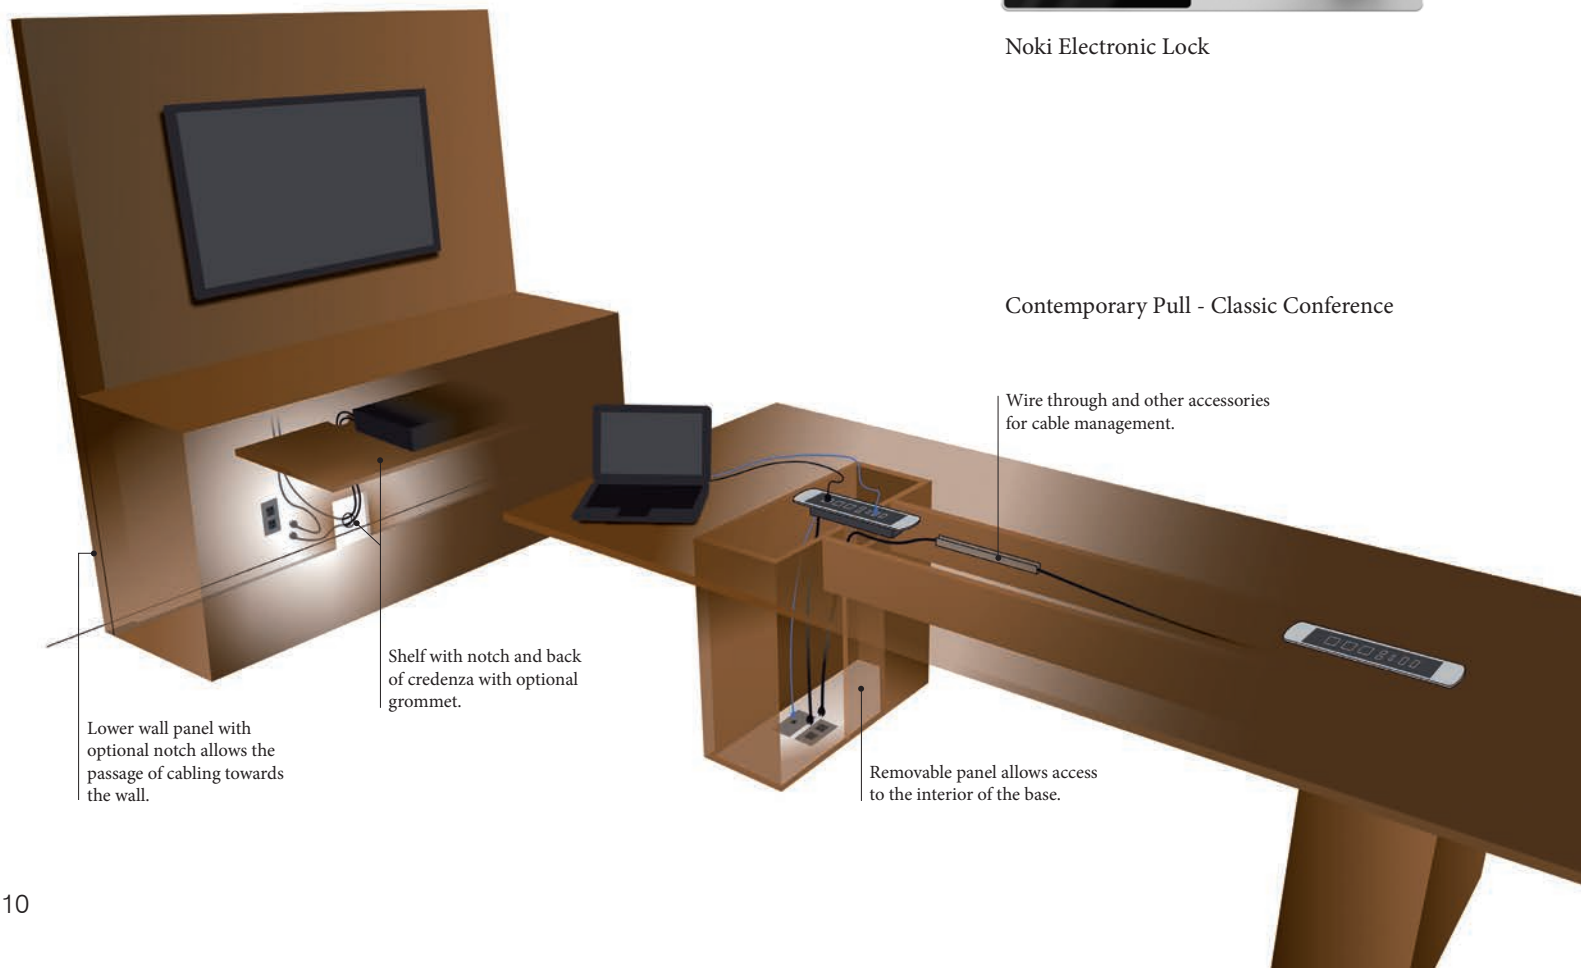

Built-in Multi-Outlet Module

Multi-Outlet Module

Pivoting Multi-Outlet Module

Removable Access Panel

Cutlery Tray

Lectern

Arched Pull - Essentia Conference

Straight Pull - Essentia Conference

Noki Electronic Lock

Contemporary Pull - Classic Conference

Wire through and other accessories for cable management.

Shelf with notch and back of credenza with optional grommet.

Lower wall panel with optional notch allows the passage of cabling towards the wall.