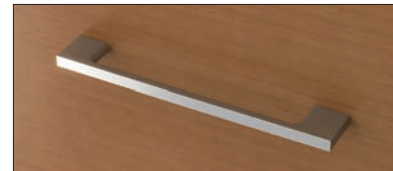

Built-in Multi-Outlet Module

Multi-Outlet Module

Pivoting Multi-Outlet Module

Removable Access Panel

Cutlery Tray

Lectern

Arched Pull - Essentia Conference

Straight Pull - Essentia Conference

Noki Electronic Lock

Contemporary Pull - Classic Conference

Wire through and other accessories for cable management.

Shelf with notch and back of credenza with optional grommet.

Lower wall panel with optional notch allows the passage of cabling towards the wall.