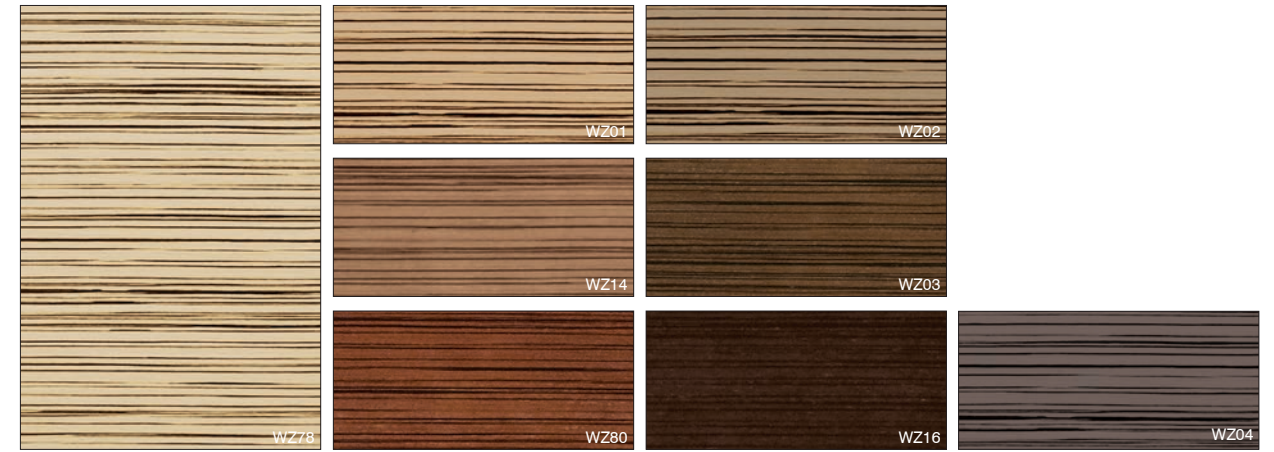

Removable panel allows access to the interior of the base.

Zebra

Oak

Teak

Walnut

Soft-Touch

Lacquer

Glass