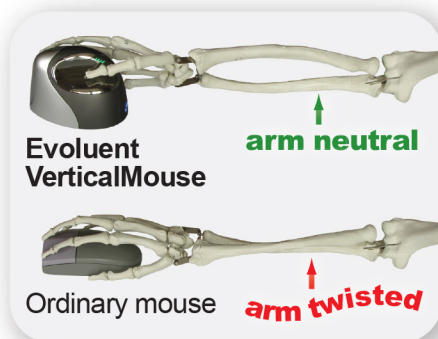

The patented shape supports your hand in an upright neutral posture that eliminates forearm twisting. Many users said the Evoluent VerticalMouse provides superior comfort and even relieved their wrist pain.

Comfortable and easy to use

Thoughtfully sculpted for uncompromised comfort and easy-to-reach programmable buttons. No finger contortions are needed.

Adjustable laser sensor

Pointer speed buttons on the side allow convenient adjustment without even changing your grip on the mouse.

Pointer speed indicators

Top mounted LEDs show through the chrome thumb rest to indicate selected pointer speed from extra low to high.

Lighted Evoluent logo

Pure eye candy. The illumination turns off when the system is in sleep mode to conserve notebook battery power.

Mouse Manager v4.0

Useful and intuitive driver

Mouse Manager for Windows provides extensive but easy to use functionality through a simple and intuitive interface.

PC

- Includes drivers for Windows® XP, Vista, and 7 in 32 bit and 64 bit versions for programming all 6 buttons.

Mac

- Fixed button functions without a driver. Shareware drivers listed on the Evoluent web site may be used to program the buttons.

Linux

- Fixed button functions without a driver. Third party drivers are available for some versions of Linux.

**USB
only**

Evoluent is the pioneering manufacturer of handshake position mice recommended by ergonomists, physical therapists, and medical doctors since 2002. Many users report superior comfort and even relief from wrist pain when using Evoluent VerticalMouse.