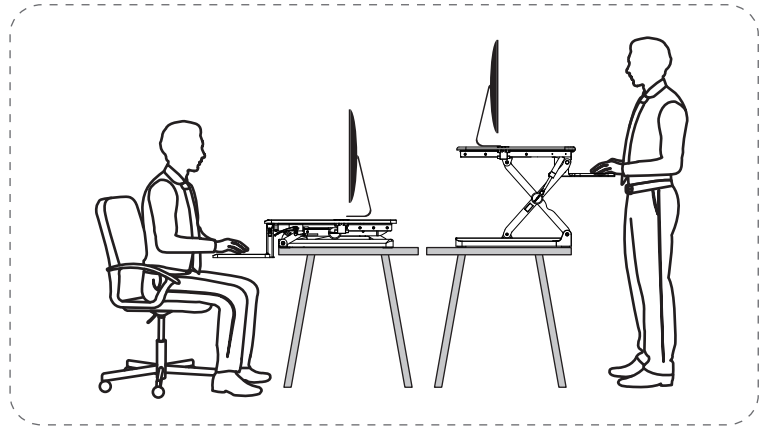

■ Dimensions

■ Weight Capacity

Desktop

 ≤35lbs

Keyboard tray

 ≤5lbs

All

 ≤40lbs