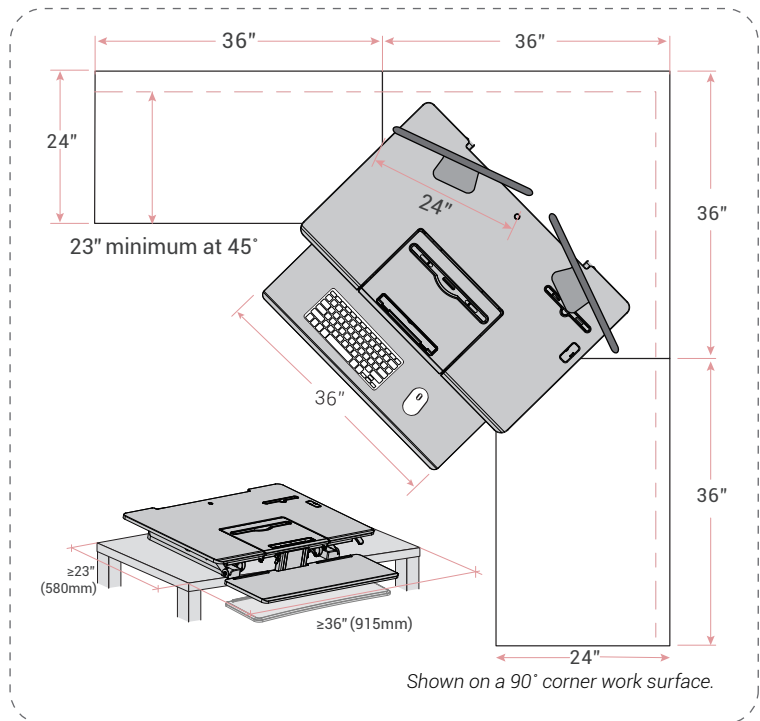

■ Dimensions

■ Weight Capacity

Desktop

 ≤35lbs

Keyboard tray

 ≤5lbs

All

 ≤40lbs