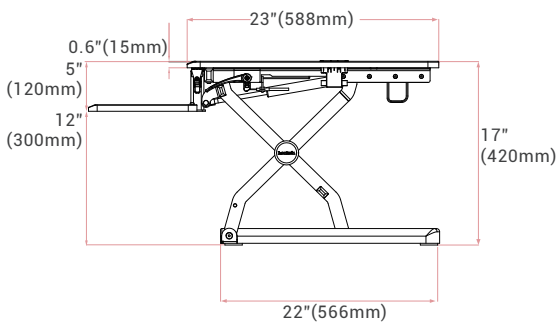

■ Dimensions

■ Weight Capacity

Desktop

 ≤35lbs

Keyboard tray

 ≤5lbs

All

 ≤40lbs