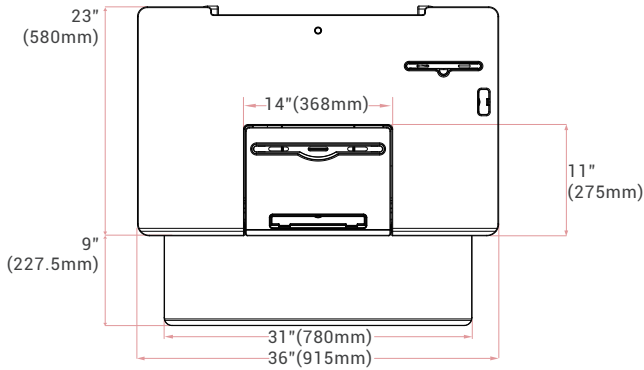

■ Dimensions

■ Weight Capacity

Desktop

 ≤35lbs

Keyboard tray

 ≤5lbs

All

 ≤40lbs