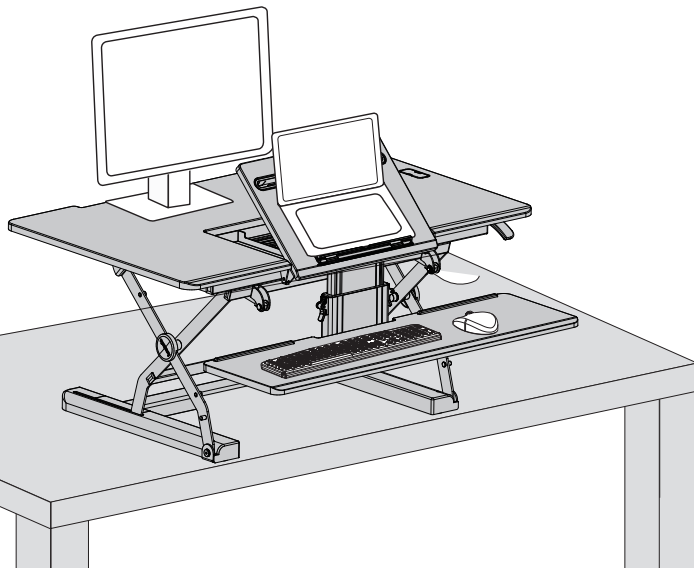

■ Dimensions

■ Weight Capacity

Desktop

 ≤35lbs

Keyboard tray

 ≤5lbs

All

 ≤40lbs