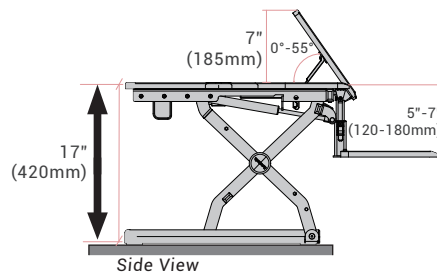

■ Dimensions

■ Weight Capacity

Desktop

≤35lbs

Keyboard tray

≤5lbs

All

≤40lbs

• Left View

Contact

Call Us: (847) 679-5148
Toll-free: (844) 859-9247
Fax: (847) 933-0018

Address

Please make an appointment to visit us at:
3401 Madison Street
Skokie, IL 60076

Website

www.appliedergonomics.com
Email the President directly
jmeltzer@appliedergonomics.com