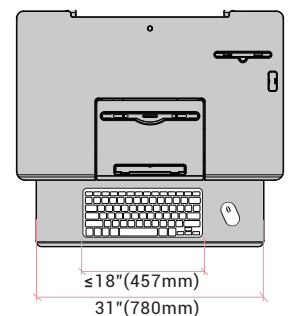

■ Dimensions

■ Weight Capacity

Desktop

≤35lbs

Keyboard tray

≤5lbs

All

≤40lbs

• Top View

Contact

Call Us: (847) 679-5148
Toll-free: (844) 859-9247
Fax: (847) 933-0018

Address

Please make an appointment to visit us at:
3401 Madison Street
Skokie, IL 60076

Website

www.appliedergonomics.com
Email the President directly
jmeltzer@appliedergonomics.com