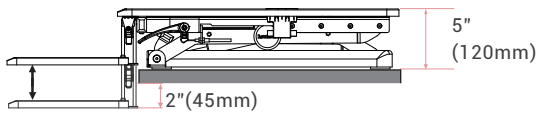

■ Dimensions

■ Weight Capacity

Desktop

 ≤35lbs

Keyboard tray

 ≤5lbs

All

 ≤40lbs