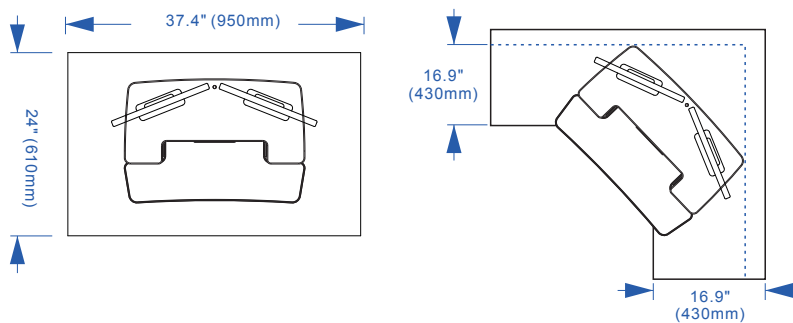

FLEXISPOT

Item No. 600.EM7MB
Color: Black
Weight capacity: 55

Dimensions

Applied desks

Standard desk

L-shaped desk

Fits most people's height

Applied monitor size

Support one screen up to 35"