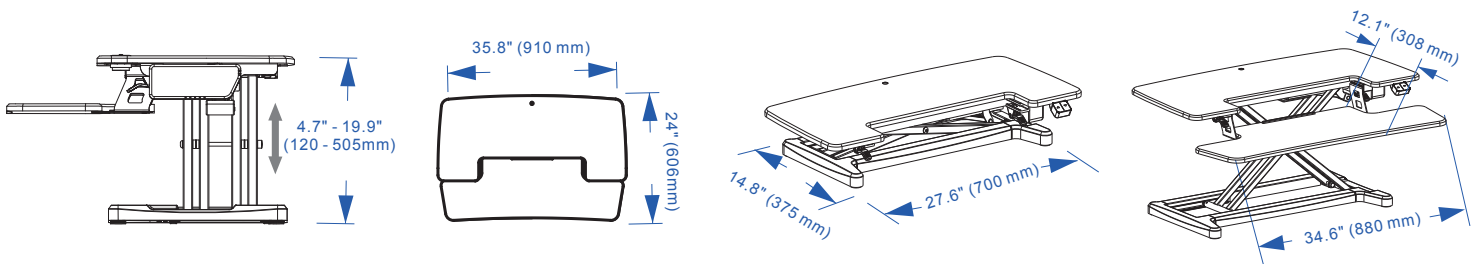

FLEXISPOT

Item No. 600.EM7MB
Color: Black
Weight capacity: 55

Dimensions

Applied desks

Standard desk

L-shaped desk

Fits most people's height

Applied monitor size

Support one screen up to 35"