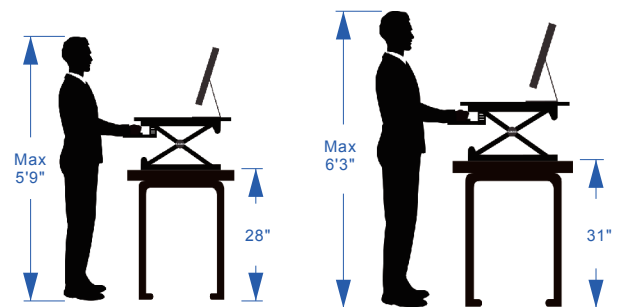

FLEXISPOT

Item No. 600.EM7MB
Color: Black
Weight capacity: 55

Dimensions

Applied desks

Standard desk

L-shaped desk

Fits most people's height

Applied monitor size

Support one screen up to 35"