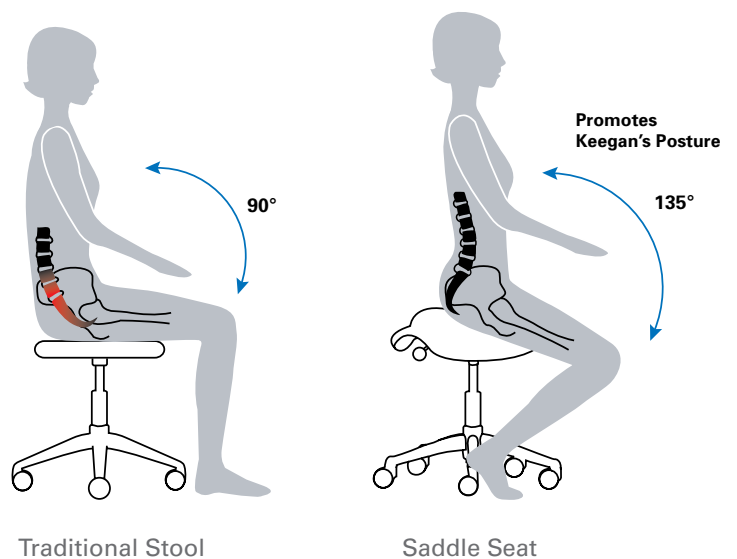

freedom[®]
Saddle
Pony Saddle

Ultimate Versatility. Ultimate Comfort.

The Saddle and Pony Saddle seats, part of Humanscale's award-winning Freedom seating line, are the most comfortable and versatile stools ever made. The original Saddle and the more compact Pony Saddle accommodate comfortable sitting in countless applications.

No other stool comes close.

The Saddle and Pony Saddle's unique, triangular cushion encourages users to sit in a "saddle" posture, which lowers the thighs, opens up the hips and puts the spine into a healthy lordotic curve. The "saddle" posture also reduces pressure points for long-term comfort and allows users to get closer to their work. It's simply one of the most comfortable and healthy ways to sit if leaning back on a back rest is not an option.

Equally at home in an office, lab or industrial setting, the Saddle and Pony Saddle seats are ideal for short duration computer work, clinical applications and guest seating—or even for getting your feet up off the ground by using it as an ottoman.

Specifications

- **Height (floor to compressed center of seat cushion):**
17.5" – 22.75" standard Saddle / Pony
20.25" – 28.25" high Saddle / Pony
23" – 33" extra-high Saddle / Pony
- **Seat Width:**
22" Saddle seat
16" Pony Saddle seat
- **Base Diameter :**
25" High and extra-high Saddle/Pony
22" Standard Saddle/Pony
- **Optional Foot Ring:**
18" or 21" Foot Ring diameter
6" – 11" Foot Ring height range (from floor)
- **Environmental Highlights:**
Made predominantly of aluminum, followed by steel and plastic
Contains 59% recycled and 90% recyclable content
Designed for easy disassembly
Ships in 85% recycled packaging, or blanket-wrapped when feasible
Weighs just 14 lbs for a standard Saddle Seat and 12 lbs for a Pony Saddle
Greenguard certified