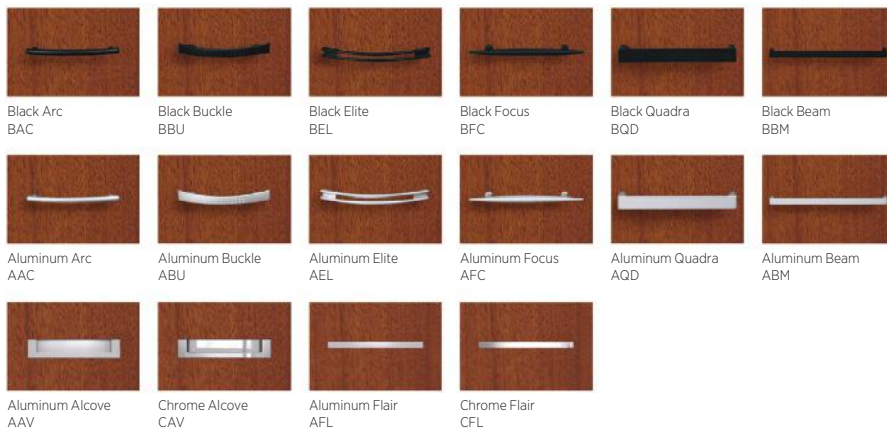

Core

Selected Composite Veneers (*) and all Textured options are available with "H" square edge only.

Multi-color units that include composite veneers or textured laminates will be priced as the composite or textured price of the full unit.

HIGH GLOSS ACRYLIC OPTIONS

METAL FRAME OPTIONS

Pull Options

Edge Options