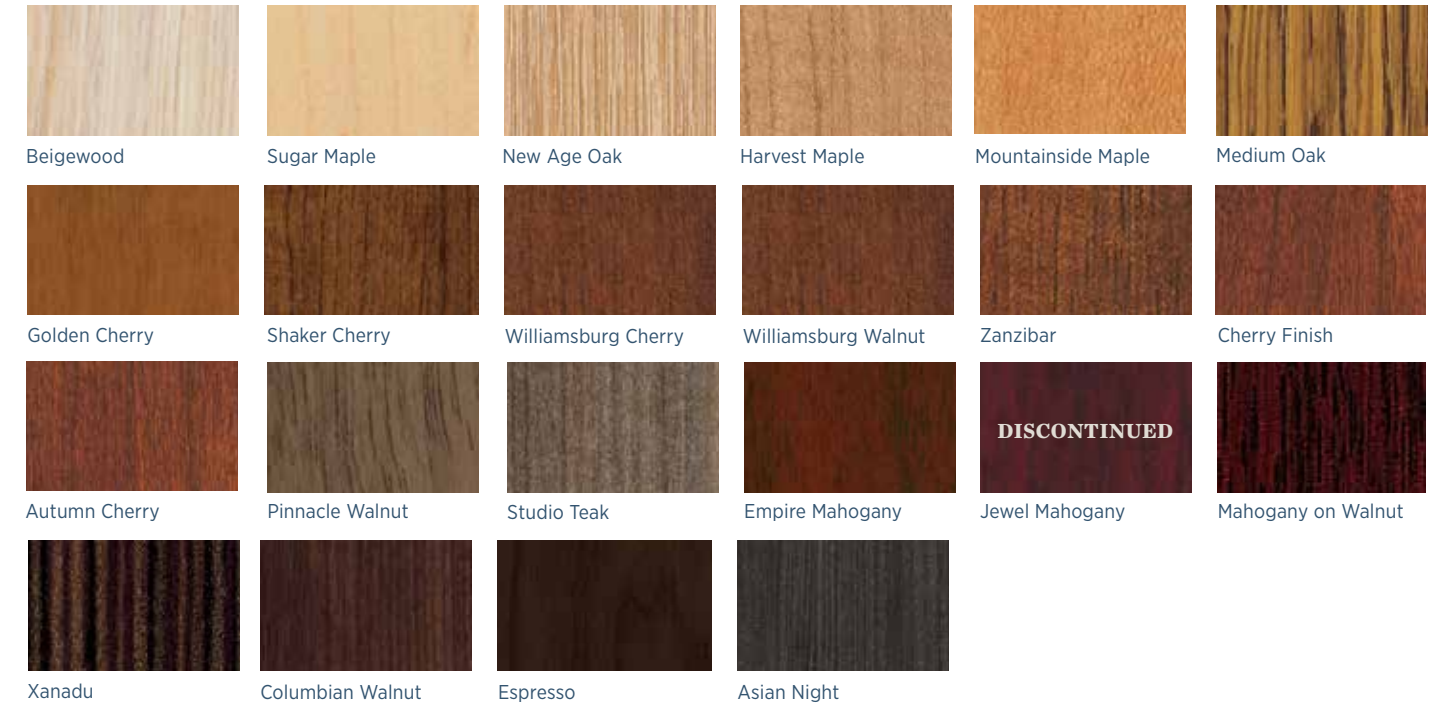

Laminates

	Casegoods										Conference and Training					Occasional Tables				Reception		
	Allegiance	Arlington	Canvas	Elevate	Encompass	Gesso	Jefferson	Madera	Phoenix	Wilmington	Aura	Cameo	Canvas	Gesso	One10	Tri-One	Bailey	Isla	Jot	Topsy Turvy	Aura	Cameo
Aliso	DISCONTINUED																					
Asian Night			■									■		●	■	■	■	■	■			
Autumn Cherry				○	○	○		○			○		○								○	
Beigewood			■									■		●	■	■	■	■	■	■		
Black			■									■		●	■	■	■	■	■	■		
Cherry Finish			■									■			■	■	■	■	■	■		
Columbian Walnut	○	○	■	○	○	○	○	○	○	○	○	○	○	○	●	■	■	■	■	■	○	○
Designer White			■									■		●	■	■	■	■	■	■		
Empire Mahogany			■									■		●	■	■	■	■	■	■		
Espresso	○	○	■	○	○	○	○	○	○	○	○	○	○	○	●	■	■	■	■	■	○	○
Fashion Grey			■									■		●	■	■	■	■	■	■		
Golden Cherry			■	○	○	○		○			○		○	○	■	■	■	■	■	■	○	
Harvest Maple			■									■		●	■	■	■	■	■	■		
Harvest Walnut		○																				
Jewel Mahogany	DISCONTINUED																					
Juniper Rain			■		○						■		●	■	■	■	■	■	■	■		
Legacy Walnut	DISCONTINUED																					
Mahogany on Walnut	○	○		○	○	○	○	○	○	○	○		○				○	○	○	○	○	○
Medium Oak								○			○											
Midnight Echo			■			○						■		●	■	■	■	■	■	■		
Mountainside Maple			■	○	○	○		○		○		■	○		■	■	■	■	■	■	○	
New Age Oak			■									■		●	■	■	■	■	■	■		
Ontano	DISCONTINUED																					
Pearl White			■		○							■		●	■	■	■	■	■	■		
Pepperdust			■									■		●	■	■	■	■	■	■		
Pewter Mesh															●							
Pinnacle Walnut			■									■		●	■	■	■	■	■	■		
Richmond Cherry	DISCONTINUED																					
Shaker Cherry			■									■		●	■	■	■	■	■	■		
Sheer Mesh															●							
Slate Grey			■									■		●	■	■	■	■	■	■		
Steel Mesh															●							
Studio Teak			■									■		●	■	■	■	■	■	■		
Sugar Maple			■									■		●	■	■	■	■	■	■		
Takase Teak	DISCONTINUED																					
White Sand			■									■		●	■	■	■	■	■	■		
White Zebrine	DISCONTINUED																					
Williamsburg Cherry			■									■		●	■	■	■	■	■	■		
Williamsburg Walnut		○							○													
Xanadu			■									■		●	■	■	■	■	■	■		
Zanzibar			■									■		●	■	■	■	■	■	■		

■ TFL and HPL   □ TFL Only   ● HPL Only   ○ HPL Top with Veneer Chassis

Woodgrain Laminates