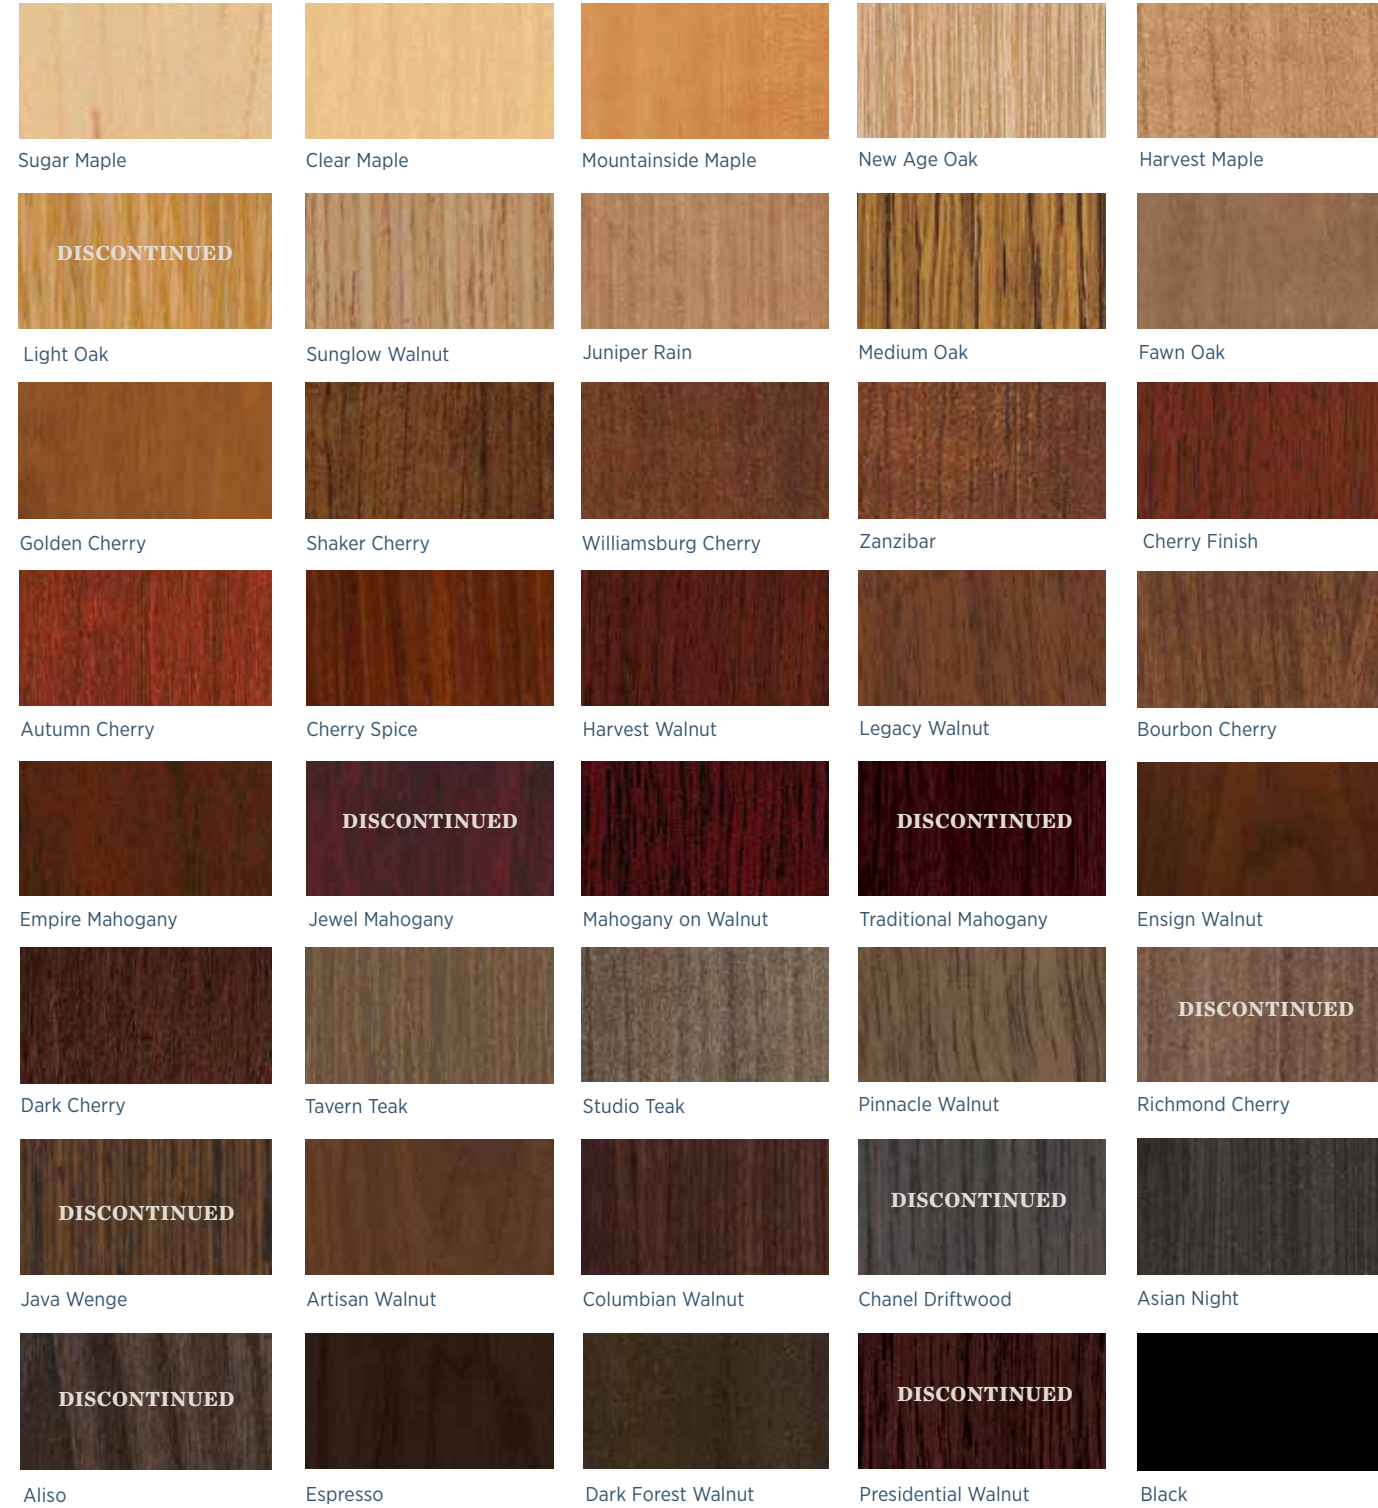

■ TFL and HPL □ TFL Only ● HPL Only ○ HPL Top with Veneer Chassis

Woodgrain Laminates

Textured Laminates

Solid Color Laminates

Patterned Laminates

Seating Finishes

Wood Finishes

Metal Finishes (Exclusions may apply; see individual product series)

Square One Materials

Wood Finishes

Acrylic Inserts

Acoustic Panels

Metals, Solid Surfaces & High Gloss Acrylics

Metal Options

Solid Surfaces

High Gloss Acrylics (Available in Canvas and Gesso only)