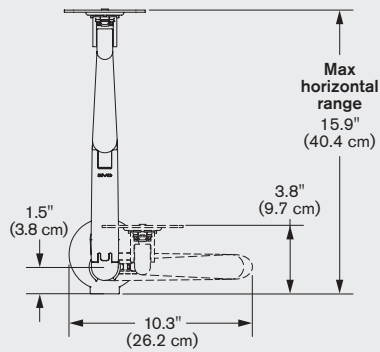

AVAILABLE OPTIONS

5900 Supports a 1 - 15 lb (0.5 - 6.8 kg) monitor

FINISHES

FLAT WHITE | color code: **248**

SILVER | color code: **124**

VISTA BLACK | color code: **104**

CAPABILITIES

MOUNTING OPTIONS