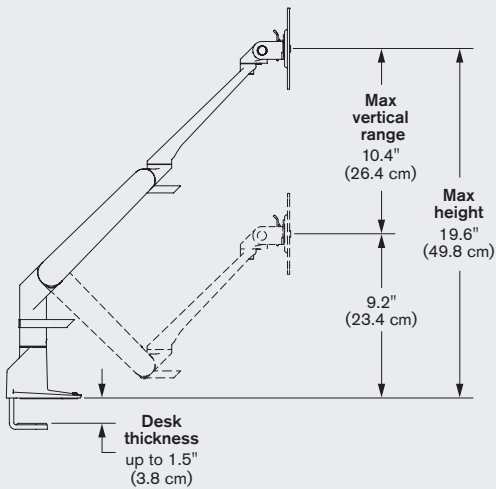

AVAILABLE OPTIONS

5900 Supports a 1 - 15 lb (0.5 - 6.8 kg) monitor

FINISHES

FLAT WHITE | color code: **248**

SILVER | color code: **124**

VISTA BLACK | color code: **104**

CAPABILITIES

MOUNTING OPTIONS