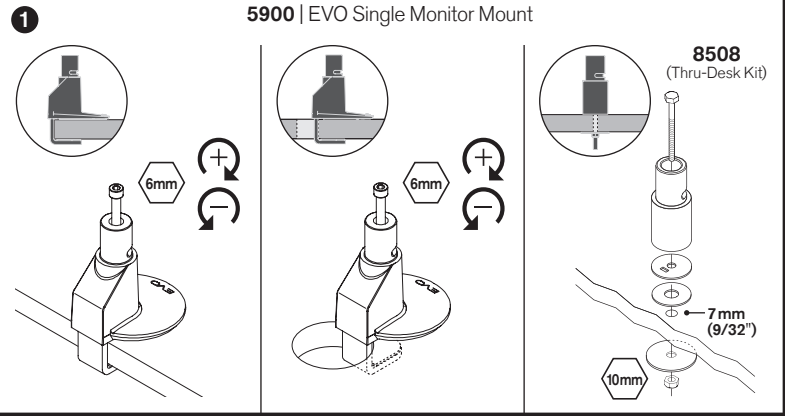

innovative

EVO®

DESIGNED BY INNOVATIVE OFFICE PRODUCTS

+

or

or

i **Fine tune adjustments** may need to be made for lighter monitors. Adjust the set screw shown to fine tune the counterbalance.