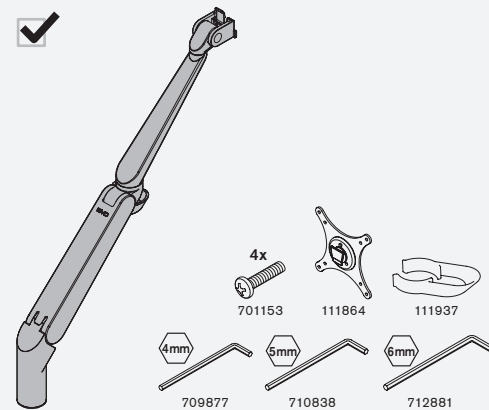

innovative

EVO®

DESIGNED BY INNOVATIVE OFFICE PRODUCTS

+

or

or

i **Fine tune adjustments** may need to be made for lighter monitors. Adjust the set screw shown to fine tune the counterbalance.