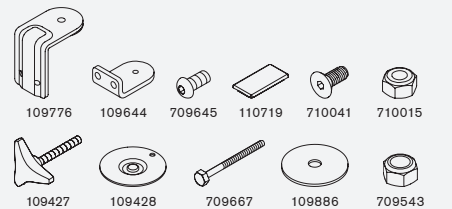

innovative

EVO®

DESIGNED BY INNOVATIVE OFFICE PRODUCTS

+

or

or

i **Fine tune adjustments** may need to be made for lighter monitors. Adjust the set screw shown to fine tune the counterbalance.