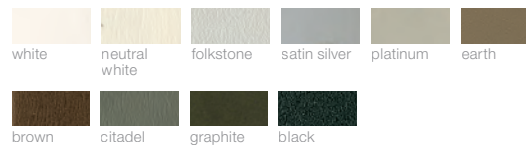

TOP EDGE DETAIL

2MM edgeband urethane edge

LAMINATES**CORE SOLIDS****CLASSIC PATTERNS****CLASSIC WOOD GRAINS****EVOLVING WOOD GRAINS****URETHANES****EDGES****2MM EDGEBAND - CORE SOLIDS****2MM EDGEBAND - CLASSIC WOOD GRAINS****FRAME FINISHES**