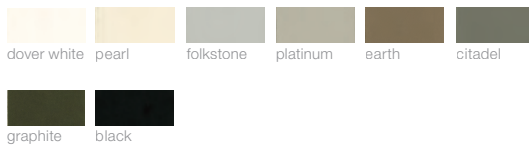

TOP EDGE DETAIL

2MM edgeband urethane edge

LAMINATES**CORE SOLIDS****CLASSIC PATTERNS****CLASSIC WOOD GRAINS****EVOLVING WOOD GRAINS****URETHANES****EDGES****2MM EDGEBAND - CORE SOLIDS****2MM EDGEBAND - CLASSIC WOOD GRAINS****FRAME FINISHES**