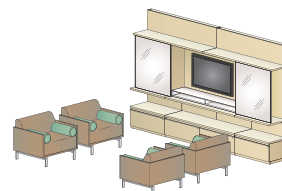

architectural workwall with media center
overall dimensions
144"W 144"D 86"H