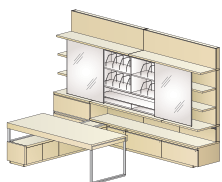

architectural workwall with workcenter and console
overall dimensions
144"W 104"D 86"H