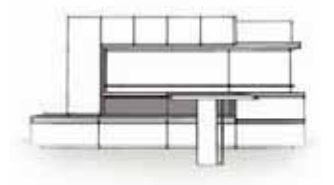

Workcenters for Architectural Workwalls integrate technology, filing, piling, reference, and tools. Optional sliding doors allow users to conceal the space when it's not in use.