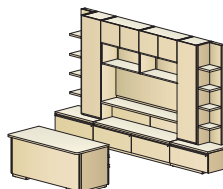

desk with back casegood workwall
overall dimensions
144"W 106"D 86"H

Apogee designed by CSD Studio