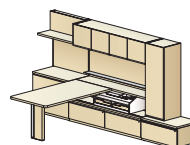

architectural workwall with workcenter and console
 overall dimensions
 144"W 104"D 86"H

architectural workwall with workcenter
 overall dimensions
 120"W 82"D 86"H

architectural workwall with media center
 overall dimensions
 144"W 144"D 86"H

architectural workwall with shelves and storage
 overall dimensions
 156"W 106"D 86"H

architectural workwall with shelves
 overall dimensions
 144"W 88"D 86"H

asymmetric L-unit with side casegood workwall
 overall dimensions
 144"W 81"D 71"H