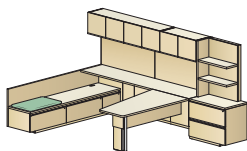

architectural workwall with workcenter and console
 overall dimensions
 144"W 104"D 86"H

architectural workwall with workcenter
 overall dimensions
 120"W 82"D 86"H

architectural workwall with media center
 overall dimensions
 144"W 144"D 86"H

architectural workwall with shelves and storage
 overall dimensions
 156"W 106"D 86"H

architectural workwall with shelves
 overall dimensions
 144"W 88"D 86"H

asymmetric L-unit with side casegood workwall
 overall dimensions
 144"W 81"D 71"H