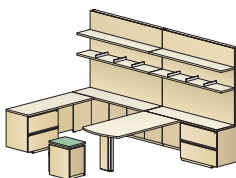

Ingenious layers. Casgood Workwalls, offered in two heights and depths, feature wall-mounted and freestanding overhead storage which can be specified using modular or assembled units or a combination of both. An aluminum shelf option frees up desk space while keeping small items within reach.

architectural workwall with workcenter and console
 overall dimensions
 144"W 104"D 86"H

architectural workwall with workcenter
 overall dimensions
 120"W 82"D 86"H

architectural workwall with media center
 overall dimensions
 144"W 144"D 86"H

architectural workwall with shelves and storage
 overall dimensions
 156"W 106"D 86"H

architectural workwall with shelves
 overall dimensions
 144"W 88"D 86"H

asymmetric L-unit with side casegood workwall
 overall dimensions
 144"W 81"D 71"H