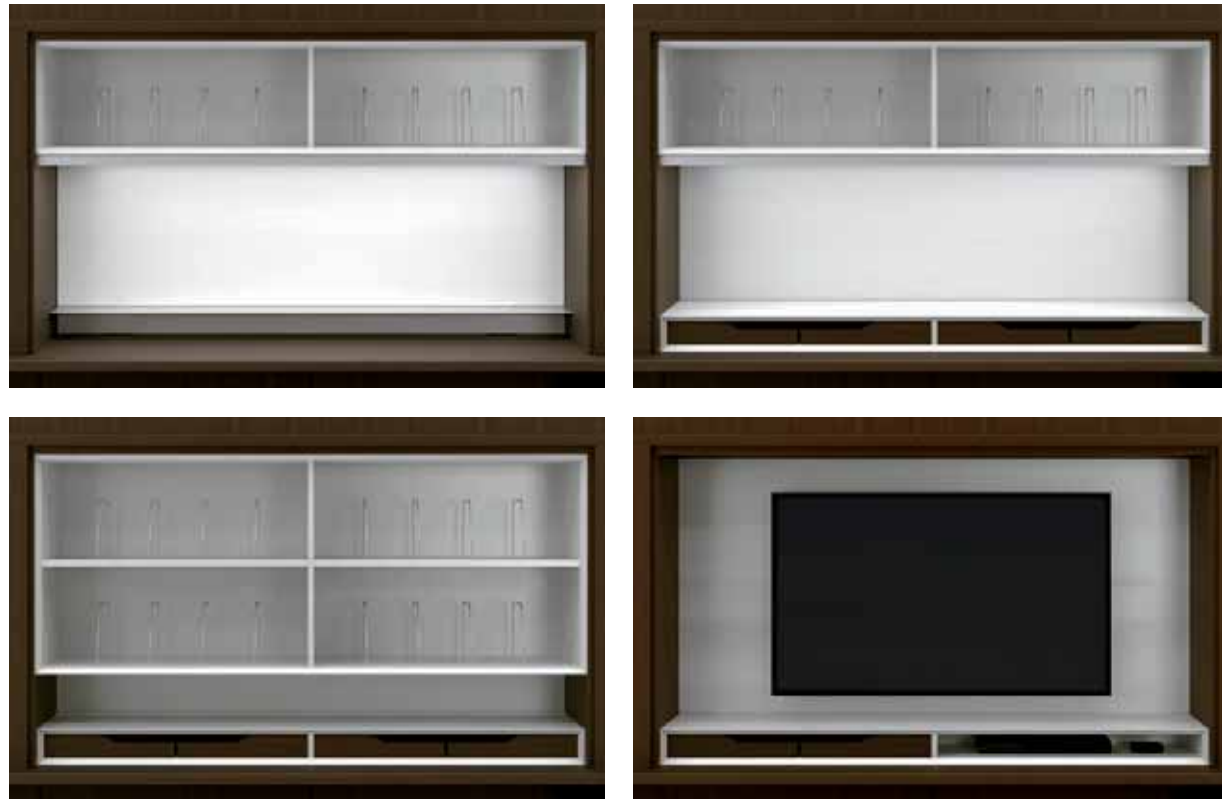

Workcenters for Architectural Workwalls integrate technology, filing, piling, reference, and tools. Optional sliding doors allow users to conceal the space when it's not in use.