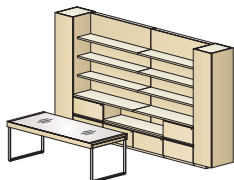

architectural workwall with shelves and storage
overall dimensions
156"W 106"D 86"H