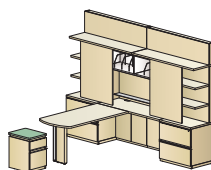

architectural workwall with workcenter
overall dimensions
120"W 82"D 86"H