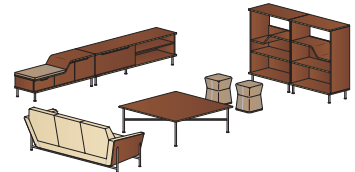

Freestanding Sofa, Table & Chairs
 overall dimensions
 108"W 120"D

**90 Degree Modular Lounge
 with Swivel Chair & Table**
 overall dimensions
 120"W 96"D

**Swivel Chair & Ottoman
 with Open Back Bookcase**
 overall dimensions
 84"W 90"D

Modular Lounge Back to Back
 overall dimensions
 144"W 48"D

**Modular Lounge & Tables
 with TV Console**
 overall dimensions
 192"W 144"D

**Modular Lounge
 with Tables**
 overall dimensions
 120"W 144"D

**90 Degree Modular Lounge Side to Side
 with Freestanding Benches**
 overall dimensions
 192"W 144"D

**90 Degree Modular Lounge and Table
 with Square Benches**
 overall dimensions
 174"W 96"D

**Freestanding Sofa & Table
 with Upholstered Pods & Casework**
 overall dimensions
 180"W 120"D