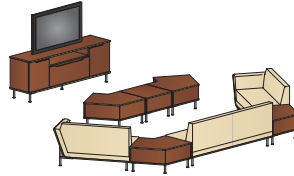

Freestanding Sofa, Table & Chairs
 overall dimensions
 108"W 120"D

**90 Degree Modular Lounge
 with Swivel Chair & Table**
 overall dimensions
 120"W 96"D

**Swivel Chair & Ottoman
 with Open Back Bookcase**
 overall dimensions
 84"W 90"D

Modular Lounge Back to Back
 overall dimensions
 144"W 48"D

**Modular Lounge & Tables
 with TV Console**
 overall dimensions
 192"W 144"D

**Modular Lounge
 with Tables**
 overall dimensions
 120"W 144"D