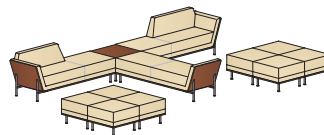

Freestanding Sofa, Table & Chairs
 overall dimensions
 108"W 120"D

**90 Degree Modular Lounge
 with Swivel Chair & Table**
 overall dimensions
 120"W 96"D

**Swivel Chair & Ottoman
 with Open Back Bookcase**
 overall dimensions
 84"W 90"D

Modular Lounge Back to Back
 overall dimensions
 144"W 48"D

**Modular Lounge & Tables
 with TV Console**
 overall dimensions
 192"W 144"D

**Modular Lounge
 with Tables**
 overall dimensions
 120"W 144"D

**90 Degree Modular Lounge Side to Side
 with Freestanding Benches**
 overall dimensions
 192"W 144"D

**90 Degree Modular Lounge and Table
 with Square Benches**
 overall dimensions
 174"W 96"D

**Freestanding Sofa & Table
 with Upholstered Pods & Casework**
 overall dimensions
 180"W 120"D