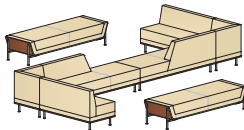

Freestanding Sofa, Table & Chairs
 overall dimensions
 108"W 120"D

**90 Degree Modular Lounge
 with Swivel Chair & Table**
 overall dimensions
 120"W 96"D

**Swivel Chair & Ottoman
 with Open Back Bookcase**
 overall dimensions
 84"W 90"D

Modular Lounge Back to Back
 overall dimensions
 144"W 48"D

**Modular Lounge & Tables
 with TV Console**
 overall dimensions
 192"W 144"D

**Modular Lounge
 with Tables**
 overall dimensions
 120"W 144"D

**90 Degree Modular Lounge Side to Side
 with Freestanding Benches**
 overall dimensions
 192"W 144"D

**90 Degree Modular Lounge and Table
 with Square Benches**
 overall dimensions
 174"W 96"D

**Freestanding Sofa & Table
 with Upholstered Pods & Casework**
 overall dimensions
 180"W 120"D