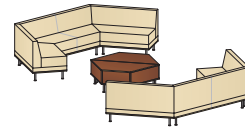

Freestanding Sofa, Table & Chairs
 overall dimensions
 108"W 120"D

**90 Degree Modular Lounge
 with Swivel Chair & Table**
 overall dimensions
 120"W 96"D

**Swivel Chair & Ottoman
 with Open Back Bookcase**
 overall dimensions
 84"W 90"D

Modular Lounge Back to Back
 overall dimensions
 144"W 48"D

**Modular Lounge & Tables
 with TV Console**
 overall dimensions
 192"W 144"D

**Modular Lounge
 with Tables**
 overall dimensions
 120"W 144"D