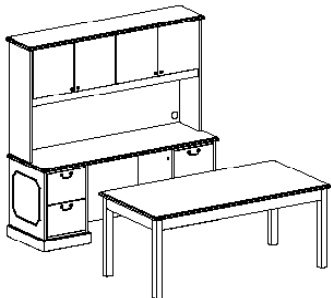

6'w x 9'd	
Description (Model #)	List
Overhead (BG1572SO)	\$2,379
Credenza (BG2472KC)	\$2,973
Desk (BG3672TD)	\$2,516
Total List Price	\$7,868

11'w x 6'd	
Description (Model #)	List
Overhead (BG1584OO)	\$2,352
BC Overhead (B1836BO)	\$967
Return L (BG2448ELR)	\$2,093
Lateral File (BG3630LF)	\$1,945
Desk R (BG3672RD)	\$3,030
Total List Price	\$10,387