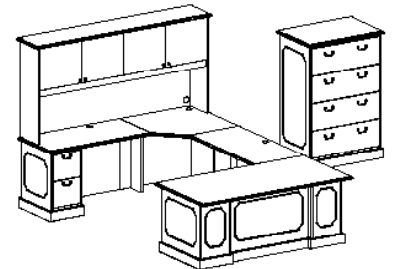

6'w x 9'd	
Description (Model #)	List
Overhead (BG1572SO)	\$2,379
Credenza (BG2472KC)	\$2,973
Desk (BG3672TD)	\$2,516
Total List Price	\$7,868

11'w x 6'd	
Description (Model #)	List
Overhead (BG1584OO)	\$2,352
BC Overhead (B1836BO)	\$967
Return L (BG2448ELR)	\$2,093
Lateral File (BG3630LF)	\$1,945
Desk R (BG3672RD)	\$3,030
Total List Price	\$10,387