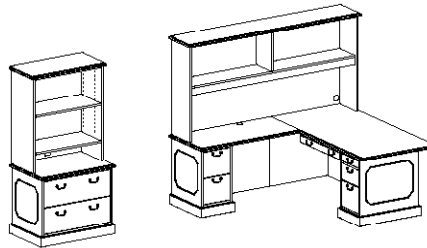

6'w x 9'd	
Description (Model #)	List
Overhead (BG1572SO)	\$2,379
Credenza (BG2472KC)	\$2,973
Desk (BG3672TD)	\$2,516
Total List Price	\$7,868

11'w x 6'd	
Description (Model #)	List
Overhead (BG1584OO)	\$2,352
BC Overhead (B1836BO)	\$967
Return L (BG2448ELR)	\$2,093
Lateral File (BG3630LF)	\$1,945
Desk R (BG3672RD)	\$3,030
Total List Price	\$10,387