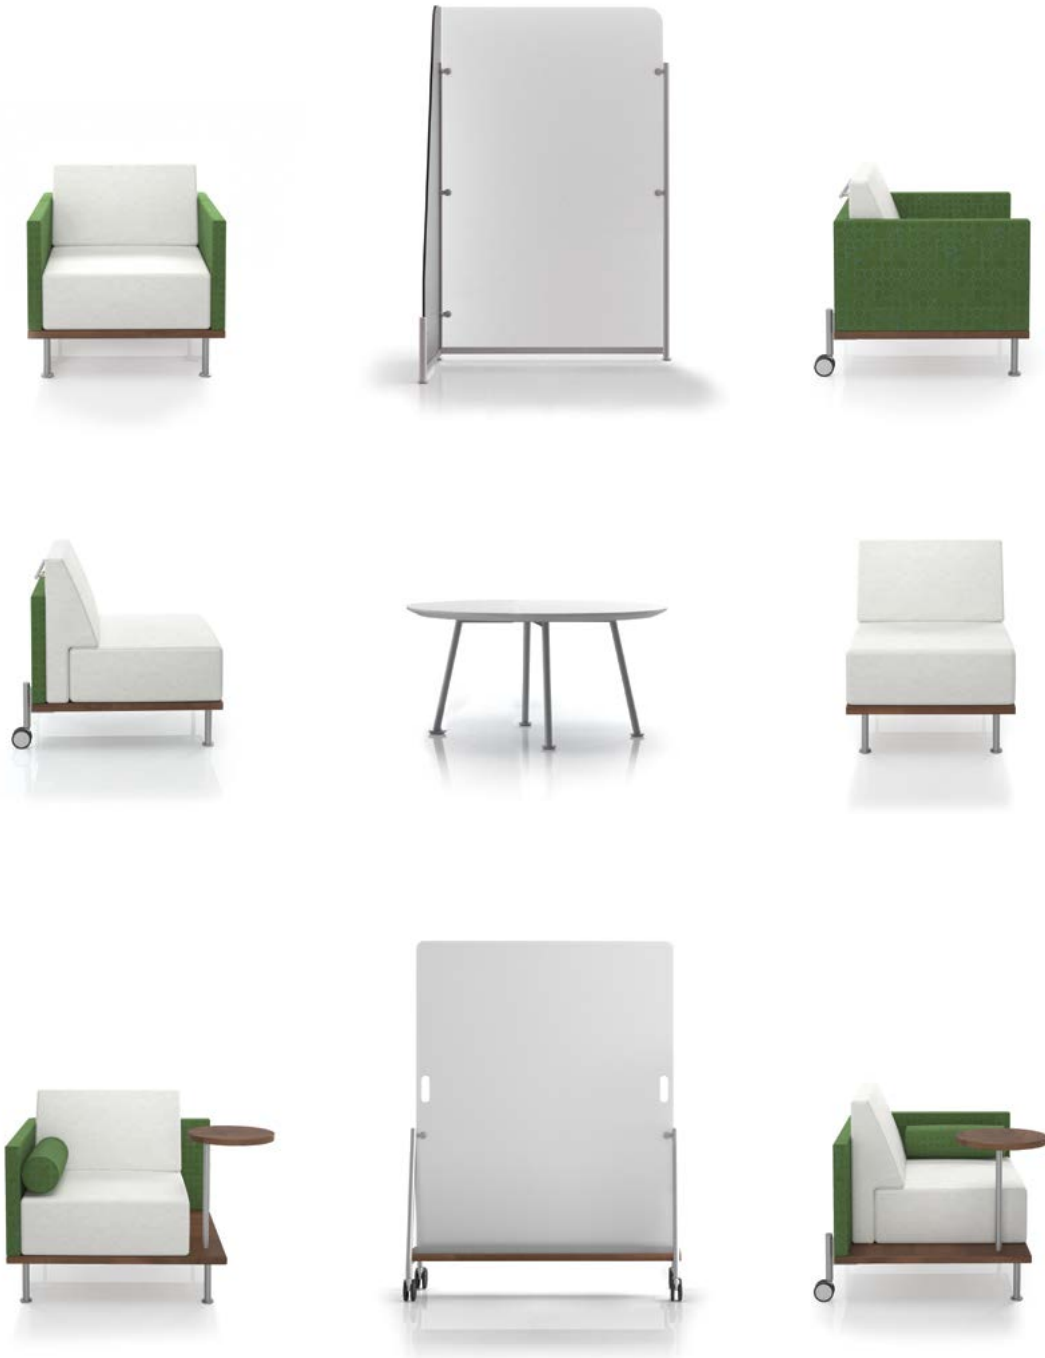

collective motion

jsifurniture.com

Each piece of wood is unique, characterized with differences in color, grain configuration and texture. These characteristics are not considered defects and are easily detected with natural and light finishes.

Two distinct styles marry into one inimitable personality. Media consoles, privacy screens and huddle tables with writable worksurfaces encourage collaboration and teamwork. Lounge elements such as the precisely designed occasional tables add prestige to waiting areas. Mix and match for diversity and functionality.