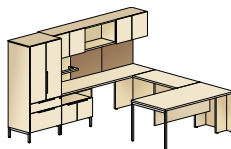

u unit with storage cabinet and overheads
overall dimensions
120"W 101"D 69"H