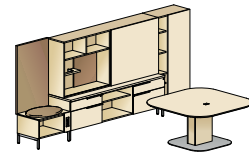

adjustable height table with adaptive workwall
overall dimensions
150"W 120"D 69"H