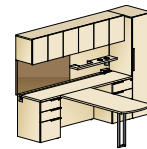

L unit with split-top credenza and overheads
overall dimensions
102"W 84"D 69"H

Flux designed by David Allan Pessio.