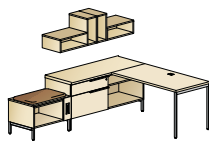

L unit with storage credenza and cubbies
overall dimensions
90"W 78"D 62"H