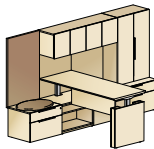

L unit with adjustable height peninsula desk
overall dimensions
120"W 74"D 69"H