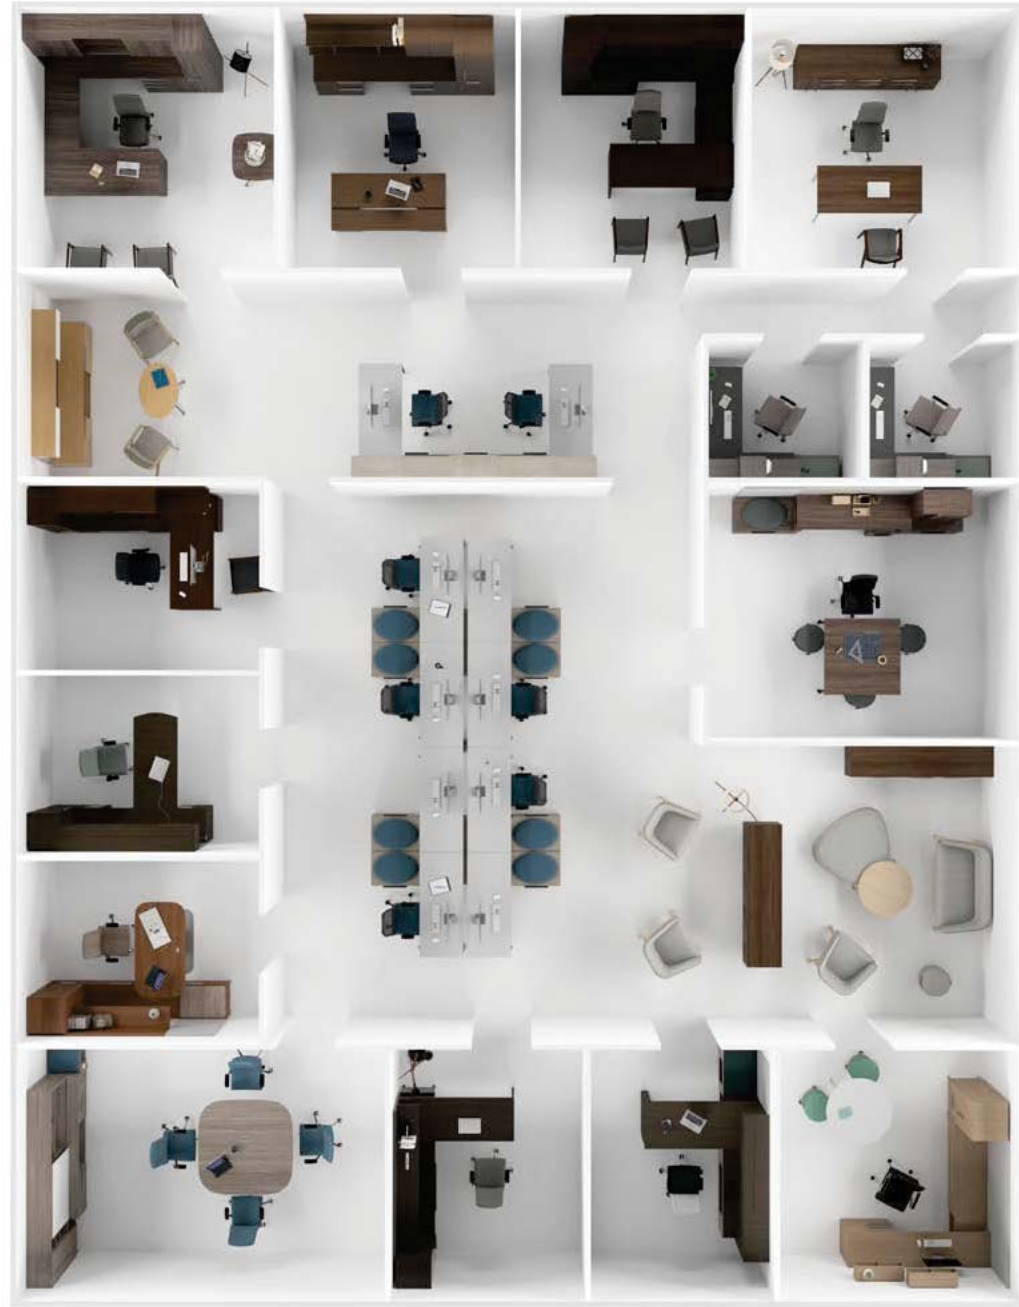

flux

timeless form meets flexible function

Flux is a family of endlessly adaptable casegoods made for the ever-changing workplace. And to tie them all together: clean, modern, residential-inspired style.