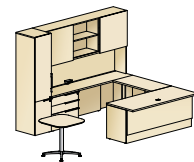

**Wall-Mounted L Unit**

The classic peninsula desk extends the horizontal grain look all the way down to the floor. Multiple storage options and wire management solutions keep work areas clear. (Rectangular peninsula desk with end panel support, shown with open shelf and sliding door overhead storage, Protocol and Ramona seating)

Email the President directly  
[jmeltzer@appliedergonomics.com](mailto:jmeltzer@appliedergonomics.com)

**L unit with secondary credenza and overhead shelf**  
 overall dimensions  
 108"W 74"D 69"H

**round table and credenzas with wardrobe and cubbies**  
 overall dimensions  
 114"W 92"D 69"H