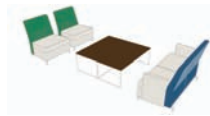

freestanding
overall dimensions
36"H 144.75"W 88.25"D

Ziva designed by David Allan Pessa