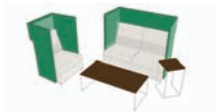

ziva

JSI

Ziva modular lounge is beautifully counterbalanced by a series of lightly scaled tables. Tables are offered in occasional or work heights, with either a white solid surface or wood top.

ziva

Ziva's practical elements and precise detail intertwine, forming a perfect blend of function and aesthetics. Adjustable feet allow for leveling throughout modular configurations while casters provide mobility.

corner setting
 overall dimensions
 36"H 147"W 132"D

serpentine, with ottoman
 overall dimensions
 36"H 219.625"W 92.875"D

circular, outside back
 overall dimensions
 36"H 144"W 123"D

privacy group
 overall dimensions
 50.5"H 103.625"W 77.25"D