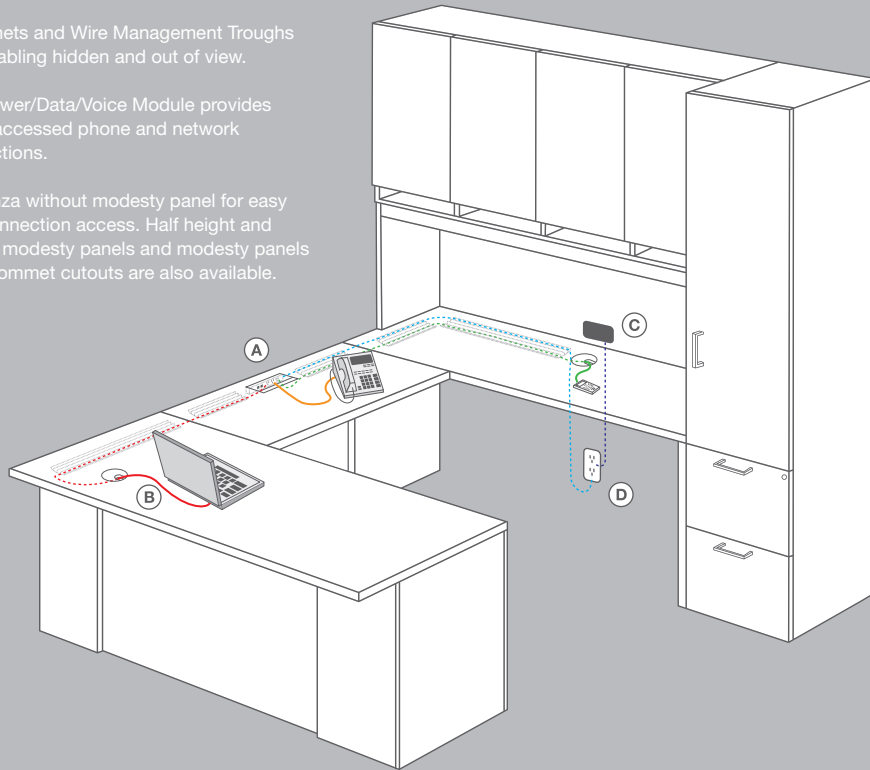

- A The PowerPort module provides easy plug-in capability for electrical connections, as well as cable storage.
- B Grommets and Wire Management Troughs keep cabling hidden and out of view.
- C The Power/Data/Voice Module provides easily accessed phone and network connections.
- D Credenza without modesty panel for easy wall connection access. Half height and hinged modesty panels and modesty panels with grommet cutouts are also available.