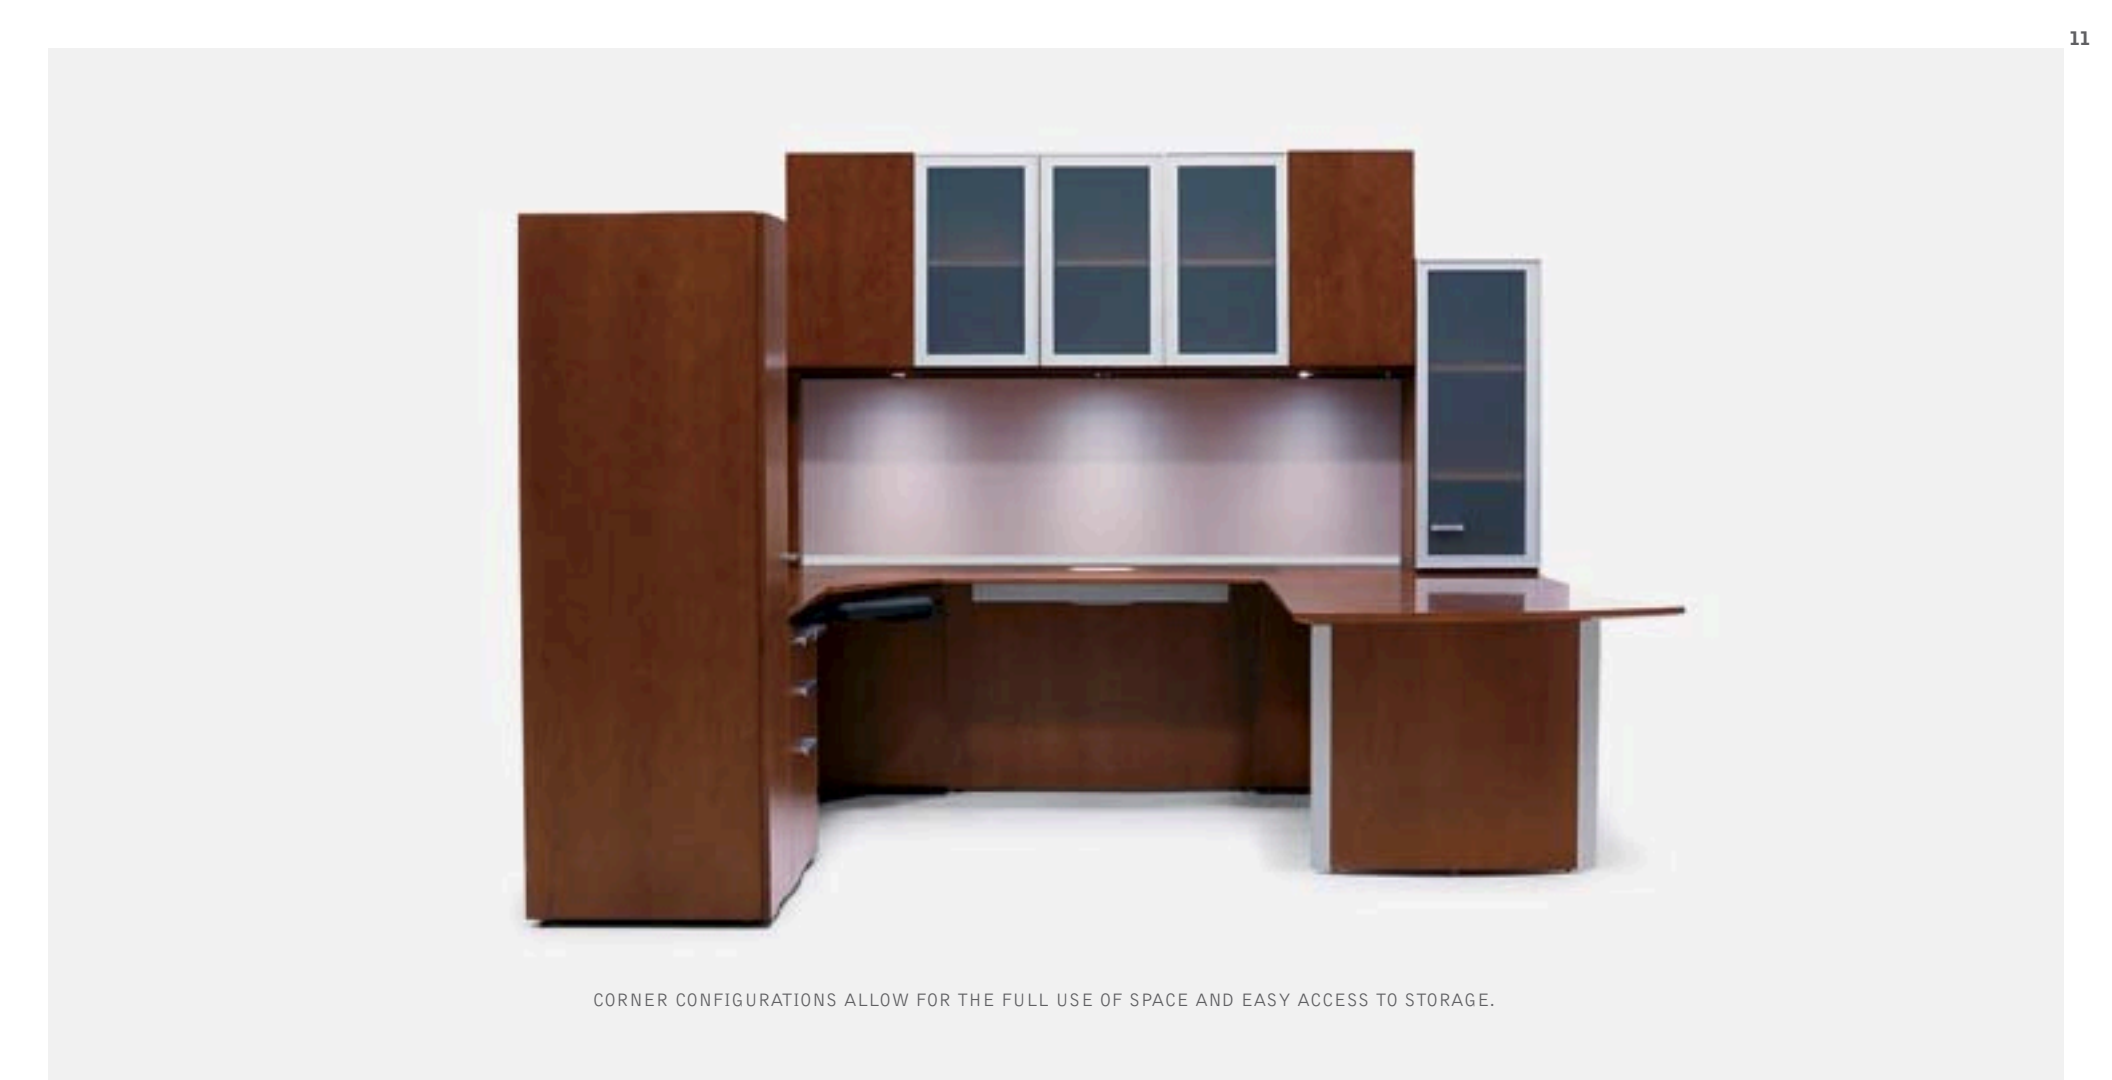

Metal V-Beam

Mobile table

Mazara pull

Offset or flush pedestal

CORNER CONFIGURATIONS ALLOW FOR THE FULL USE OF SPACE AND EASY ACCESS TO STORAGE.

Floating wood modesty panel

Keyboard tray

The V-Ped provides unique storage in a full vertical drawer.