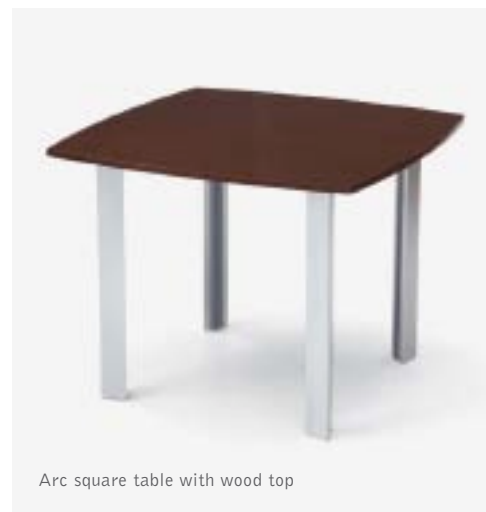

PALETTE SOLID COLOR FINISHES

Steel Blue		Black		Soft Green	
Sand		White		Slate