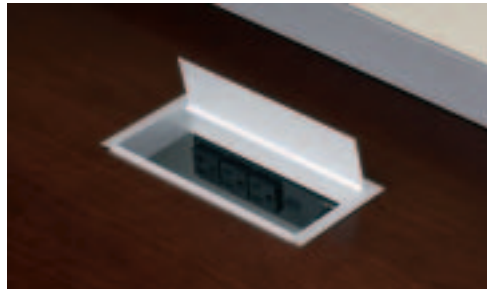

krug

solutions@krug.ca | www.krug.ca | 1.888.578.KRUG

VES 003_06

Printed in Canada

VESTRADA™

krug

VESTRADA™ - ADVANCED INTEGRATION WITH OFFICE TECHNOLOGY

- A) Krug's V-beam supports VESTRADA™'s floating top, providing concealed but easily-accessed wire management cavity to channel cables through a four trough system.
- B) The category 6 PowerPort worksurface module provides immediate plug-in capability for voice, data and electrical connections, as well as cable storage.
- C) Hinged modesty panels with wiring cutouts provide quick access for wiring to wall and floor monuments.
- D) On freestanding desks, pedestals and base supports have wire management channels to connect cabling to floor connections.

PowerPort

Glass modesty panel

Mazara pull

Glass privacy screen

KRUG'S V-BEAM SUPPORTS VESTRADA™'S FLOATING TOP, PROVIDING A CONCEALED BUT EASILY-ACCESSED WIRE MANAGEMENT CAVITY TO CHANNEL CABLES THROUGH A THREE TIER TROUGH SYSTEM.