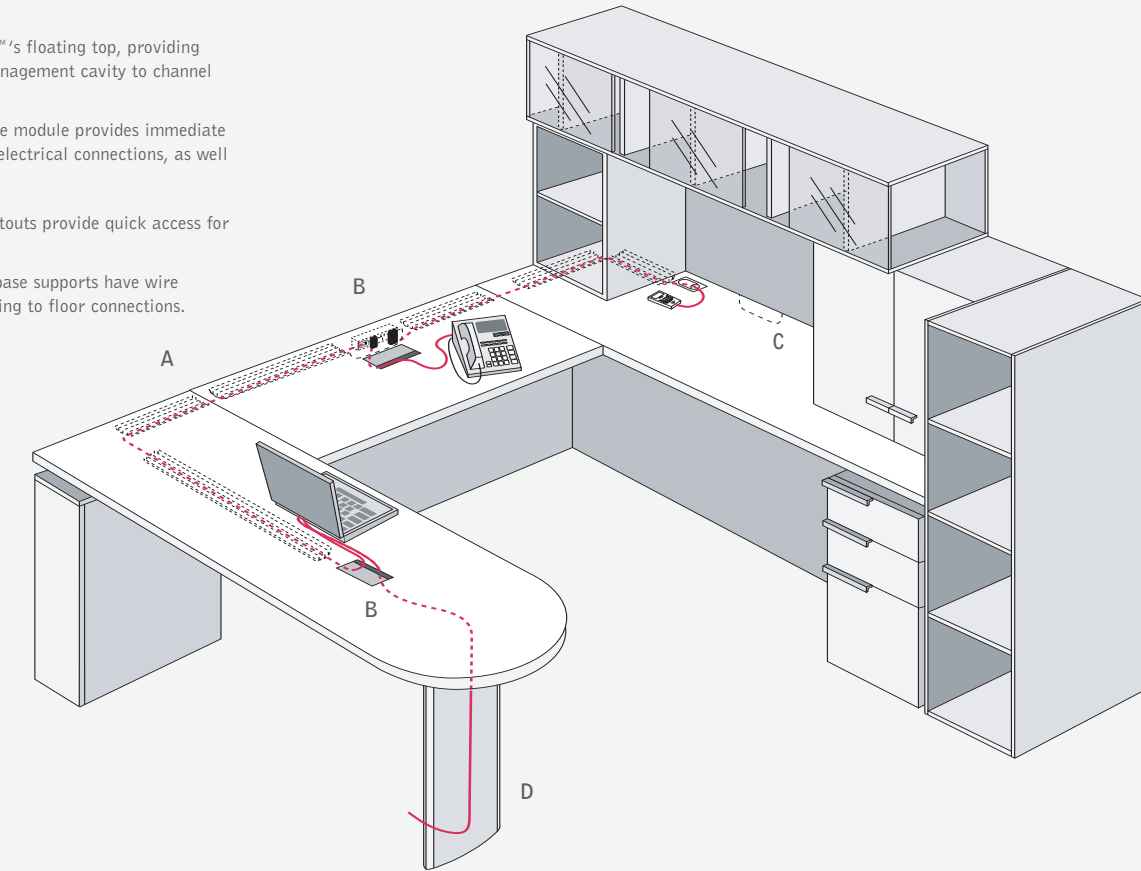

krug

solutions@krug.ca | www.krug.ca | 1.888.578.KRUG

VES 003_06

Printed in Canada

VESTRADA™

krug

VESTRADA™ - ADVANCED INTEGRATION WITH OFFICE TECHNOLOGY

- A) Krug's V-beam supports VESTRADA™'s floating top, providing concealed but easily-accessed wire management cavity to channel cables through a four trough system.
- B) The category 6 PowerPort worksurface module provides immediate plug-in capability for voice, data and electrical connections, as well as cable storage.
- C) Hinged modesty panels with wiring cutouts provide quick access for wiring to wall and floor monuments.
- D) On freestanding desks, pedestals and base supports have wire management channels to connect cabling to floor connections.

PowerPort

Glass modesty panel

Mazara pull

Glass privacy screen

KRUG'S V-BEAM SUPPORTS VESTRADA™'S FLOATING TOP, PROVIDING A CONCEALED BUT EASILY-ACCESSED WIRE MANAGEMENT CAVITY TO CHANNEL CABLES THROUGH A THREE TIER TROUGH SYSTEM.

6 Hi wardrobe

Hinged modesty panel

6 Hi hutch with wood doors

V-beam

THE TRACDESK SLIDING WORK SURFACE* OFFERS BUILT IN MODULARITY AND MOBILITY, ALLOWING AN OFFICE TO CHANGE ITS FUNCTION IN SECONDS
 * available on select run-off shapes.

Metal V-Beam

Mobile table

Mazara pull

Offset or flush pedestal

CORNER CONFIGURATIONS ALLOW FOR THE FULL USE OF SPACE AND EASY ACCESS TO STORAGE.

Floating wood modesty panel

Keyboard tray

The V-Ped provides unique storage in a full vertical drawer.