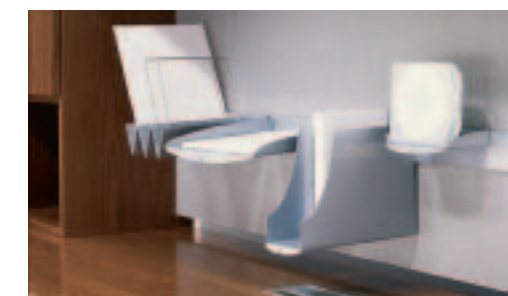

Workrail accessories