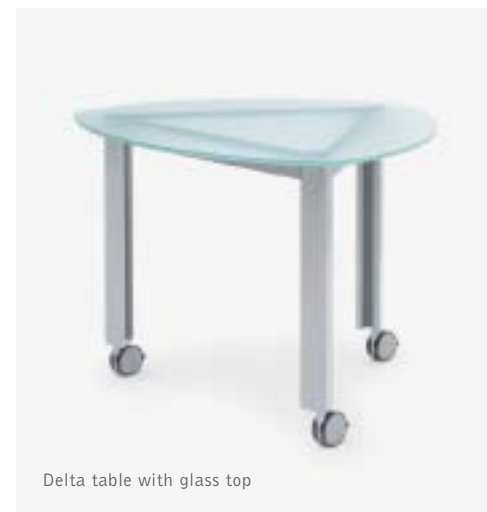

HARDWARE OPTIONS

Fimosa - Satin aluminum Fimosa - Black Mazara - Satin aluminum Mazara - Black

PALETTE SOLID COLOR FINISHES

Steel Blue		Black		Soft Green	
Sand		White		Slate	

Arc square table with wood top