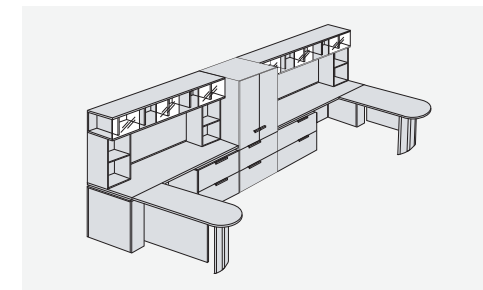

Configuration 3