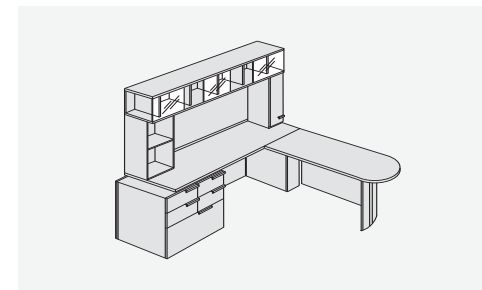

Configuration 2