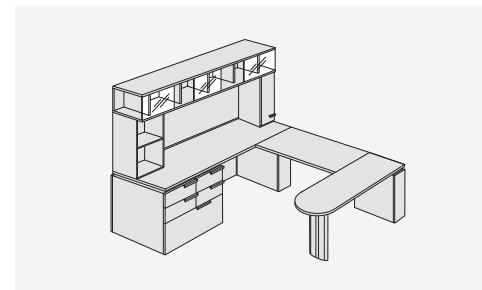

Configuration 1