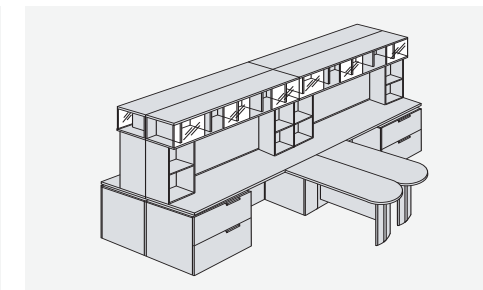

Configuration 4