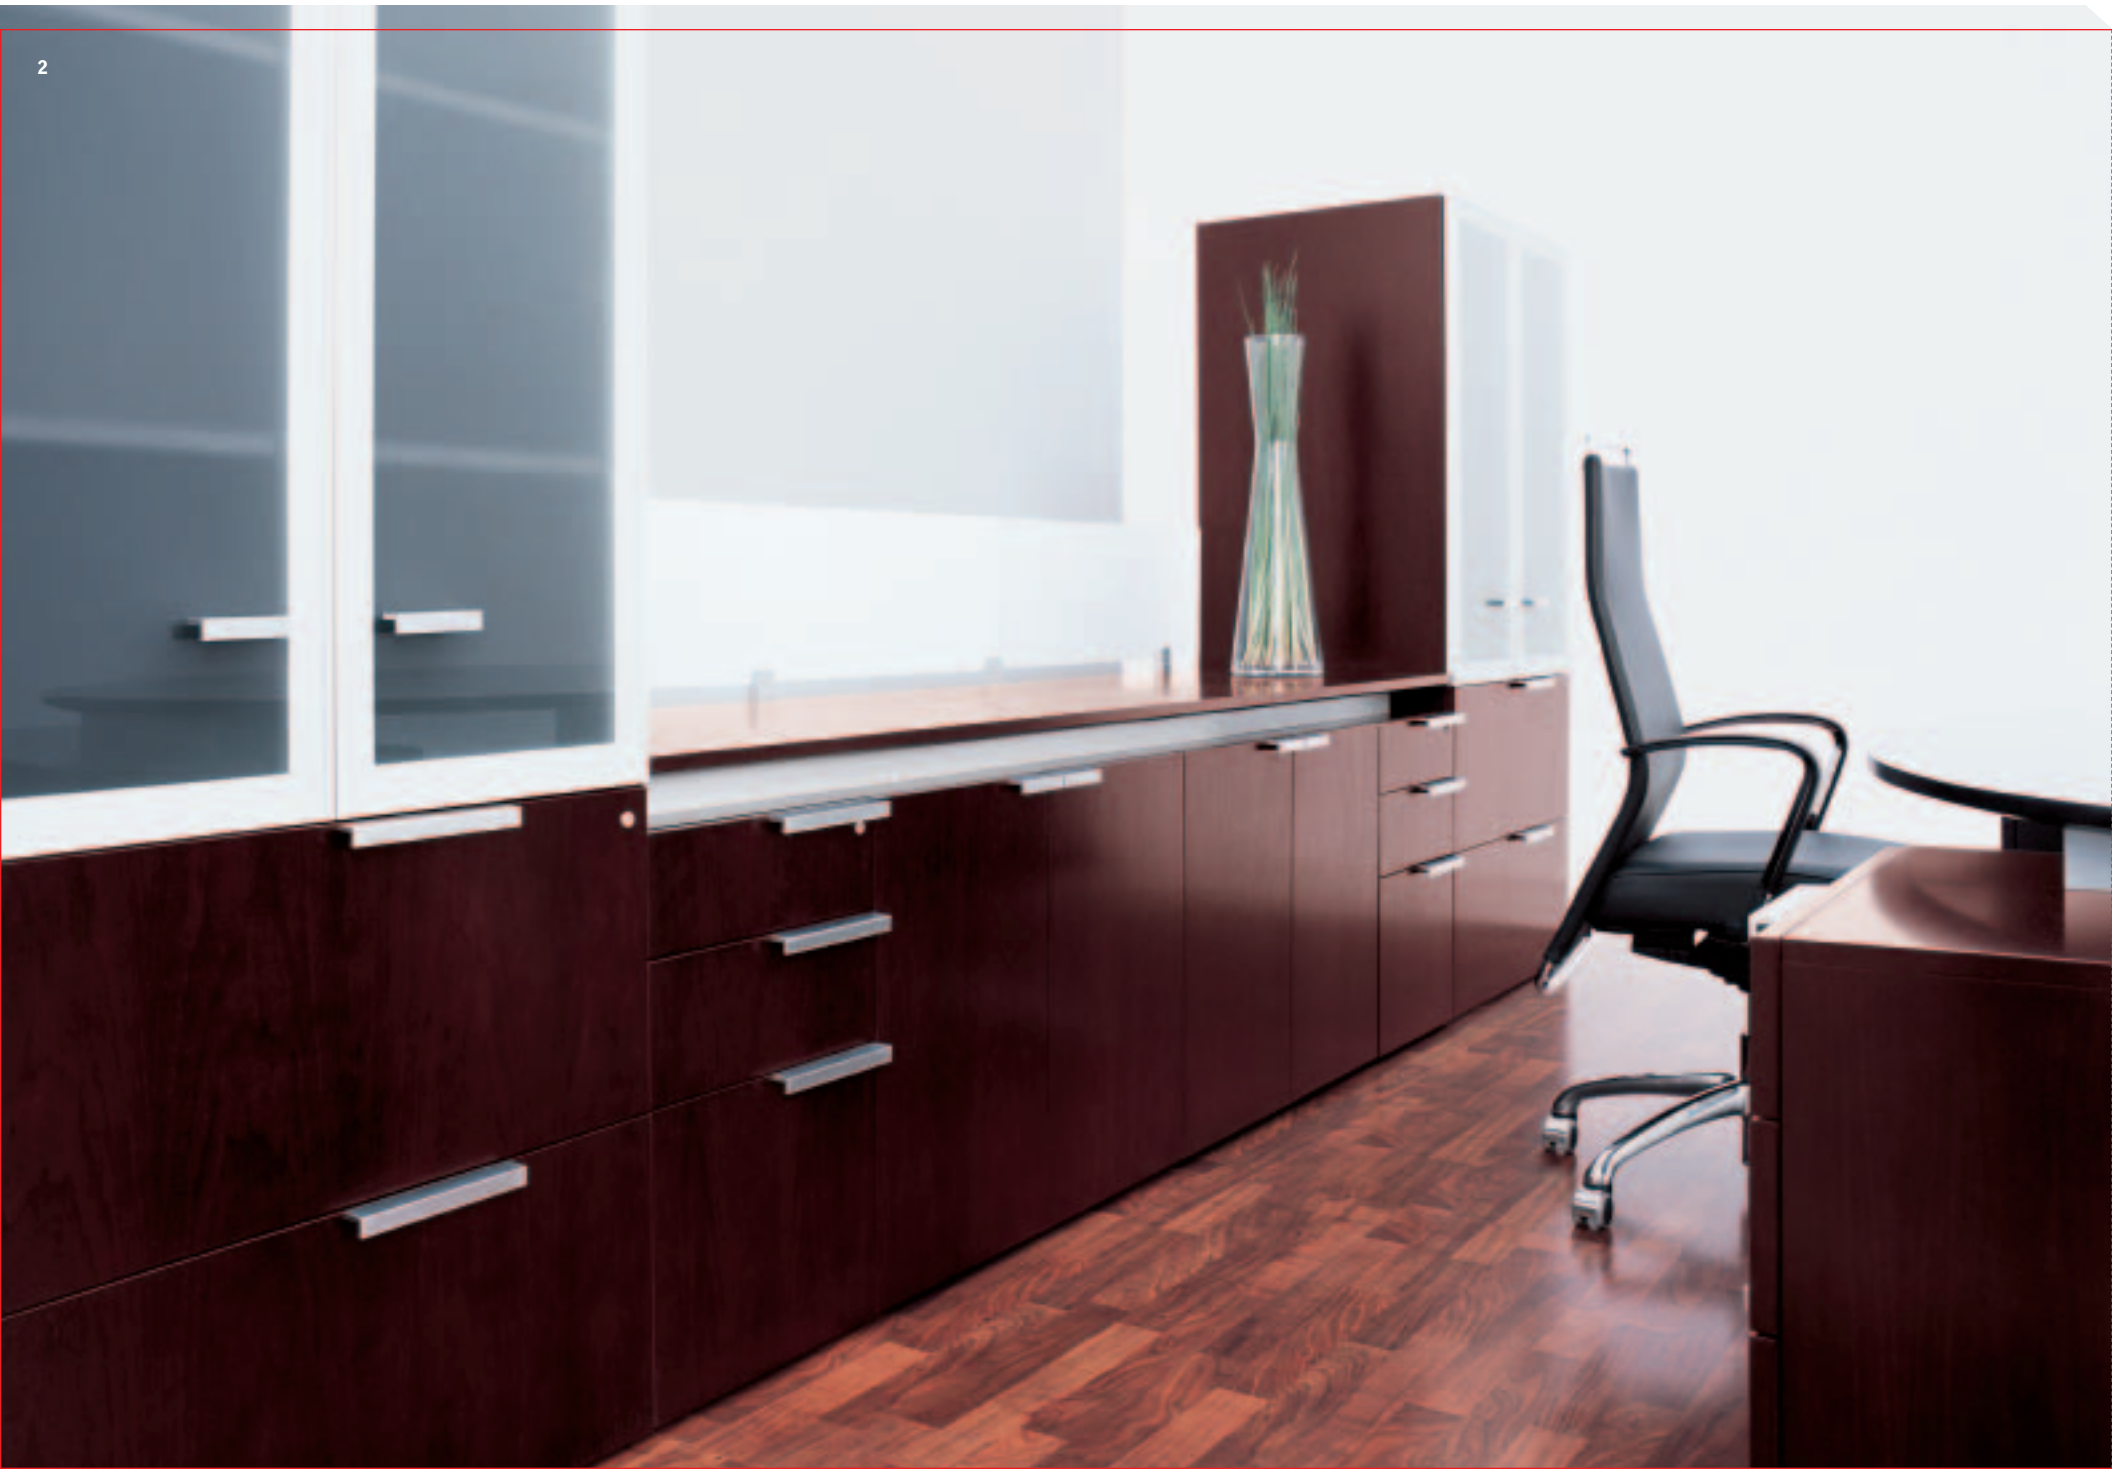

krug

solutions@krug.ca | www.krug.ca | 1.888.578.KRUG

VES 003_06

Printed in Canada

VESTRADA™

krug

VESTRADA™ - ADVANCED INTEGRATION WITH OFFICE TECHNOLOGY

- A) Krug's V-beam supports VESTRADA™'s floating top, providing concealed but easily-accessed wire management cavity to channel cables through a four trough system.
- B) The category 6 PowerPort worksurface module provides immediate plug-in capability for voice, data and electrical connections, as well as cable storage.
- C) Hinged modesty panels with wiring cutouts provide quick access for wiring to wall and floor monuments.
- D) On freestanding desks, pedestals and base supports have wire management channels to connect cabling to floor connections.