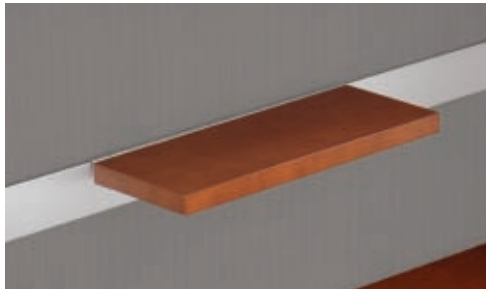

VIRTU CASEGOODS

krug

6-hi hutch with frosted glass doors

Leather inlay

Freestanding paper manager

Bow top option

Pencil tray

Accessory shelf

Paper shelf

Accessory bin

Hinged modesty panel

Perforated metallic modesty panel

Frosted modesty panel

Modular pedestal

PowerPort open

Cable management

Grommet

White marker board

Open/closed hutch option

CPU pedestal

Slanted desk with tapered metal leg

Cable management access cavity

CPU/organization ped

Matte silver light rail

Frosted modesty panel

Optional painted drawer face

Glass privacy screen

Wood Pencil Drawer

Wood modesty panel and Forza leg

Pier wood door and storage glass door

VIRTU | WALL

Open/closed pedestal