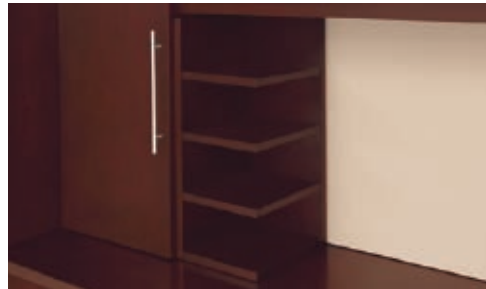

VIRTU CASEGOODS

krug

6-hi hutch with frosted glass doors

Leather inlay

Freestanding paper manager

Bow top option

Pencil tray

Accessory shelf

Paper shelf

Accessory bin

Hinged modesty panel

Perforated metallic modesty panel

Frosted modesty panel

Modular pedestal

PowerPort open

Cable management

Grommet

White marker board

Open/closed hutch option

CPU pedestal

Slanted desk with tapered metal leg

Cable management access cavity

CPU/organization ped

Matte silver light rail