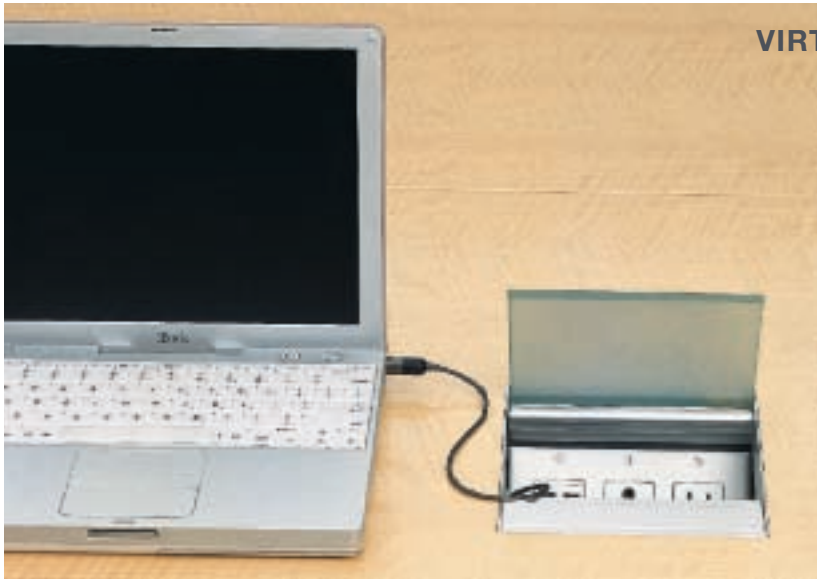

VIRTU | CONFERENCING

krug

John Edwards, Virtu designer says “Virtu has many attributes, but our primary goal was to create meeting rooms that would truly stimulate people. Many of the unique elements of Virtu—the Verso Table, the Connexus™ power interface, the shapes and angles, the combinations of materials—are meant to allow for the room to facilitate the creative process. Furnishings that can actually do this deliver tremendous value.”

VIRTU | CONFERENCING

THE VERSO TABLE PROVIDES A SETTING THAT ALLOWS FOR VIDEO CONFERENCING, IN-PERSON PRESENTATIONS FROM THE OPTIMUM POSITION, AND SIT-DOWN MEETINGS. EACH OF THESE TYPICALLY REQUIRES DIFFERENT TABLES, OR AT LEAST DIFFERENT TABLE CONFIGURATIONS. THE VERSO TABLE IS UNIQUELY DESIGNED TO ALLOW FOR MULTI-FUNCTIONAL USE OF A CONFERENCE ROOM WITH THE SAME TABLE CONFIGURATION.

VIRTU | VIDEO CONFERENCING

VIRTU Media Cabinets facilitate video conferencing: large television monitors, video conferencing camera and microphone systems, DVD players, and projectors. A pull out shelf can make this equipment even more accessible. All levels of the cabinets provide cabling channels at the rear of each shelf, as well as access to wall connections. Pocket doors are available for convenient and dramatic opening, and complementary display and storage cabinets can be used to complete the setting.

FLIP CHART AVAILABLE ON SELECT MODELS

Four styles of Lecterns offer the presenter various media options. Notebook computers, paper notes, lighting, microphones, pens and pencils, a glass of water... everything for a presenter is accommodated. An optional power and data interface for presentation systems is concealed but easily accessed. The body of the lectern incorporates storage space and an optional sliding access door for a computer CPU to run presentations. VIRTU offers four styles of Visual Boards providing eraser board, pull-down screen, flip chart and tackboard options.