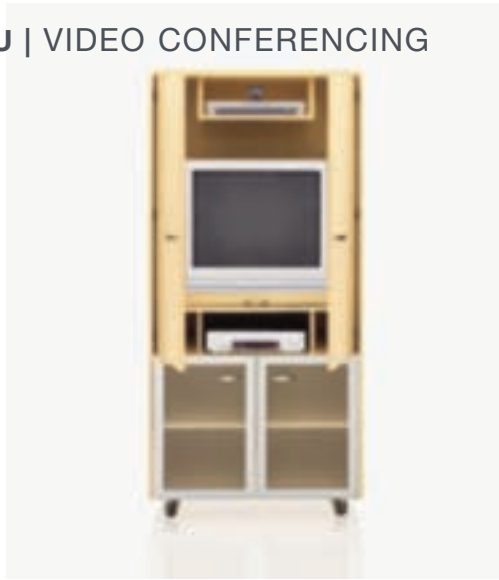

VIRTU | CONFERENCING

THE VERSO TABLE PROVIDES A SETTING THAT ALLOWS FOR VIDEO CONFERENCING, IN-PERSON PRESENTATIONS FROM THE OPTIMUM POSITION, AND SIT-DOWN MEETINGS. EACH OF THESE TYPICALLY REQUIRES DIFFERENT TABLES, OR AT LEAST DIFFERENT TABLE CONFIGURATIONS. THE VERSO TABLE IS UNIQUELY DESIGNED TO ALLOW FOR MULTI-FUNCTIONAL USE OF A CONFERENCE ROOM WITH THE SAME TABLE CONFIGURATION.

VIRTU | VIDEO CONFERENCING

VIRTU Media Cabinets facilitate video conferencing: large television monitors, video conferencing camera and microphone systems, DVD players, and projectors. A pull out shelf can make this equipment even more accessible. All levels of the cabinets provide cabling channels at the rear of each shelf, as well as access to wall connections. Pocket doors are available for convenient and dramatic opening, and complementary display and storage cabinets can be used to complete the setting.

FLIP CHART AVAILABLE ON SELECT MODELS

Four styles of Lecterns offer the presenter various media options. Notebook computers, paper notes, lighting, microphones, pens and pencils, a glass of water... everything for a presenter is accommodated. An optional power and data interface for presentation systems is concealed but easily accessed. The body of the lectern incorporates storage space and an optional sliding access door for a computer CPU to run presentations. VIRTU offers four styles of Visual Boards providing eraser board, pull-down screen, flip chart and tackboard options.