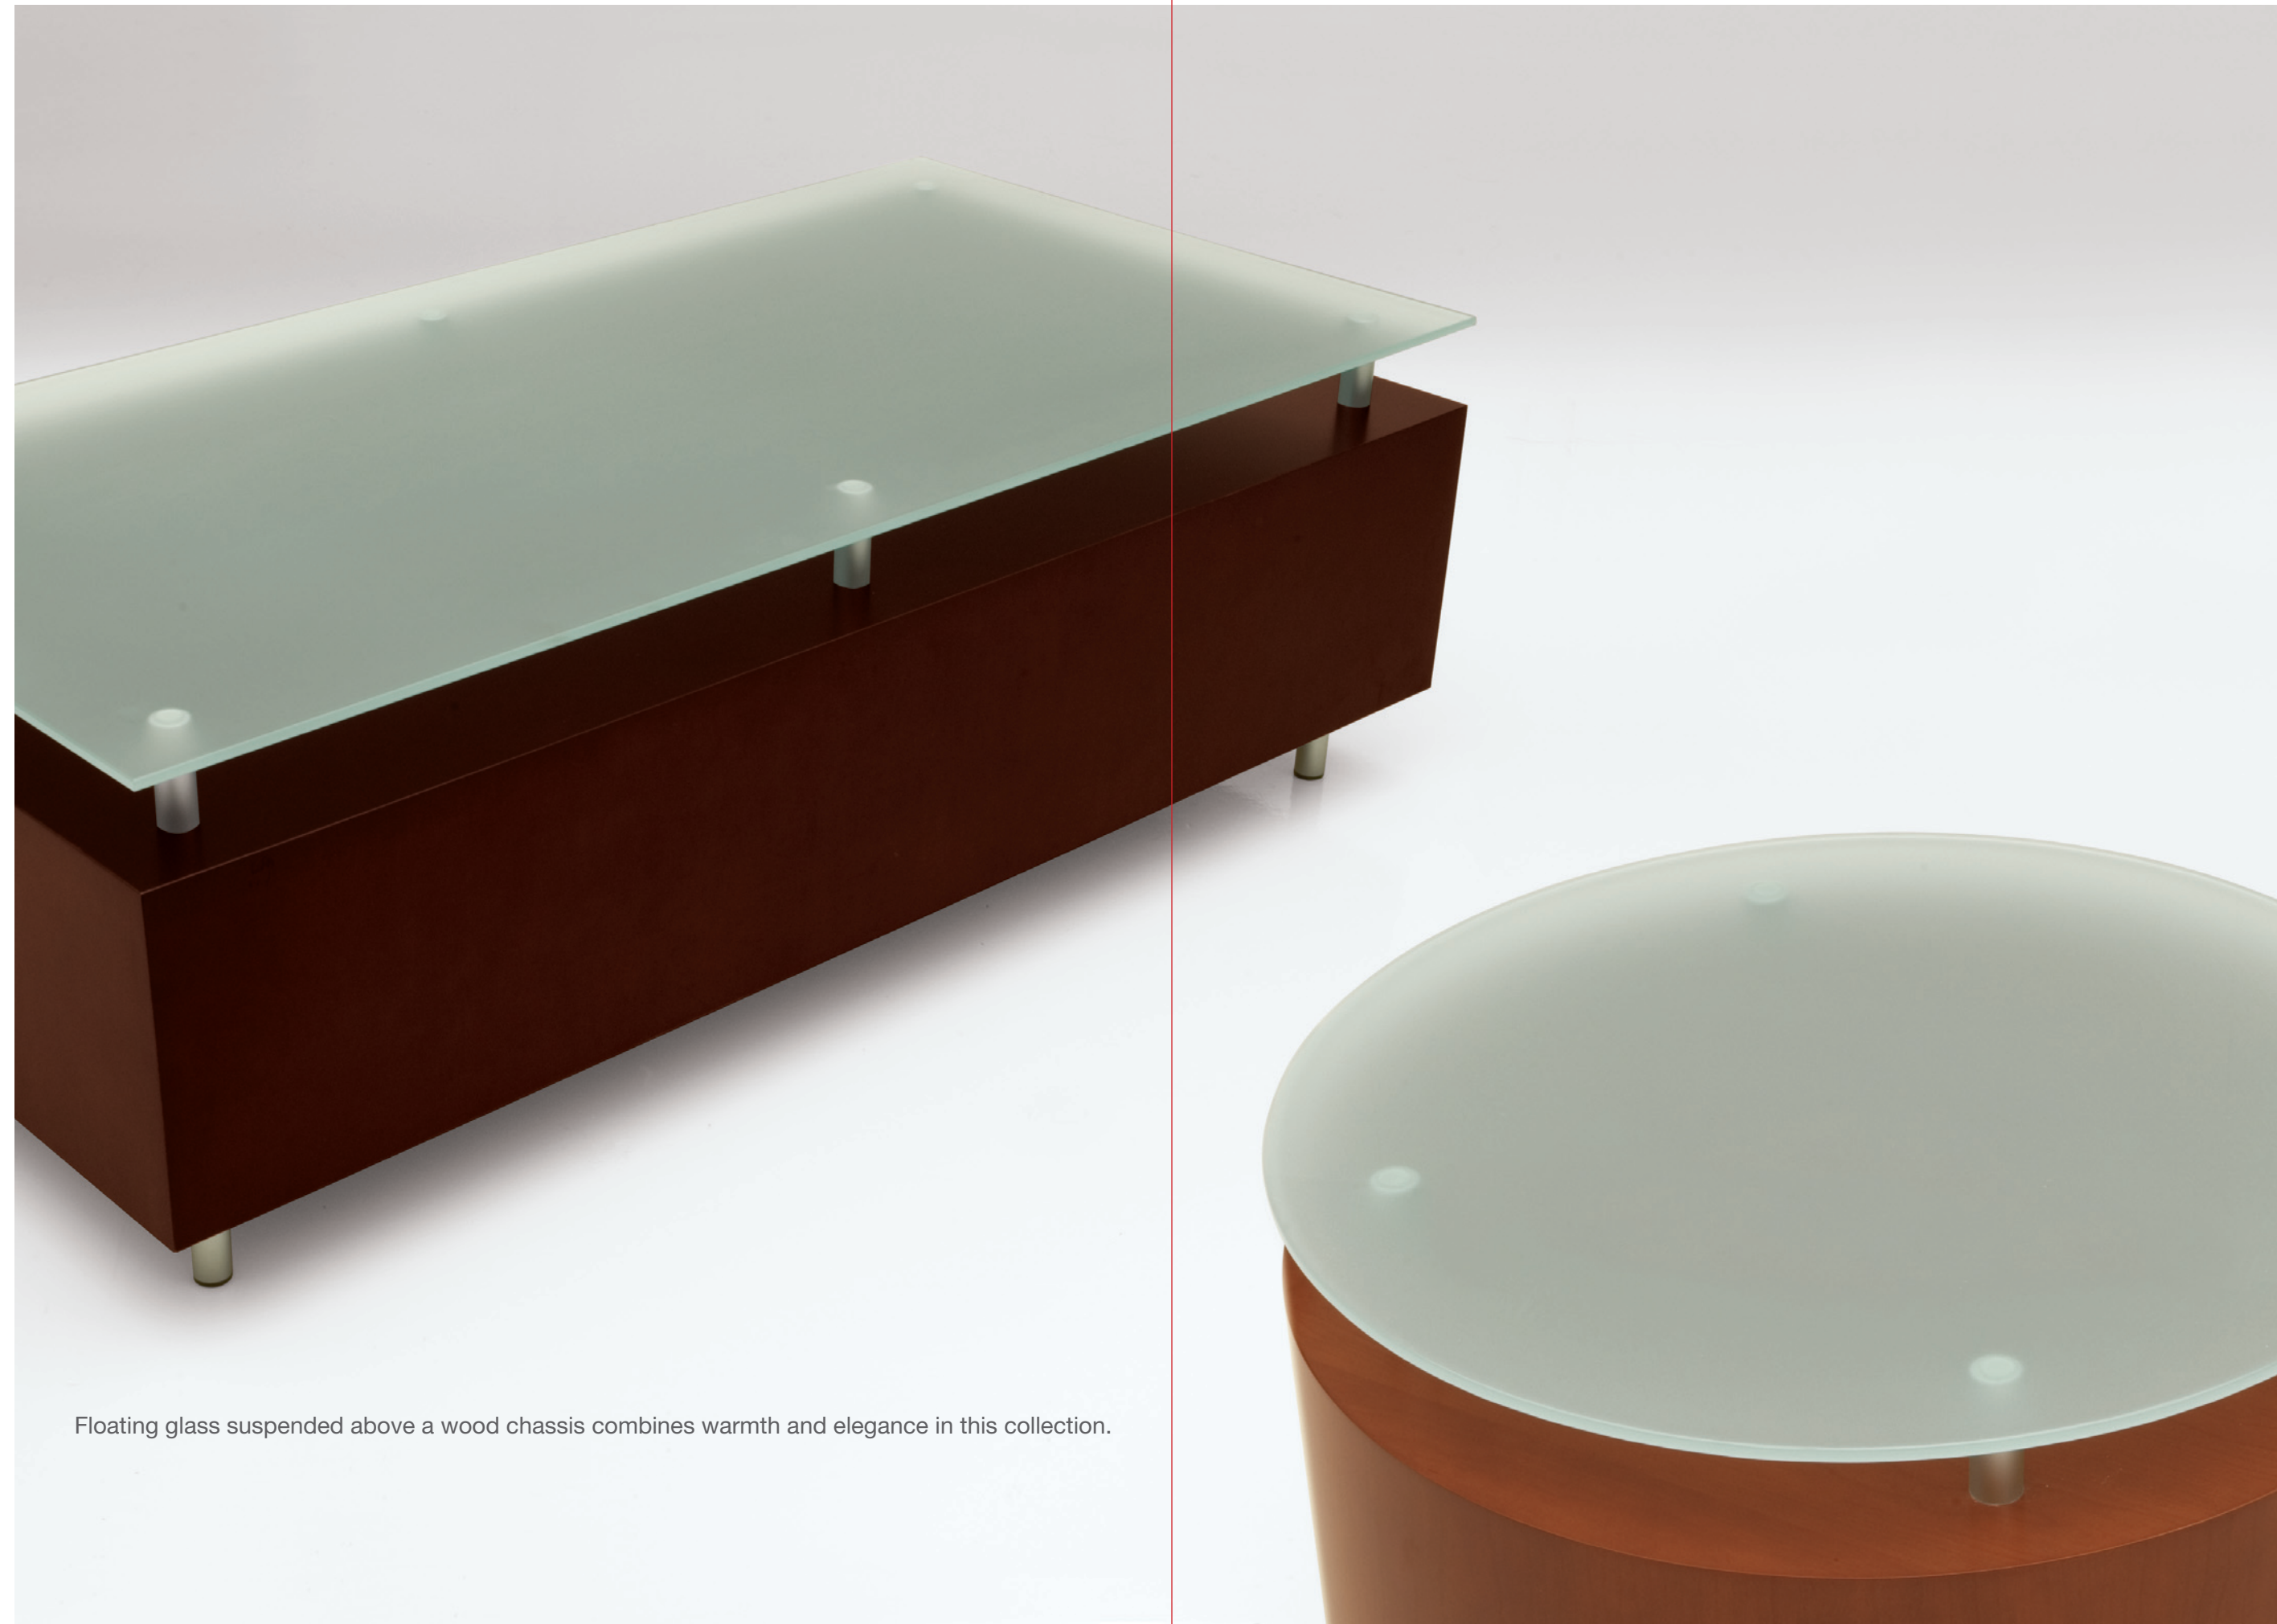

VIRTU TABLES

krug

VIR4-24-24-21-0

VIR4-36-36-16-0

VIR4-24D-16-1

VIR4-24-24-16-1

Please make an appointment to visit us at:  
 3401 Madison Street  
 Skokie, IL 60076  
 www.appliedergonomics.com

Call us  
 Tel: (847) 679-5148  
 (844) 859-9247  
 Fax: (847) 933-0018

Email the President directly  
 jmeltzer@appliedergonomics.com

Floating glass suspended above a wood chassis combines warmth and elegance in this collection.

Frosted glass top

Reverse diamond pattern

Laminate top