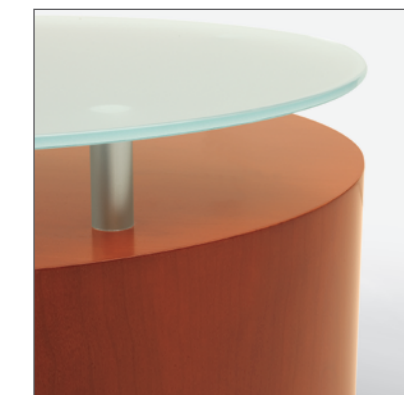

VIRTU TABLES

krug

VIR4-24-24-21-0

VIR4-36-36-16-0

VIR4-24D-16-1

VIR4-24-24-16-1

Please make an appointment to visit us at:  
 3401 Madison Street  
 Skokie, IL 60076  
 www.appliedergonomics.com

Call us  
 Tel: (847) 679-5148  
 (844) 859-9247  
 Fax: (847) 933-0018

Email the President directly  
 jmeltzer@appliedergonomics.com

Floating glass suspended above a wood chassis combines warmth and elegance in this collection.

Frosted glass top

Reverse diamond pattern

Laminate top