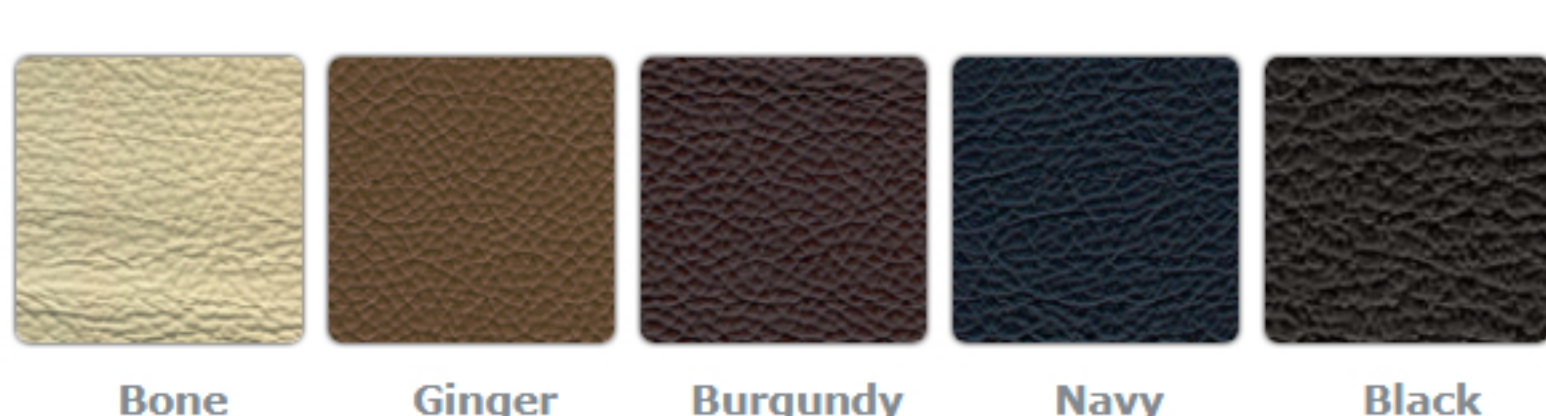

Madras - Premium Leather

Bone Ginger Burgundy Navy Black