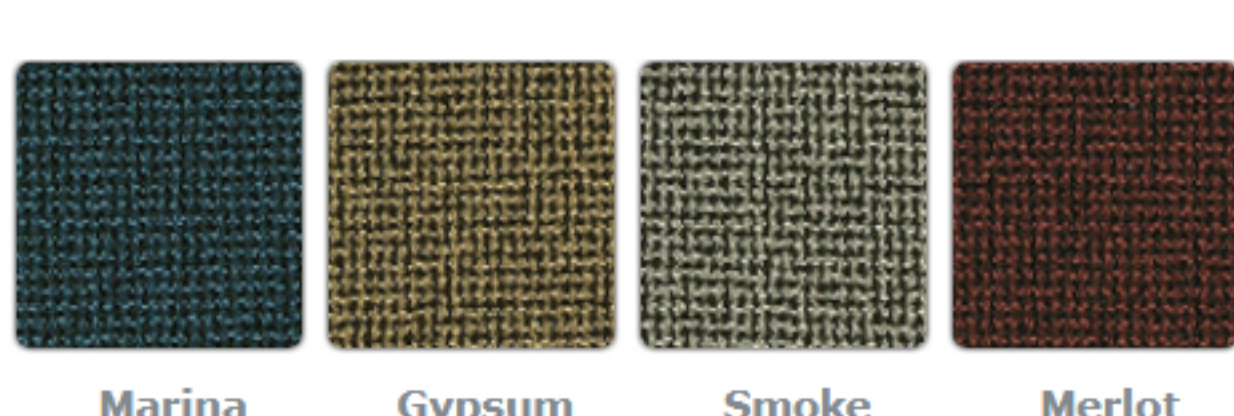

Metro (Woven Crypton)

Marina Gypsum Smoke Merlot