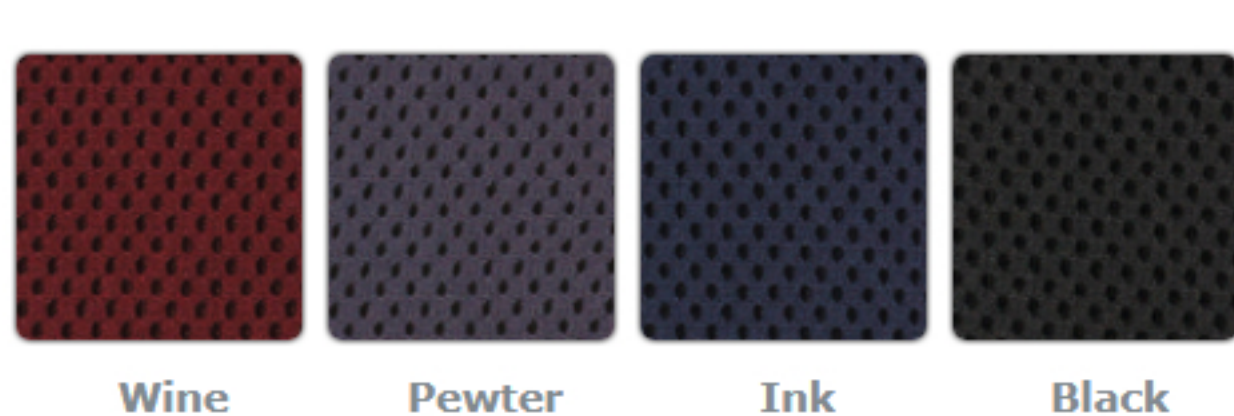

## Spacer

Wine Pewter Ink Black

## Top Shelf — Teknit

Mustard Tangerine Sage Cranberry Cherry Aqua Navy Graphite  
Charcoal

## Metro (Woven Crypton)

Marina Gypsum Smoke Merlot