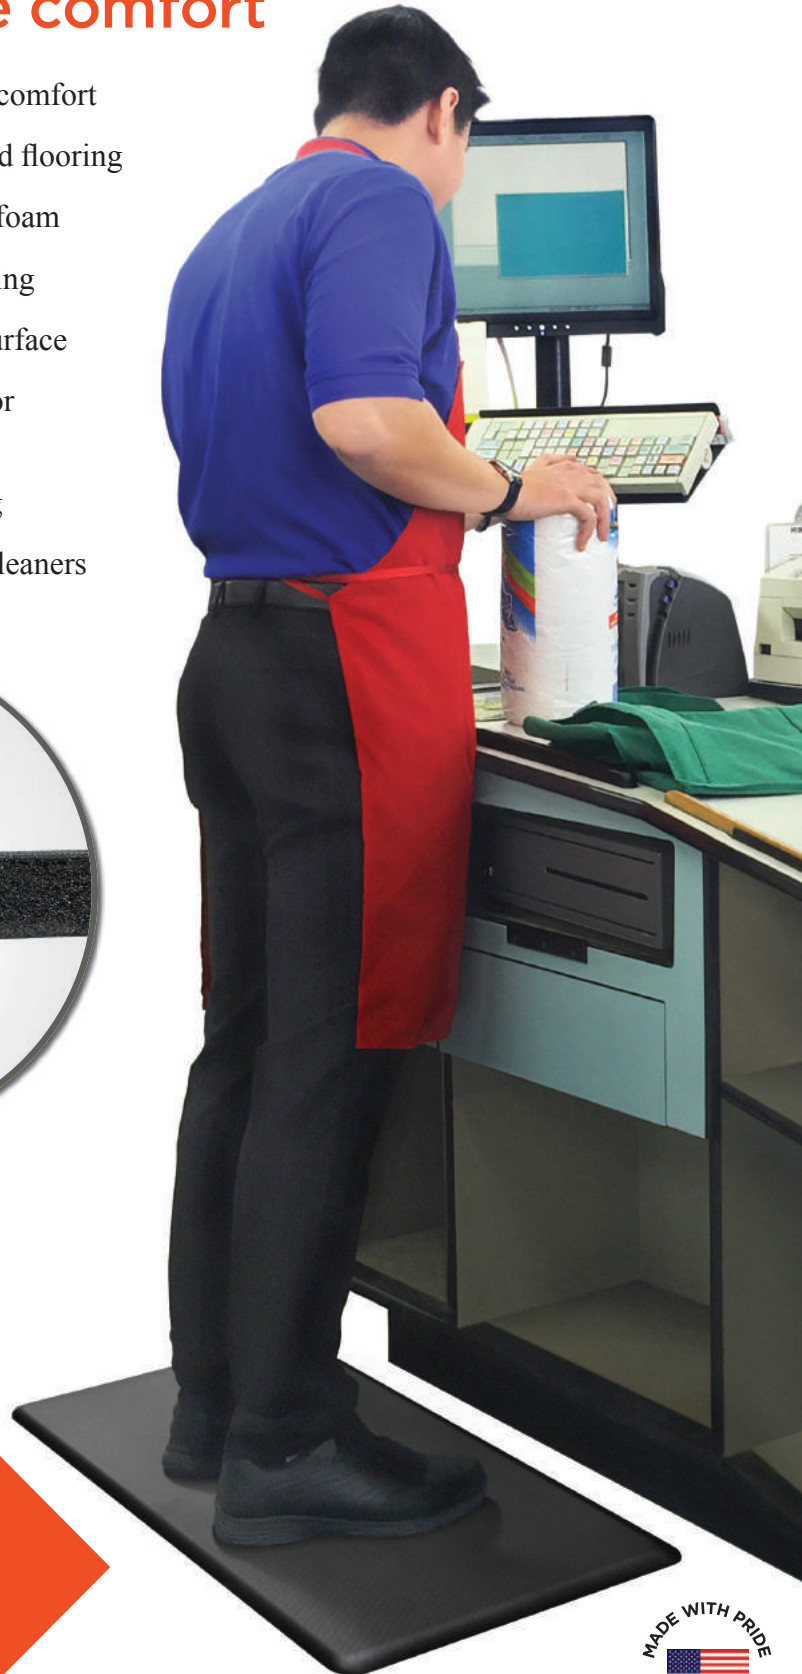

NewLife **Advantage**™

Energy-return
polyurethane
foam

ComfortCore™

COMMERCIAL ANTI-FATIGUE MAT

Heavy-duty, cost-effective comfort

- ▶ ComfortCore™ technology reduces back, knee & foot discomfort
- ▶ Absorbs the impact and shock caused by standing on hard flooring
- ▶ Constructed with proprietary eco-friendly, polyurethane foam
- ▶ Low-profile, beveled edges help prevent accidental tripping
- ▶ Heavy-duty, stain-resistant polyurethane with textured surface
- ▶ Non-skid bottom surface with antimicrobial properties for added protection
- ▶ Resists water absorption under standard use and cleaning
- ▶ Easy-to-clean with standard consumer and commercial cleaners
- ▶ 2-year warranty

5/8 INCH THICK

Energy-return foam
reduces pressure on
feet, legs, knees & back

Ideal for Retail, Commercial, Office and
Light Industrial Work Areas
DESIGNED FOR ALL-DAY STANDING

NewLife Advantage™

An affordable solution to hard floor discomfort!

THE OLD WAY

For years the only alternative for workers that need to stand on hard flooring has been cheap, hard rubber and vinyl mats.

They offer minimal cushioning, crack and curl causing tripping hazards, and some even absorb moisture and breed bacteria. Nevermind how bad they look!

NewLife Advantage. Construction

TOP SURFACE

- Stain-resistant polyurethane material
- Easy-to-clean
- Textured surface

COMFORT CORE

- 5/8" energy-return polyurethane foam
- Absorbs impact of standing
- Reduces discomfort & fatigue