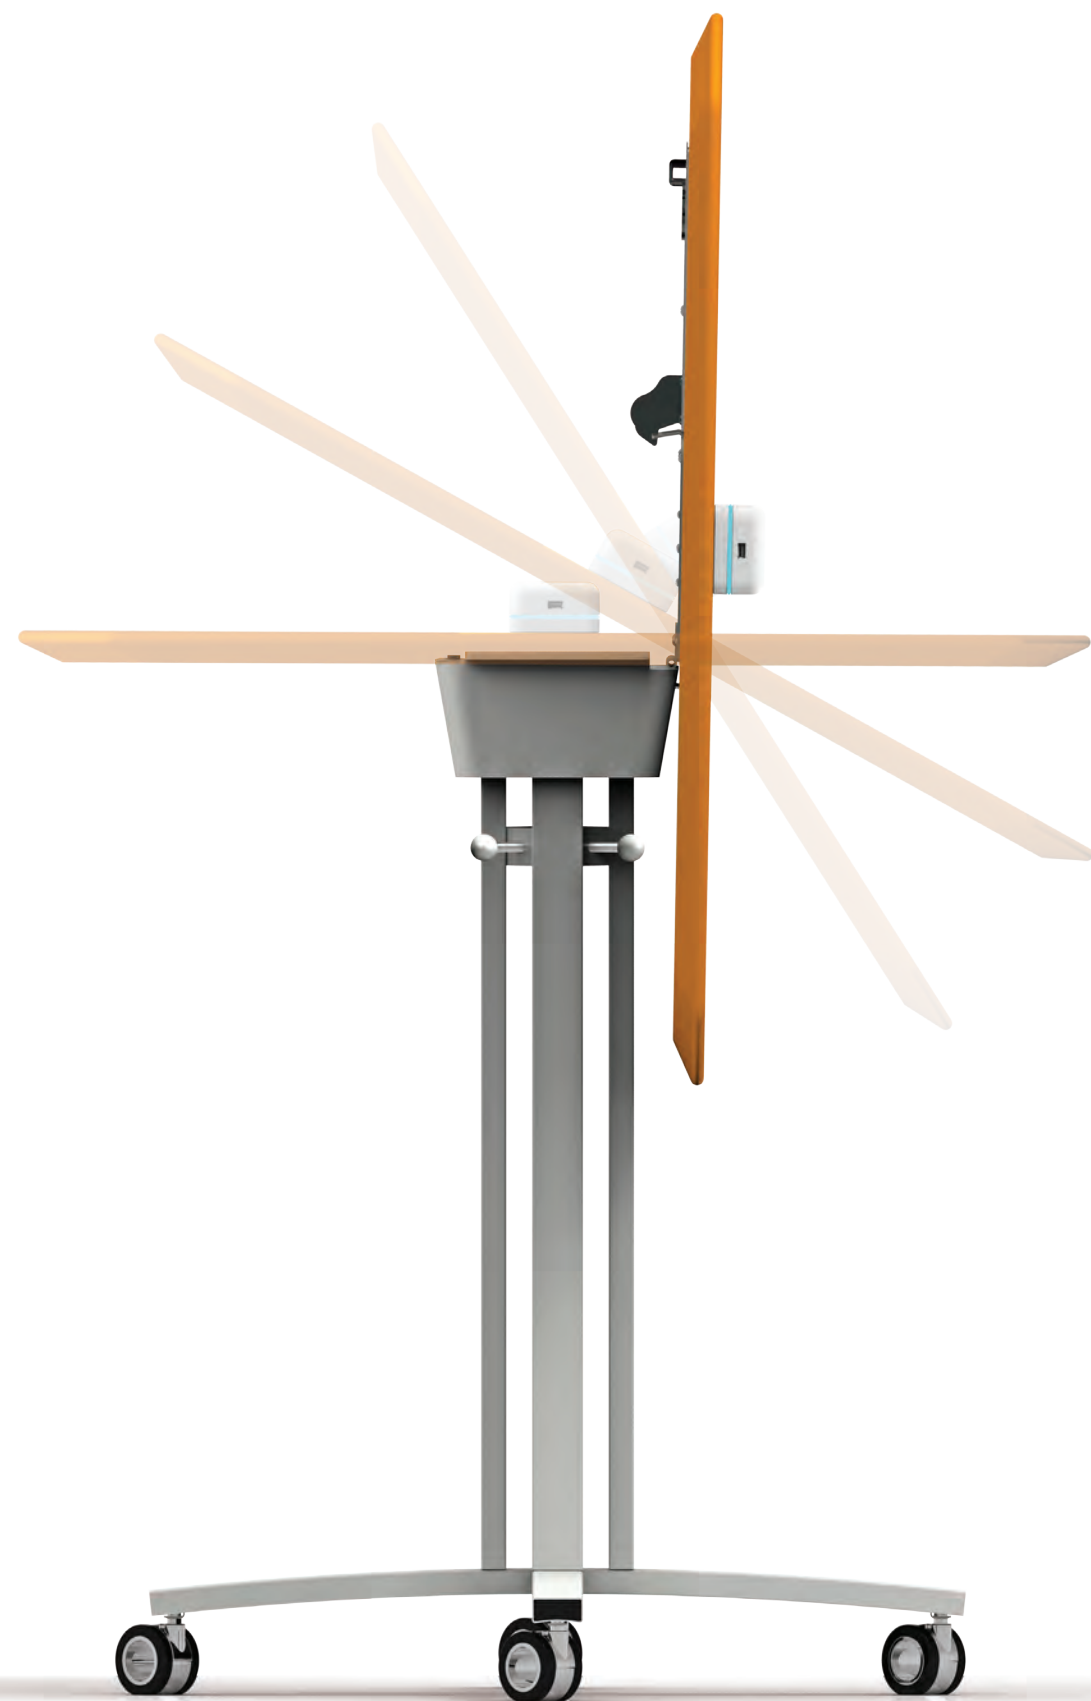

## RE-LOAD™

Reliable, re-chargeable USB power sources built right into a mobile table! No longer are you tethered to a cord, have unsightly trip hazards or need go to the expense of adding outlets to your facility. Over here, over there, wherever you need USB recharging, simply just move the table!

# dazzling details.

The **RE-LOAD** power/recharging unit features one USB port per side (four total) and is available in white, black and light grey. Charge or power any smart phone or tablet. When the battery needs to be exchanged, the glowing blue light becomes a glowing red light signifying it is time to replace the battery with a fresh recharged battery. The charger will cease to charge when glowing red.