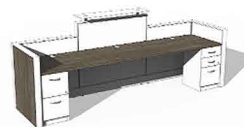

Cosmo Typical 23

Typical Size: 10' 6 1/4" x 3' 2 1/8"
Station Size: N/A