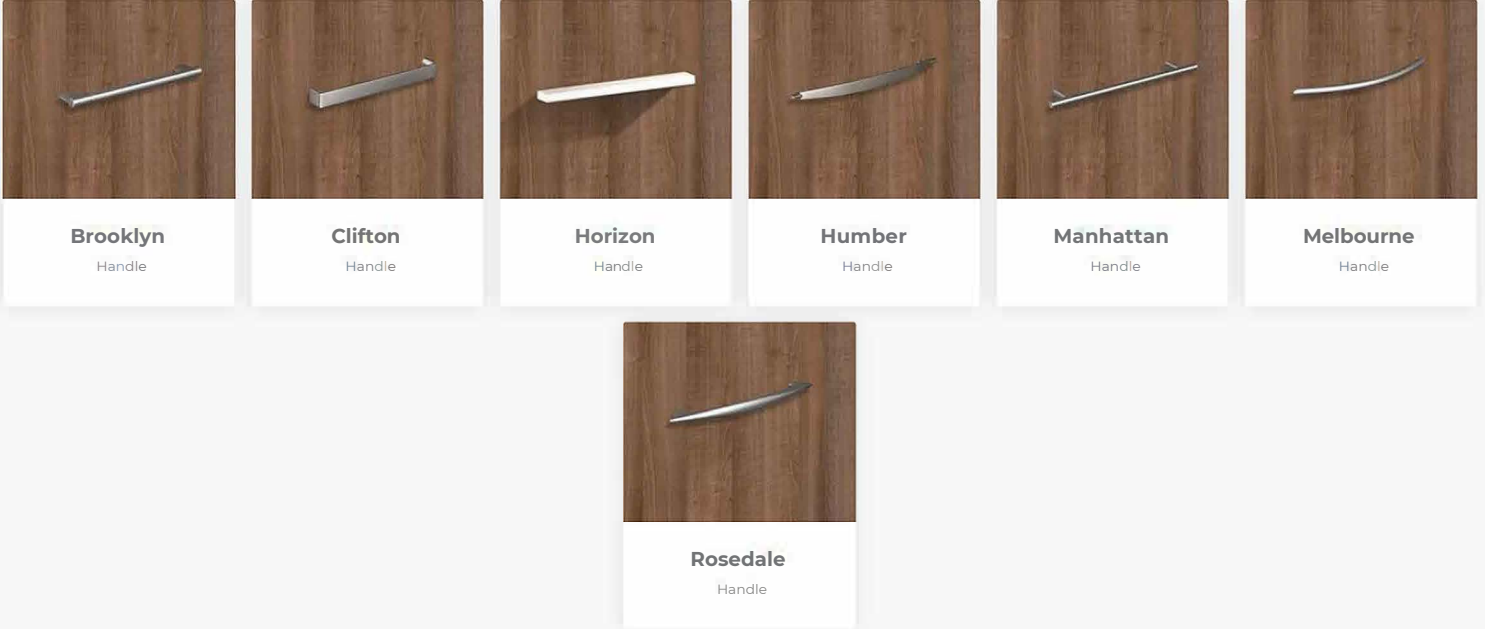

GRADE3

FINISHES

SCENEPRIVACYSCREEN

METALACCESSORIES

METALCOMPONENTS

HANDLES

GROMMET

PEDESTALCASTER