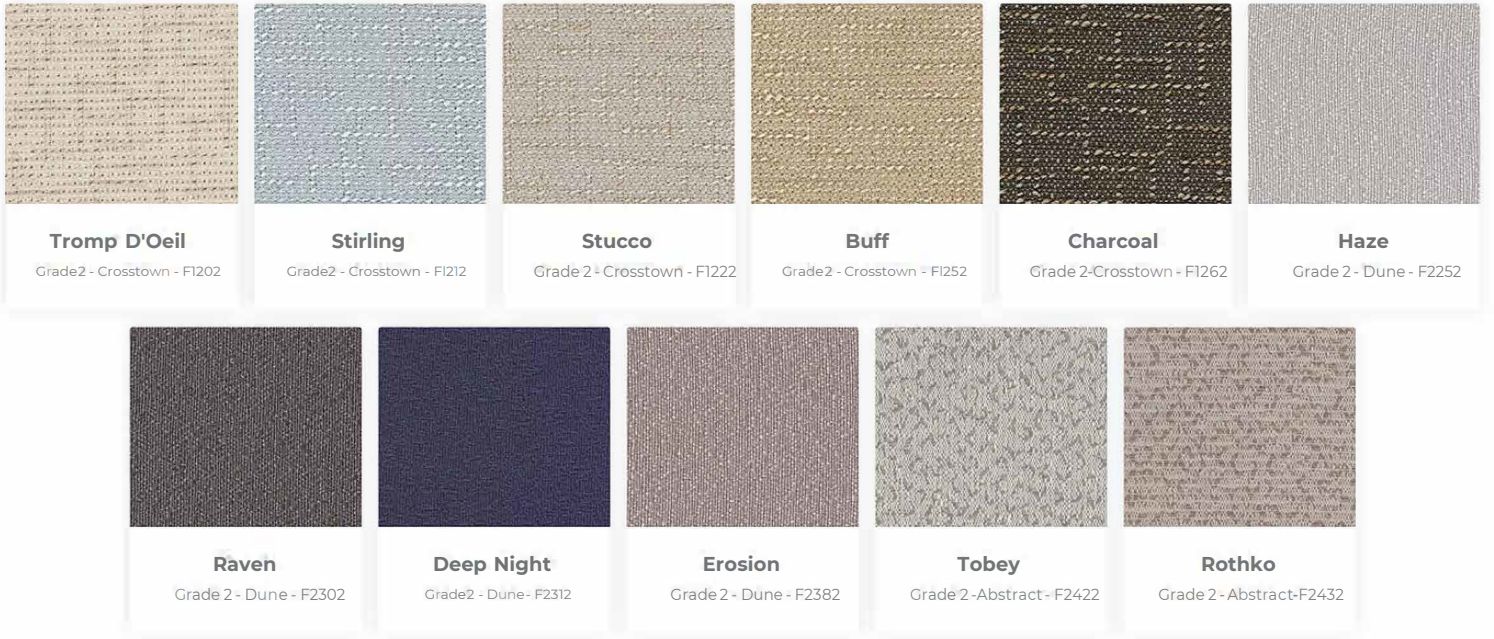

GRADE2

GRADE2-MOMENTUM