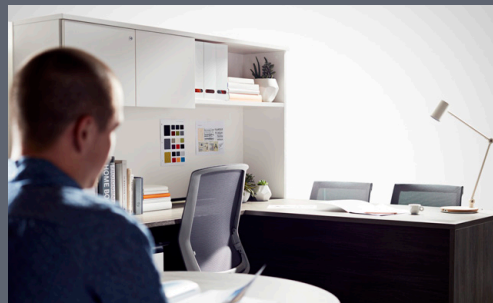

Please make an appointment to visit us at:
3401 Madison Street
Skokie, IL 60076
www.appliedergonomics.com

Call us: (847) 679-5148
Toll-free: (844) 859-9247
Fax: (847) 933-0018

Email the President directly
jmeltzer@appliedergonomics.com

tayco®