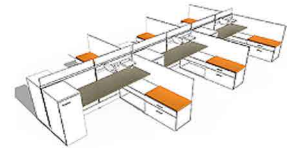

TYPICALS

Switch Typical 1

Typical Size: 16' 10" x 4' 2 3/4"
Station Size: 2' x 5'

Switch Typical 2

Typical Size: 20' 5" x 4' 2"
Station Size: 5' x 2'

Switch Typical 3

Typical Size: 22' 9" x 12' 2"
Station Size: 7' 6" x 6'

Switch Typical 4

Typical Size: 22' 9" x 12' 2"
Station Size: 7' 6" x 6'

Switch Typical 5

Typical Size: 16' 8" x 7' 2"
Station Size: 7' x 7'

Switch Typical 6

Typical Size: 12' 1" x 12' 2"
Station Size: 6' x 6'

Switch Typical 7

Typical Size: 18' 6 3/8" x 6' 2 3/8"
Station Size: 6' x 6'

Switch Typical 8

Typical Size: 24' 8" x 12' 2 3/4"
Station Size: 6' x 6'

Switch Typical 9

Typical Size: 10' 2 3/4" x 10' 2 3/4"
Station Size: 5' x 5'

Switch Typical 10

Typical Size: 24' 8" x 12' 2 3/4"
Station Size: 6' x 6'

Switch Typical 11

Typical Size: 20' x 10' 2"
Station Size: 5' x 5'

Switch Typical 12

Typical Size: 18' 6 3/8" x 6' 2 3/8"
Station Size: 6' 2 1/8" x 6' 2 3/8"