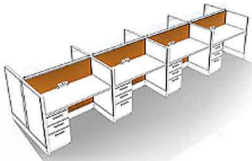

TYPICALS

Switch Typical 1

Typical Size: 16' 10" x 4' 2 3/4"
Station Size: 2' x 5'

Switch Typical 2

Typical Size: 20' 5" x 4' 2"
Station Size: 5' x 2'

Switch Typical 3

Typical Size: 22' 9" x 12' 2"
Station Size: 7' 6" x 6'

Switch Typical 4

Typical Size: 22' 9" x 12' 2"
Station Size: 7' 6" x 6'

Switch Typical 5

Typical Size: 16' 8" x 7' 2"
Station Size: 7' x 7'

Switch Typical 6

Typical Size: 12' 1" x 12' 2"
Station Size: 6' x 6'

Switch Typical 7

Typical Size: 18' 6 3/8" x 6' 2 3/8"
Station Size: 6' x 6'

Switch Typical 8

Typical Size: 24' 8" x 12' 2 3/4"
Station Size: 6' x 6'

Switch Typical 9

Typical Size: 10' 2 3/4" x 10' 2 3/4"
Station Size: 5' x 5'

Switch Typical 10

Typical Size: 24' 8" x 12' 2 3/4"
Station Size: 6' x 6'

Switch Typical 11

Typical Size: 20' x 10' 2"
Station Size: 5' x 5'

Switch Typical 12

Typical Size: 18' 6 3/8" x 6' 2 3/8"
Station Size: 6' 2 1/8" x 6' 2 3/8"