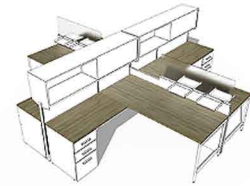

TYPICALS

Switch Typical 1

Typical Size: 16' 10" x 4' 2 3/4"
Station Size: 2' x 5'

Switch Typical 2

Typical Size: 20' 5" x 4' 2"
Station Size: 5' x 2'

Switch Typical 3

Typical Size: 22' 9" x 12' 2"
Station Size: 7' 6" x 6'

Switch Typical 4

Typical Size: 22' 9" x 12' 2"
Station Size: 7' 6" x 6'

Switch Typical 5

Typical Size: 16' 8" x 7' 2"
Station Size: 7' x 7'

Switch Typical 6

Typical Size: 12' 1" x 12' 2"
Station Size: 6' x 6'

Switch Typical 7

Typical Size: 18' 6 3/8" x 6' 2 3/8"
Station Size: 6' x 6'

Switch Typical 8

Typical Size: 24' 8" x 12' 2 3/4"
Station Size: 6' x 6'

Switch Typical 9

Typical Size: 10' 2 3/4" x 10' 2 3/4"
Station Size: 5' x 5'

Switch Typical 10

Typical Size: 24' 8" x 12' 2 3/4"
Station Size: 6' x 6'

Switch Typical 11

Typical Size: 20' x 10' 2"
Station Size: 5' x 5'

Switch Typical 12

Typical Size: 18' 6 3/8" x 6' 2 3/8"
Station Size: 6' 2 1/8" x 6' 2 3/8"