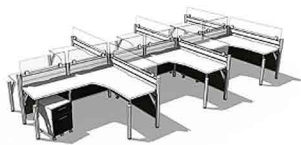

TYPICALS

Up - Typical 1

Typical Size: 18' 2 3/4" x 10' 2 3/4"
Station Size: 5' x 6'