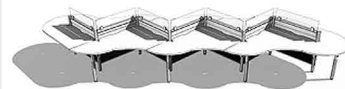

Up - Typical 4

Typical Size: 21' 4" x 6' 5 3/4"
Station Size: 3' 6" corner