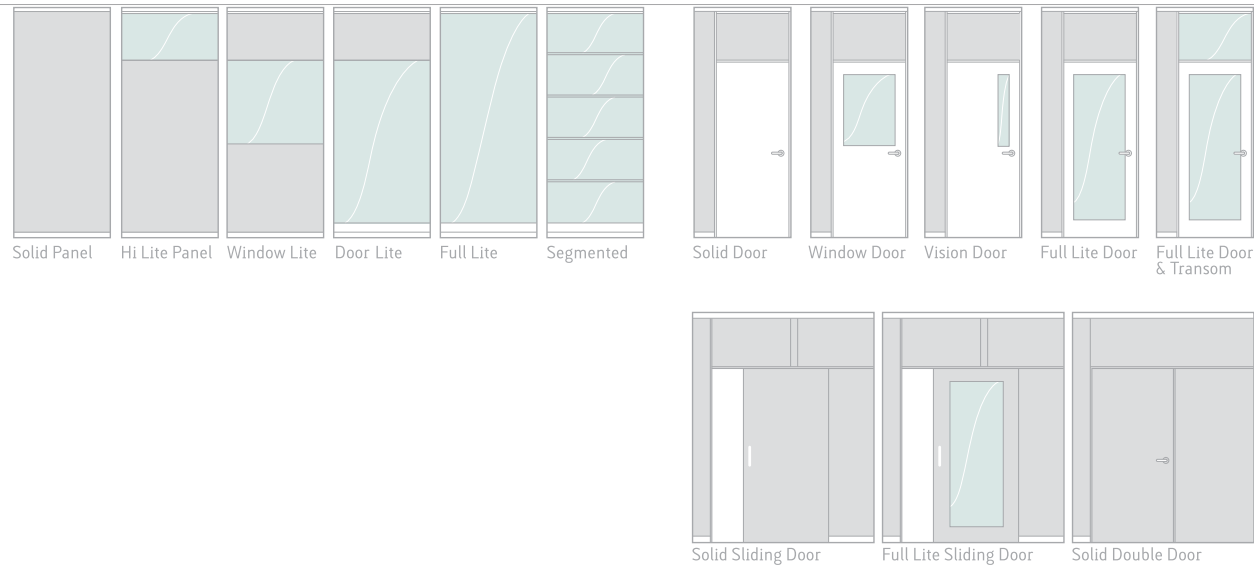

## Faster, more sustainable space division.

Imagine floor-to-ceiling walls engineered for sustainability. TrendWall pre-manufactured modules install without construction mess or waste, and can be rapidly reconfigured with reusable parts, fewer trades and no demolition. And with SCS Indoor Advantage Certification™ on all components, TrendWall helps address indoor air quality and contribute points for LEED projects.

SHOWN AT LEFT: TrendWall Glazed Panel Installation.

## Smarter, more configurable building options.

3 >

TrendWall offers flexible architectural planning, expanded capacity for utility and technical infrastructure, and integration with both building architecture and systems furniture. In addition, a broad palette of standard surface materials and finishes, plus the capacity for almost limitless custom and special materials, means TrendWall can achieve wall solutions that harmonize with, or accent, an existing interior plan. SHOWN AT RIGHT: TrendWall merges manufacturing and office environments to create a more connected workforce.

TrendWall Clear, a sleek floor-to-ceiling storefront solution that combines high-end aesthetics with practical features.

TrendWall Clear divides space by using a combination of aluminum framing elements, architectural inspired doors and 1/2" tempered glazing. The system accepts modular power and data, or can be hardwired in the field. It offers several unique architectural door options that truly differentiate it from other systems.