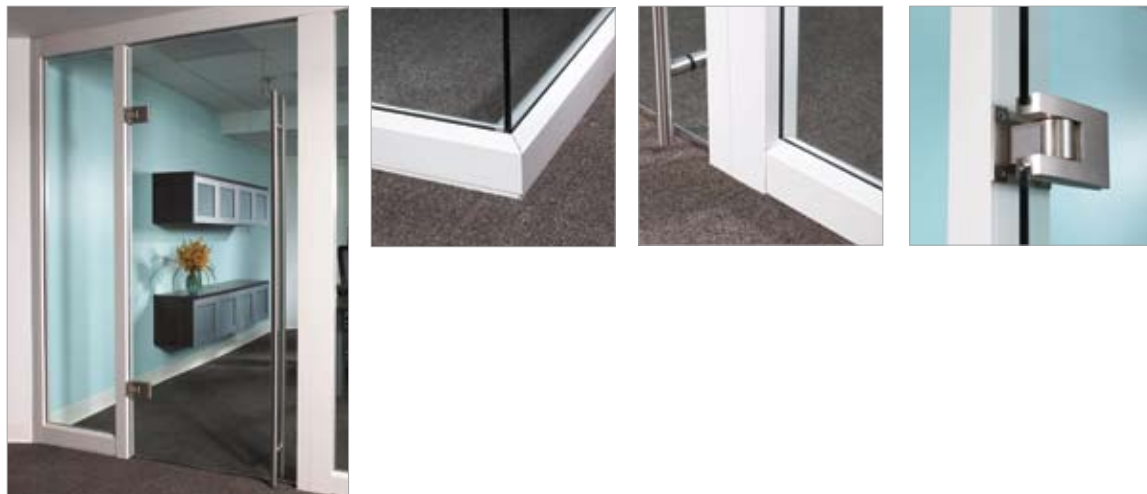

TrendWall Clear, a sleek floor-to-ceiling storefront solution that combines high-end aesthetics with practical features.

TrendWall Clear divides space by using a combination of aluminum framing elements, architectural inspired doors and 1/2" tempered glazing. The system accepts modular power and data, or can be hardwired in the field. It offers several unique architectural door options that truly differentiate it from other systems.

- Full-height Pivot Doors and Flush or Full Lite Sliding Doors.
- Exceptionally simple to install, with a unique, tool-free glass mounting detail.
- Simple, yet elegant, surface material selection.
- All extruded aluminum framing elements can be specified in either Satin Etch (brushed aluminum look), or one of Trendway's many powder coat finishes.
- All 1/2" tempered inserts are available in 3 distinct colors: Clear, Low Iron (colorless), or Frost.