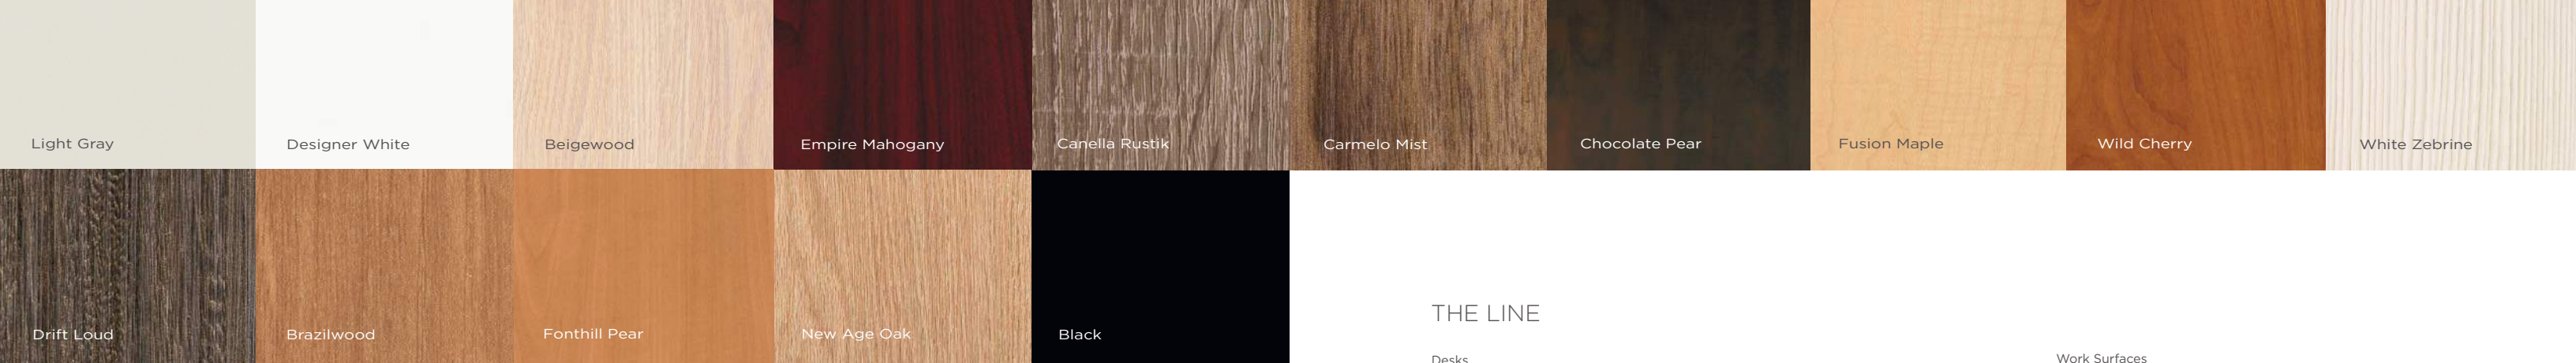

LAMINATES

TRIM COLORS

Sand	Stucco	Pebble	Platinum*
Light Gray	Gray	Charcoal	Designer White

*Available in Smooth finish only.

PULLS

POWER/DATA ACCESS

Available above or below worksurface. Grommets are optional on Trig worksurfaces.

THE LINE

Desks

Work Surfaces

Standard Leg

Shared Leg

Tables

Screens and Modesty Panels

Credenzas

Freestanding Storage

Bench Height Storage

Under Desk Support Storage

Stack Storage

Overhead Storage

Wardrobe Storage

Tower Storage

Combination Storage