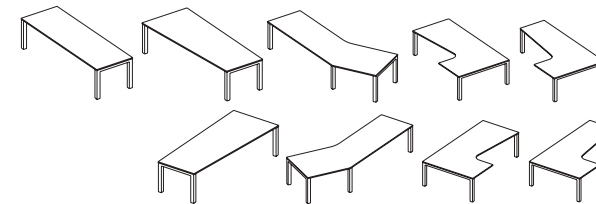

LAMINATES

TRIM COLORS

Sand	Stucco	Pebble	Platinum*
Light Gray	Gray	Charcoal	Designer White

*Available in Smooth finish only.

PULLS

POWER/DATA ACCESS

Available above or below worksurface. Grommets are optional on Trig worksurfaces.

THE LINE

Desks

Work Surfaces

Standard Leg

Shared Leg

Tables

Screens and Modesty Panels

Credenzas