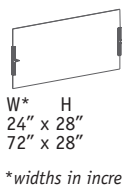

*widths in increments of 6"

Tables

D	W	H	D/W	H
36" x 72"		x 28 ³ / ₄ "	36"	x 28 ³ / ₄ "
42" x 72"		x 28 ³ / ₄ "	42"	x 28 ³ / ₄ "
48" x 72"		x 28 ³ / ₄ "	48"	x 28 ³ / ₄ "
48" x 96"		x 28 ³ / ₄ "		
48" x 120"		x 28 ³ / ₄ "		
48" x 144"		x 28 ³ / ₄ "		

Bench-Height Storage

D	W	H	D	W	H	D	W	H	D	W	H	D	W	H
20" x 75"		x 21"	20" x 60"		x 21"	20" x 45"		x 21"	20" x 45"		x 21"	20" x 30"		x 21"

Freestanding Storage

D	W	H	D	W	H	D	W	H
20" x 30"		x 26 ³ / ₄ "	20" x 15 ¹ / ₂ "		x 26 ³ / ₄ "	20" x 30"		x 26 ³ / ₄ "

Under Desk Support Storage

D	W	H	D	W	H	D	W	H
20" x 30"		x 27 ³ / ₄ "	20" x 15 ¹ / ₂ "		x 27 ³ / ₄ "	20" x 30"		x 27 ³ / ₄ "
24" x 30"		x 27 ³ / ₄ "	24" x 15 ¹ / ₂ "		x 27 ³ / ₄ "	24" x 30"		x 27 ³ / ₄ "
30" x 30"		x 27 ³ / ₄ "	30" x 15 ¹ / ₂ "		x 27 ³ / ₄ "	30" x 30"		x 27 ³ / ₄ "

Combination Storage

Tower Storage

Door Style Options

Desk Top Screens

Surface Mount Screens

Back Edge Mount Screens

Modesty

Screen/Modesty Combination