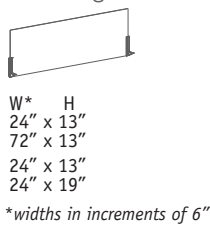

*widths in increments of 6"

Tables

D	W	H	D/W	H
36" x 72"		x 28 ³ / ₄ "	36"	x 28 ³ / ₄ "
42" x 72"		x 28 ³ / ₄ "	42"	x 28 ³ / ₄ "
48" x 72"		x 28 ³ / ₄ "	48"	x 28 ³ / ₄ "
48" x 96"		x 28 ³ / ₄ "		
48" x 120"		x 28 ³ / ₄ "		
48" x 144"		x 28 ³ / ₄ "		

Bench-Height Storage

D	W	H	D	W	H	D	W	H	D	W	H	D	W	H
20" x 75"		x 21"	20" x 60"		x 21"	20" x 45"		x 21"	20" x 45"		x 21"	20" x 30"		x 21"

Freestanding Storage

D	W	H	D	W	H	D	W	H
20" x 30"		x 26 ³ / ₄ "	20" x 15 ¹ / ₂ "		x 26 ³ / ₄ "	20" x 30"		x 26 ³ / ₄ "

Under Desk Support Storage

D	W	H	D	W	H	D	W	H
20" x 30"		x 27 ³ / ₄ "	20" x 15 ¹ / ₂ "		x 27 ³ / ₄ "	20" x 30"		x 27 ³ / ₄ "
24" x 30"		x 27 ³ / ₄ "	24" x 15 ¹ / ₂ "		x 27 ³ / ₄ "	24" x 30"		x 27 ³ / ₄ "
30" x 30"		x 27 ³ / ₄ "	30" x 15 ¹ / ₂ "		x 27 ³ / ₄ "	30" x 30"		x 27 ³ / ₄ "

Combination Storage

Tower Storage

Door Style Options

Desk Top Screens

Surface Mount Screens

Back Edge Mount Screens

Modesty

Screen/Modesty Combination