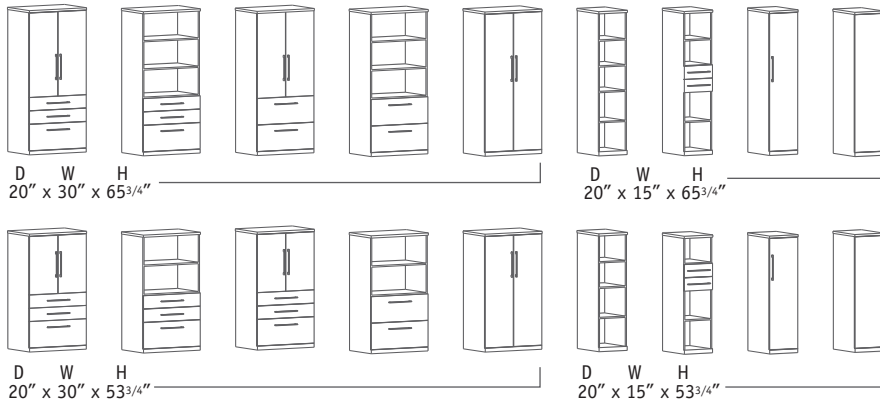

*widths in increments of 6"

Tables

D	W	H	D/W	H
36" x 72"		x 28 ³ / ₄ "	36"	x 28 ³ / ₄ "
42" x 72"		x 28 ³ / ₄ "	42"	x 28 ³ / ₄ "
48" x 72"		x 28 ³ / ₄ "	48"	x 28 ³ / ₄ "
48" x 96"		x 28 ³ / ₄ "		
48" x 120"		x 28 ³ / ₄ "		
48" x 144"		x 28 ³ / ₄ "		

Bench-Height Storage

D	W	H	D	W	H	D	W	H	D	W	H	D	W	H
20" x 75"		x 21"	20" x 60"		x 21"	20" x 45"		x 21"	20" x 45"		x 21"	20" x 30"		x 21"

Freestanding Storage

D	W	H	D	W	H	D	W	H
20" x 30"		x 26 ³ / ₄ "	20" x 15 ¹ / ₂ "		x 26 ³ / ₄ "	20" x 30"		x 26 ³ / ₄ "

Under Desk Support Storage

D	W	H	D	W	H	D	W	H
20" x 30"		x 27 ³ / ₄ "	20" x 15 ¹ / ₂ "		x 27 ³ / ₄ "	20" x 30"		x 27 ³ / ₄ "
24" x 30"		x 27 ³ / ₄ "	24" x 15 ¹ / ₂ "		x 27 ³ / ₄ "	24" x 30"		x 27 ³ / ₄ "
30" x 30"		x 27 ³ / ₄ "	30" x 15 ¹ / ₂ "		x 27 ³ / ₄ "	30" x 30"		x 27 ³ / ₄ "

Combination Storage

Tower Storage

Door Style Options

Desk Top Screens

Surface Mount Screens

Back Edge Mount Screens

Modesty

Screen/Modesty Combination