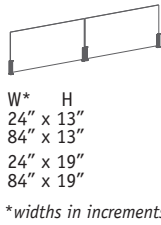

*widths in increments of 6"

Tables

D	W	H	D/W	H
36" x 72"		x 28 ³ / ₄ "	36"	x 28 ³ / ₄ "
42" x 72"		x 28 ³ / ₄ "	42"	x 28 ³ / ₄ "
48" x 72"		x 28 ³ / ₄ "	48"	x 28 ³ / ₄ "
48" x 96"		x 28 ³ / ₄ "		
48" x 120"		x 28 ³ / ₄ "		
48" x 144"		x 28 ³ / ₄ "		

Bench-Height Storage

D	W	H	D	W	H	D	W	H	D	W	H	D	W	H
20" x 75"		x 21"	20" x 60"		x 21"	20" x 45"		x 21"	20" x 45"		x 21"	20" x 30"		x 21"

Freestanding Storage

D	W	H	D	W	H	D	W	H
20" x 30"		x 26 ³ / ₄ "	20" x 15 ¹ / ₂ "		x 26 ³ / ₄ "	20" x 30"		x 26 ³ / ₄ "

Under Desk Support Storage

D	W	H	D	W	H	D	W	H
20" x 30"		x 27 ³ / ₄ "	20" x 15 ¹ / ₂ "		x 27 ³ / ₄ "	20" x 30"		x 27 ³ / ₄ "
24" x 30"		x 27 ³ / ₄ "	24" x 15 ¹ / ₂ "		x 27 ³ / ₄ "	24" x 30"		x 27 ³ / ₄ "
30" x 30"		x 27 ³ / ₄ "	30" x 15 ¹ / ₂ "		x 27 ³ / ₄ "	30" x 30"		x 27 ³ / ₄ "

Combination Storage

Tower Storage

Door Style Options

Desk Top Screens

Surface Mount Screens

Back Edge Mount Screens

Modesty

Screen/Modesty Combination