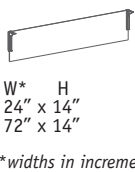

*widths in increments of 6"

Tables

D	W	H	D/W	H
36" x 72"		x 28 ³ / ₄ "	36"	x 28 ³ / ₄ "
42" x 72"		x 28 ³ / ₄ "	42"	x 28 ³ / ₄ "
48" x 72"		x 28 ³ / ₄ "	48"	x 28 ³ / ₄ "
48" x 96"		x 28 ³ / ₄ "		
48" x 120"		x 28 ³ / ₄ "		
48" x 144"		x 28 ³ / ₄ "		

Bench-Height Storage

D	W	H	D	W	H	D	W	H	D	W	H	D	W	H
20" x 75"		x 21"	20" x 60"		x 21"	20" x 45"		x 21"	20" x 45"		x 21"	20" x 30"		x 21"

Freestanding Storage

D	W	H	D	W	H	D	W	H
20" x 30"		x 26 ³ / ₄ "	20" x 15 ¹ / ₂ "		x 26 ³ / ₄ "	20" x 30"		x 26 ³ / ₄ "

Under Desk Support Storage

D	W	H	D	W	H	D	W	H
20" x 30"		x 27 ³ / ₄ "	20" x 15 ¹ / ₂ "		x 27 ³ / ₄ "	20" x 30"		x 27 ³ / ₄ "
24" x 30"		x 27 ³ / ₄ "	24" x 15 ¹ / ₂ "		x 27 ³ / ₄ "	24" x 30"		x 27 ³ / ₄ "
30" x 30"		x 27 ³ / ₄ "	30" x 15 ¹ / ₂ "		x 27 ³ / ₄ "	30" x 30"		x 27 ³ / ₄ "

Combination Storage

Tower Storage

Door Style Options

Desk Top Screens

Surface Mount Screens

Back Edge Mount Screens

Modesty

Screen/Modesty Combination