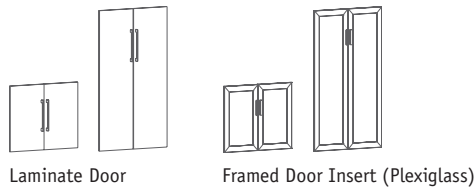

Bench-Height Storage

D	W	H	D	W	H	D	W	H	D	W	H	D	W	H
20" x 75"		x 21"	20" x 60"		x 21"	20" x 45"		x 21"	20" x 45"		x 21"	20" x 30"		x 21"

Freestanding Storage

D	W	H	D	W	H	D	W	H
20" x 30"		x 26 ³ / ₄ "	20" x 15 ¹ / ₂ "		x 26 ³ / ₄ "	20" x 30"		x 26 ³ / ₄ "

Under Desk Support Storage

D	W	H	D	W	H	D	W	H
20" x 30"		x 27 ³ / ₄ "	20" x 15 ¹ / ₂ "		x 27 ³ / ₄ "	20" x 30"		x 27 ³ / ₄ "
24" x 30"		x 27 ³ / ₄ "	24" x 15 ¹ / ₂ "		x 27 ³ / ₄ "	24" x 30"		x 27 ³ / ₄ "
30" x 30"		x 27 ³ / ₄ "	30" x 15 ¹ / ₂ "		x 27 ³ / ₄ "	30" x 30"		x 27 ³ / ₄ "

Combination Storage

Tower Storage

Door Style Options

Desk Top Screens

Surface Mount Screens

Back Edge Mount Screens

Modesty

Screen/Modesty Combination