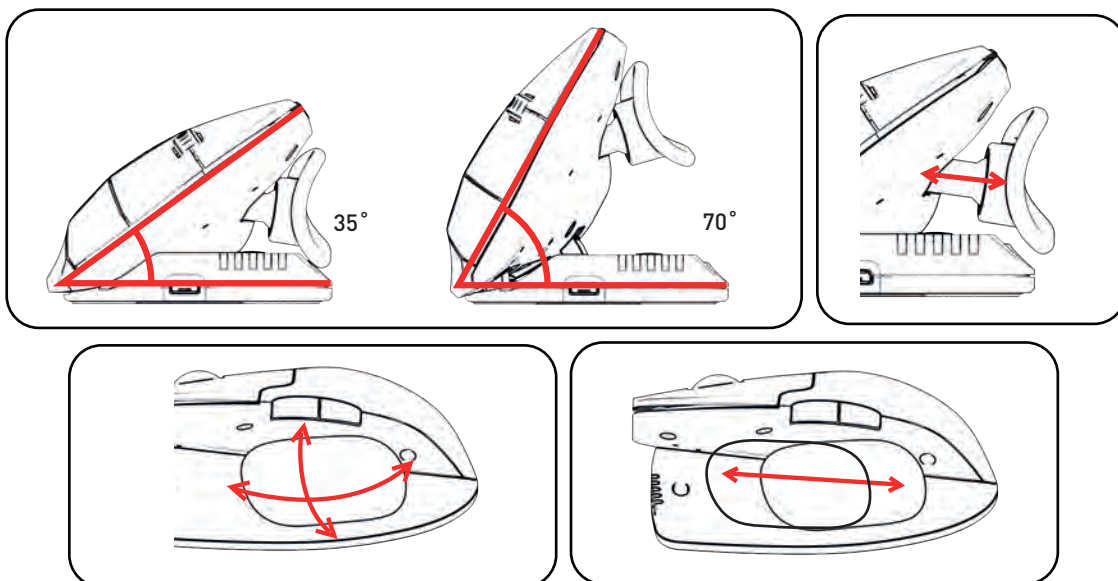

Ergonomics Evolved

Unimouse is the next step in ergonomic mousing. With four key adjustable features, Unimouse offers comfort and support regardless of your hand size.

Multidimensional Mousing

With its adjustable body tilt and articulating thumb support (ATS), Unimouse features four key points of articulation to offer an ergonomic experience that is unique to each individual user.

Our Story

For over 20 years Contour Design has been developing ergonomic mousing solutions that have helped to stop and prevent repetitive stress injuries such as Carpal Tunnel Syndrome and Tendonitis. From the PerFit Mouse to the Contour Mouse and now with the multi-dimensional Unimouse, Contour Design continues to evolve to provide the perfect balance for your hand.

Features

Technical specifications

Type	Hand and wrist posture corrective computer mouse
Ergonomic	Yes
Tilt angle	35 - 70 degrees
Tracking method	Optical motion sensor
Suitable for stationary workstation	Yes
Suitable for narrow work space	Yes
Suitable for laptop and compact keyboards	Yes
Suitable for wide keyboards with numeric keys	Yes
Cursor speed precision (dpi)	800,1000,1200,1400,1600,1800,2000,2200,2400,2800
Buttons/functions	7
Adjustable	Yes
Connection	Wireless / USB
Length	4.68"
Width	3.01"
Height	2.20"
Installation	Plug-and-Play
Driver needed	Available
Color	Black
Warranty	2 Year from date of purchase
Operating systems	PC and Mac