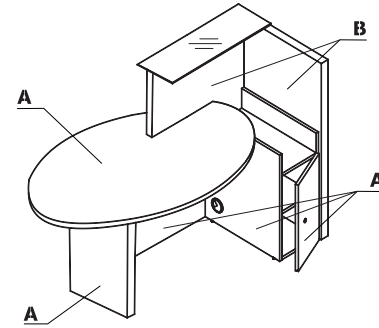

Colour combination - Ovo

Material	Colour	All elements															
		A - Body	B - Front														
MFC	67 - white pastel	✓															
	34 - chestnut		✓														
	64 - cocoa		✓