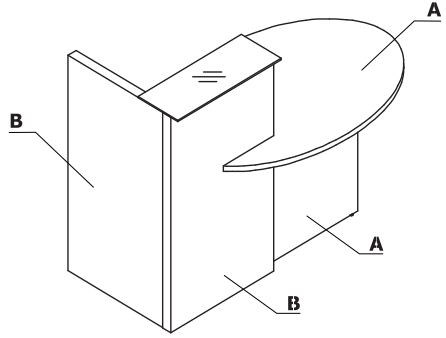

Colour combination - Ovo

Material	Colour	All elements															
		A - Body	B - Front														
MFC	67 - white pastel	✓															
	34 - chestnut		✓														
	64 - cocoa		✓