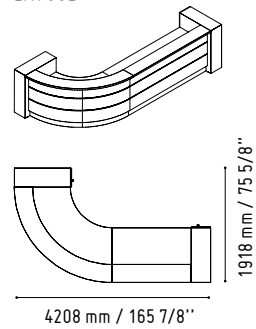

LAV60L

- 73 - HIGH GLOSS WHITE
- 67 - WHITE PASTEL