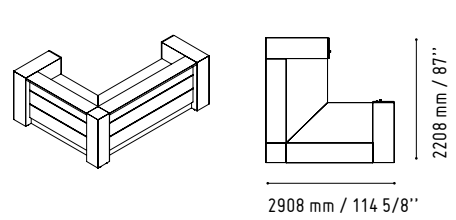

- 80 - HIGH GLOSS GREEN
- 73 - HIGH GLOSS WHITE
- 67 - WHITE PASTEL

- WHITE GLOSS

LAV17L