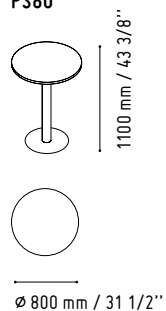

VALDE RECEPTION DESKS

.mdd

CAN11

360 mm / 14 1/8"

1105 mm / 43 1/2"

MM-PU

650 mm / 25 5/8"

650 mm / 25 5/8"

# VALDE

LAV96L		
920	36 1/4"	
454	17 7/8"	
1105	43 1/2"	

LAV95L		LAV76L	
920	36 1/4"	1666	65 5/8"
917	36 1/8"	917	36 1/8"
1105	43 1/2"	1105	43 1/2"

LAV01L		LAV02L	
1926	75 7/8"	2226	87 3/4"
937	36 7/8"	937	36 7/8"
1105	43 1/2"	1105	43 1/2"