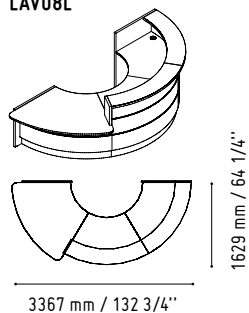

- WHITE GLOSS

LAV08L