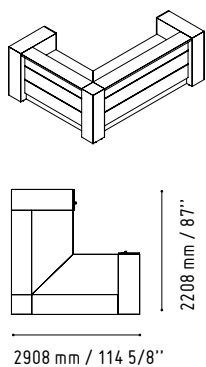

LAV17L

- 81 - HIGH GLOSS BURGUNDY
- 148 - HIGH GLOSS GREY
- 67 - WHITE PASTEL