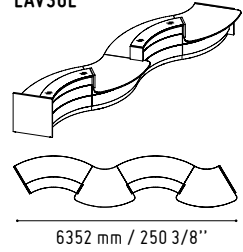

LAV36L

- 74 - HIGH GLOSS ORANGE
- 73 - HIGH GLOSS WHITE
- 67 - WHITE PASTEL