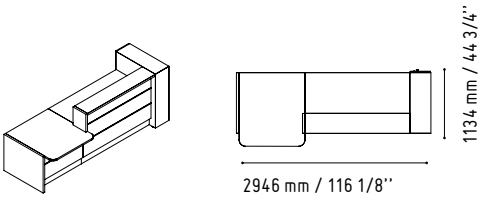

VALDE

LAV44

- 80 - HIGH GLOSS GREEN
- 73 - HIGH GLOSS WHITE
- 67 - WHITE PASTEL

- WHITE GLOSS

- 73 - HIGH GLOSS WHITE
- 67 - WHITE PASTEL

- 80 - HIGH GLOSS GREEN
- 67 - WHITE PASTEL