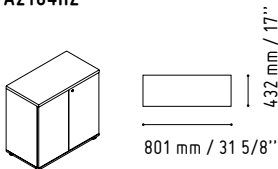

- 73 - HIGH GLOSS WHITE
- 67 - WHITE PASTEL

A2104HZ

- 80 - HIGH GLOSS GREEN
- 67 - WHITE PASTEL