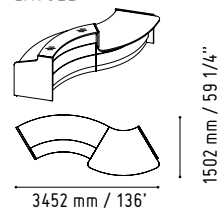

VALDE

- 74 - HIGH GLOSS ORANGE
- 73 - HIGH GLOSS WHITE
- 67 - WHITE PASTEL

- 73 - HIGH GLOSS WHITE
- 67 - WHITE PASTEL

LAV32L

- 80 - HIGH GLOSS GREEN
- 73 - HIGH GLOSS WHITE
- 67 - WHITE PASTEL