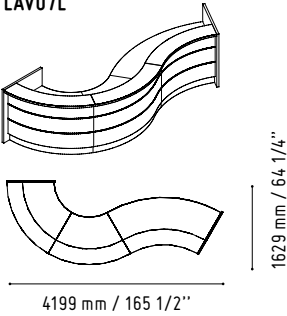

Due to a wide range of available elements the shape of the Valde reception desk can be configured in various forms — from a circle through an arch to angular and simple blocks. It allows to arrange even small reception rooms without any problems.

LAV07L