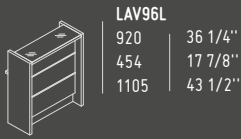

# VALDE

LAV96L		
920	36 1/4"	
454	17 7/8"	
1105	43 1/2"	

LAV95L		LAV76L	
920	36 1/4"	1666	65 5/8"
917	36 1/8"	917	36 1/8"
1105	43 1/2"	1105	43 1/2"

LAV01L		LAV02L	
1926	75 7/8"	2226	87 3/4"
937	36 7/8"	937	36 7/8"
1105	43 1/2"	1105	43 1/2"