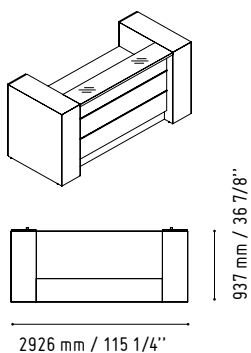

VALDE

LAV03L