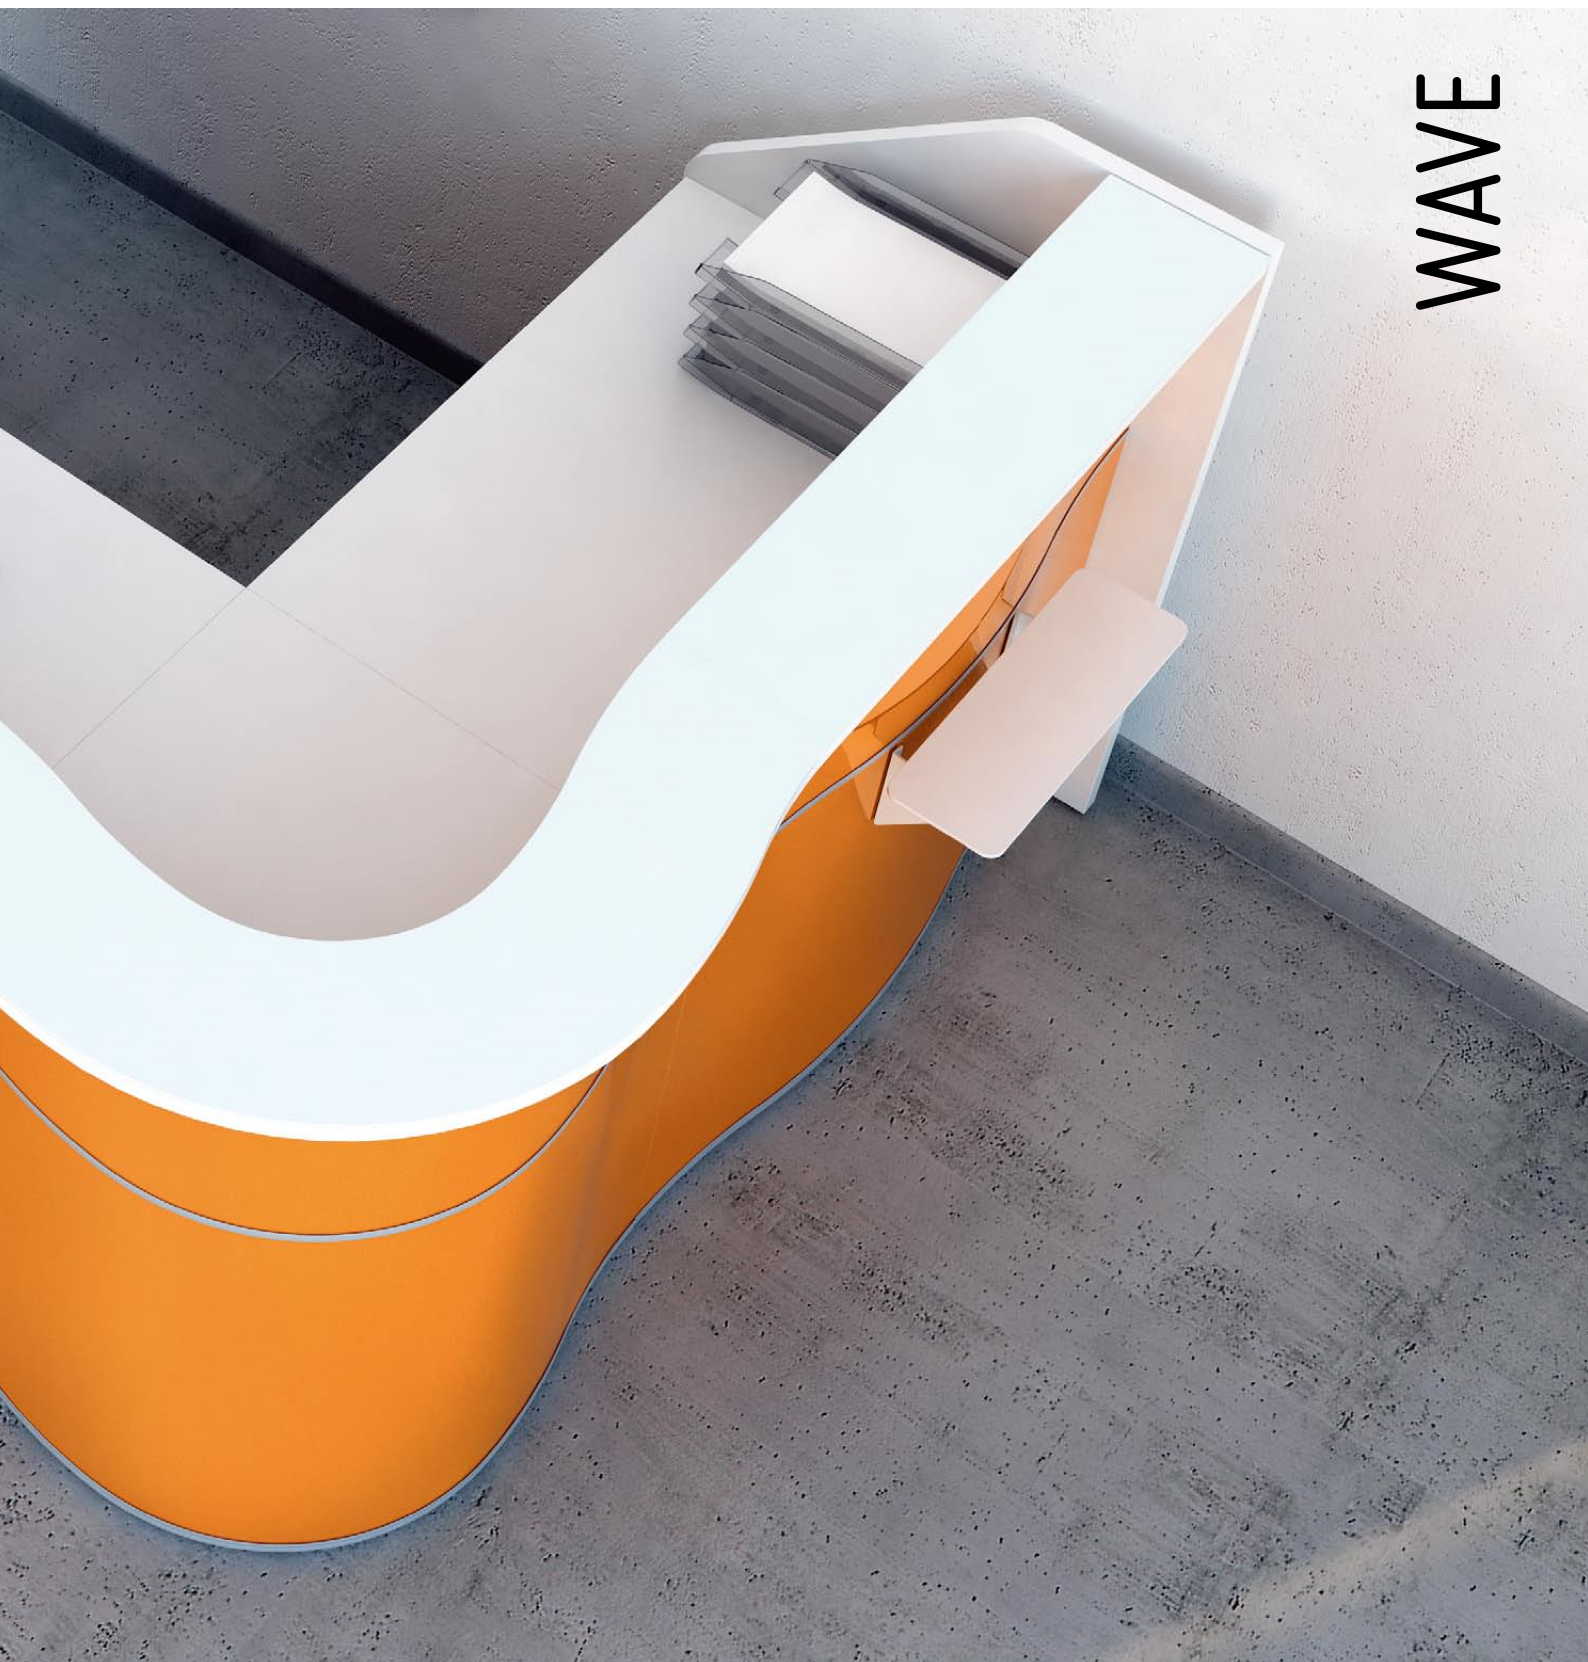

1019 mm / 40 1/8"

- 81 - HIGH GLOSS BURGUNDY
- 67 - WHITE PASTEL

The outstanding traits of the WAVE include its vibrant and live colors in an abundant variety of burgundy, white, green, orange. Individual spaces are colorfully defined since the Wave's ability to blend into any office space is unequivocal. A wide array of modular elements optimizes the flexibility of arrangements in all situations.

67 - WHITE PASTEL

mini WAVE

The wave reception was created with both enormous and compact office spaces in mind. This brilliant design synchronizes its functionality and esthetic properties.

# WAVE

LUV40P + 2xLUV09

1792 mm / 70 5/8"

2780 mm / 109 1/2"

74 - HIGH GLOSS  
ORANGE

67 - WHITE PASTEL