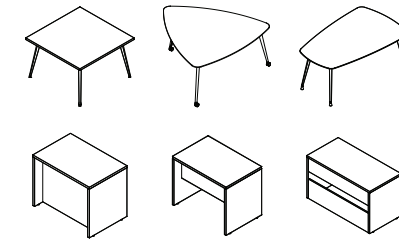

MATERIALS & FINISHES

Grade A Laminates

Paints

*Calibrate Height Adjustable Table Leg Finishes

Finish samples may be requested to assist with specification.
Please contact your AIS Representative.

EXPLORE THE OFFERING

Desk Shells & Day-to-Day Table Desks

Height Adjustable Table Bases

Stack-On Storage & Hutches

Screens

Run-offs & Returns

Floor Storage

Wall Mounted Storage

Visit ais-inc.com/calibrate to view the complete statement of line and learn more.