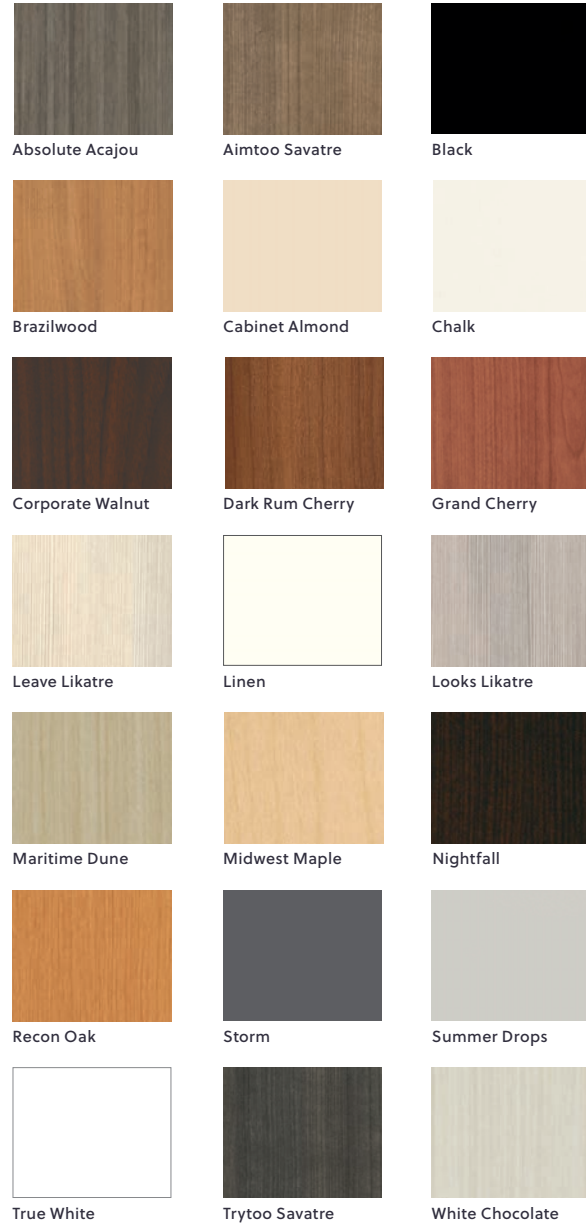

MATERIALS & FINISHES

Grade A Laminates