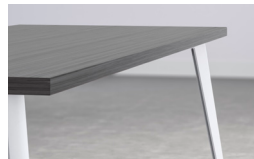

CALIBRATE® SERIES

Casegoods

AIS

INSPIRATION COMES EASILY

Whether for private office, open plan, collaborative spaces, formal or informal conferencing, Calibrate brings a modern office aesthetic to a broad range of settings. And it's flexible enough to be integrated with our entire portfolio of products. Regardless of application, you'll appreciate our finishes, helpful storage ideas and smart design details. Calibrate Series seamlessly blends with Oxygen Benching, Aloft Height Adjustable Benching, Matrix + Divi Systems.

2 MM Edge

L-Pull

Loop Pull

Reverse Knife Edge

Rectangular Pull

Bar Pull

Laminates

The Calibrate Series features a wide range of finishes—expanding your design possibilities and ensuring you can create just the space you need.