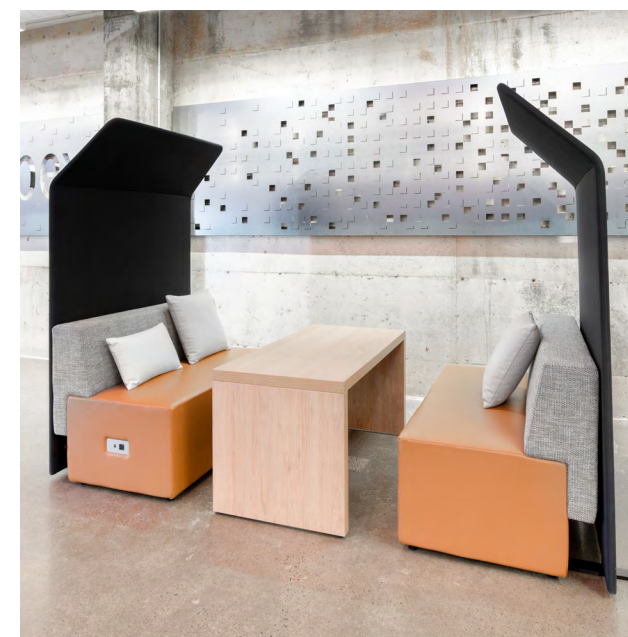

Downtown
Mediacom bistro table in Douglas Pine laminate.

Furniture
Blitz stools and Vortex office chair.

Café Area

Bistro-height tables fit perfectly into collaborative areas for spontaneous encounters or even in a cafeteria for a coffee break.

Downtown
Bistro tables in White laminate with recessed multi-outlet.
Furniture
Crema stools.

The fabric upholstered tables provide the bench with a continuity aspect and can also be equipped with a laminate surface. An optional multi-outlet module is available with a duplex outlet and two USB charging ports for benches and upholstered tables.

Benches with backrests and upholstered table with laminated top.

The mobile white marker board is an essential tool for collaborative meetings and brainstorming sessions and can also be used to divide the space.

Mobile white marker board.

Privacy screens are available vertical, angled-top or with a shelf. Usually placed behind a seating unit, the fabric upholstered screens offer different degrees of privacy thanks to the three available heights.