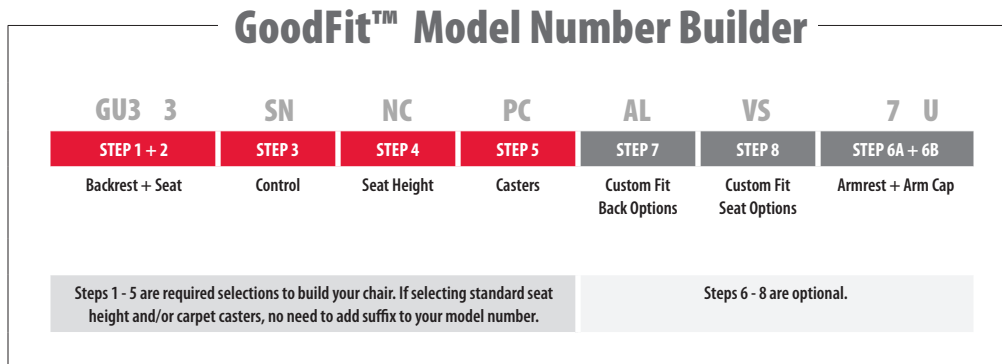

Model	Standard Sitmatic Fabrics					Graded-In Mill Fabrics							
	Cat 2	Cat 3 COM	Cat 4	Cat 5	Cat 6 Leather	M1	M2	M3	M4	M5	M6	M7	M8
GU12 SN	585.	615.	635.	750.	850.	615.	645.	670.	710.	750.	780.	820.	950.
GU13 SN	630.	660.	680.	795.	895.	660.	700.	730.	780.	830.	870.	920.	1080.
GU22 SN	620.	650.	670.	790.	890.	650.	680.	705.	745.	785.	815.	855.	985.
GU23 SN	665.	695.	715.	835.	935.	695.	735.	765.	815.	865.	905.	955.	1115.
GU32 SN	655.	710.	745.	950.	1125.	710.	755.	795.	855.	915.	960.	1020.	1210.
GU33 SN	700.	755.	790.	995.	1170.	755.	810.	855.	925.	995.	1050.	1120.	1340.
GU34 SN	1120.	1265.	1360.	1910.	2385.	1265.	1355.	1430.	1550.	1670.	1760.	1880.	2255.
GU44 SY	1425.	1575.	1675.	2255.	2760.	1575.	1695.	1795.	1955.	2115.	2235.	2395.	2895.
GM32 SN	665.	680.	690.	750.	800.	680.	695.	710.	730.	750.	765.	785.	850.
GM33 SN	700.	755.	790.	995.	1170.	755.	810.	855.	925.	995.	1050.	1120.	1340.
GM34 SN	1130.	1235.	1305.	1710.	2060.	1235.	1295.	1345.	1425.	1505.	1565.	1645.	1895.

Popular Models

Task Stool	Small Scale	Standard Scale	Big & Tall	Standard Scale Mesh
GU12 OTTK	GU22 SE 7X	GU33 SN 7F	GU44 SY 7F	GM33 SN 7F
(QT1) Low Back, (2) Smaller Seat, (OT) OneTouch Control, (TK) Tall Stool Kit w/ Adjustable Footring, Armless	(QT2) Mid Back, (2) Smaller Seat, (SE) SyncErgo Control, (7) Height & Width Adjustable Arms, (X) Fully Adjustable Arm Caps	(QT3) High Back, (3) Standard Seat, (SN) Sync Control, (7) Height & Width Adjustable Arms, (F) Flat Urethane Caps	(QT4) High & Wide Back, (4) Largest Seat, (SY) Advanced Synchron Control, (7) Height & Width Adjustable Arms, (F) Flat Urethane Caps	(QM3) Mesh Back, (3) Standard Seat, (SN) Sync Control, (7) Height & Width Adjustable Arms, (F) Flat Urethane Caps
Starting at $820 (Upholstered in Category 2)	Starting at $830 (Upholstered in Category 2)	Starting at $835 (Upholstered in Category 2)	Starting at $1,560 (Upholstered in Category 2)	Starting at $835 (Upholstered in Category 2)