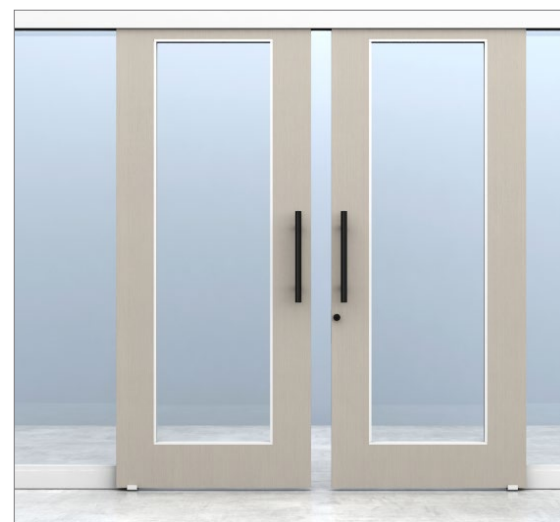


Volo[®]

Double Sliding Doors

Trendway >

NEW Volo Double Sliding Doors

Now offered as standard selections for Volo, our double sliding doors offer plenty of options to create the design inspiration that's right for you.

A wide array of options for pulls, finishes and style are now standard. Everything you want, delivered right on time.

Volo Aluminum Framed Double Sliding Door with 18" Black Post Pull and Oiled Bronze Mortise Lock

Volo Flush Veneer Wood Double Sliding Door with 72" Satin Chrome Ladder Pull

Volo Framed HPL Wood Double Sliding Door with 18" Black Post Pull and Oiled Bronze Mortise Lock

Volo Framed Veneer Wood Double Sliding Door with 36" Satin Chrome Post Pull and Mortise Lock

Volo Flush HPL Wood Double Sliding Door with 18" Black Post Pull and Oiled Bronze Mortise Lock

Volo Flush HPL Wood Double Sliding Door with 36" Black Post Pull and Oiled Bronze Mortise Lock

Trendway >

Please make an appointment to visit us at:
3401 Madison Street
Skokie, IL 60076
www.appliedergonomics.com