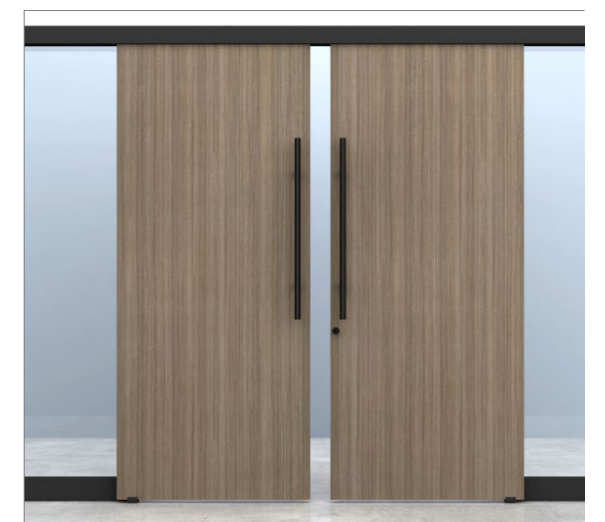

A wide array of options for pulls, finishes and style are now standard. Everything you want, delivered right on time.

Volo Aluminum Framed Double Sliding Door with 18" Black Post Pull and Oiled Bronze Mortise Lock

Volo Flush Veneer Wood Double Sliding Door with 72" Satin Chrome Ladder Pull

Volo Framed HPL Wood Double Sliding Door with 18" Black Post Pull and Oiled Bronze Mortise Lock

Volo Framed Veneer Wood Double Sliding Door with 36" Satin Chrome Post Pull and Mortise Lock

Volo Flush HPL Wood Double Sliding Door with 18" Black Post Pull and Oiled Bronze Mortise Lock

Volo Flush HPL Wood Double Sliding Door with 36" Black Post Pull and Oiled Bronze Mortise Lock

Trendway >

Please make an appointment to visit us at:
3401 Madison Street
Skokie, IL 60076
www.appliedergonomics.com