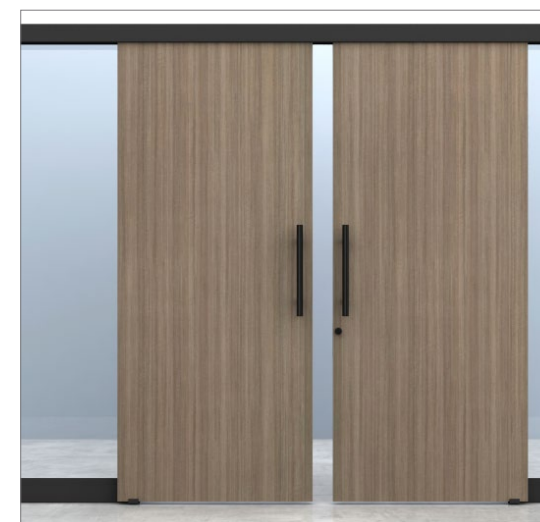


Volo[®]

Double Sliding Doors

Trendway >

NEW Volo Double Sliding Doors

Now offered as standard selections for Volo, our double sliding doors offer plenty of options to create the design inspiration that's right for you.

A wide array of options for pulls, finishes and style are now standard. Everything you want, delivered right on time.

Volo Aluminum Framed Double Sliding Door with 18" Black Post Pull and Oiled Bronze Mortise Lock

Volo Flush Veneer Wood Double Sliding Door with 72" Satin Chrome Ladder Pull

Volo Framed HPL Wood Double Sliding Door with 18" Black Post Pull and Oiled Bronze Mortise Lock

Volo Framed Veneer Wood Double Sliding Door with 36" Satin Chrome Post Pull and Mortise Lock

Volo Flush HPL Wood Double Sliding Door with 18" Black Post Pull and Oiled Bronze Mortise Lock

Volo Flush HPL Wood Double Sliding Door with 36" Black Post Pull and Oiled Bronze Mortise Lock

Trendway >

Please make an appointment to visit us at:
3401 Madison Street
Skokie, IL 60076
www.appliedergonomics.com