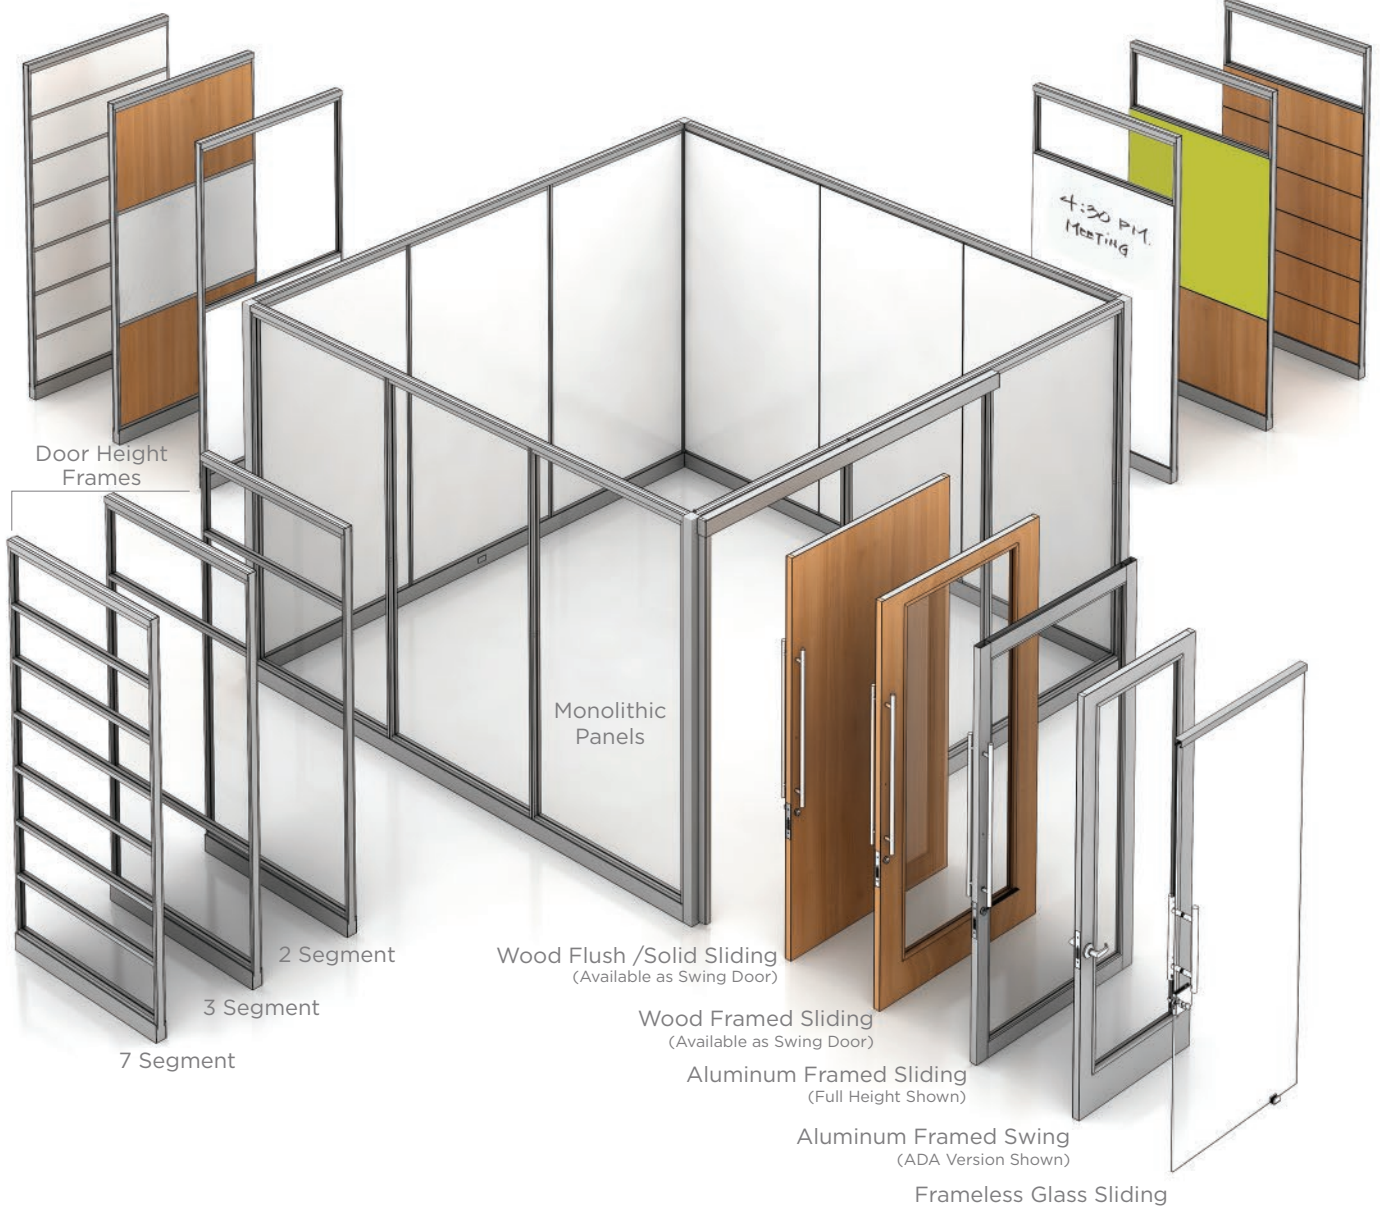

Volo[®]

Trendway >

Visualize Your Volo

Volo looks and performs as well or better than higher-priced architectural walls. Its unitized panels install quickly and can be moved and re-used as your needs change, with minimal impact to ceilings and floors. It may also save you tax dollars since movable walls are often classified as “tangible property” which may be depreciated in the first year, vs. drywall’s 39 years.

Standard Panels with Insert Tiles

Standard Panels with Outsert Tiles

Please make an appointment to visit us at:
3401 Madison Street
Skokie, IL 60076
www.appliedergonomics.com

Call us: (847) 679-5148
Toll-free: (844) 859-9247
Fax: (847) 933-0018